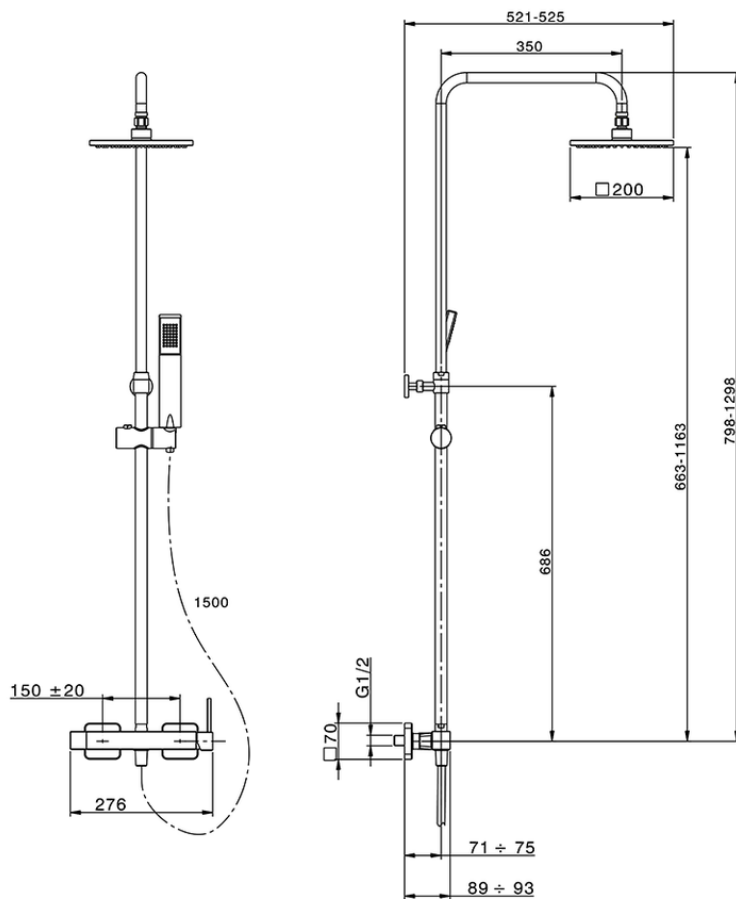

2-functions single lever shower set SHOWER COLUMNS_RA004021

RA004021

<https://en.cisal.it/2-functions-single-lever-shower-set-shower-columns-ra004021>

2026-06-13