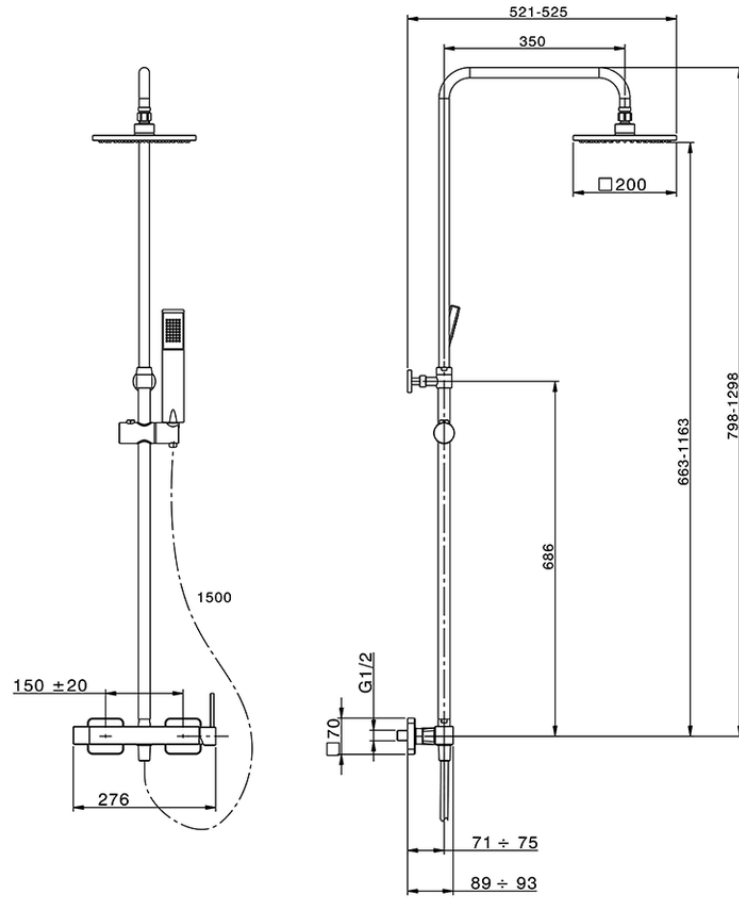

2-functions single lever shower set SHOWER COLUMNS_RA004021

RA004021

<https://en.cisal.it/2-functions-single-lever-shower-set-shower-columns-ra004021>

2026-06-14