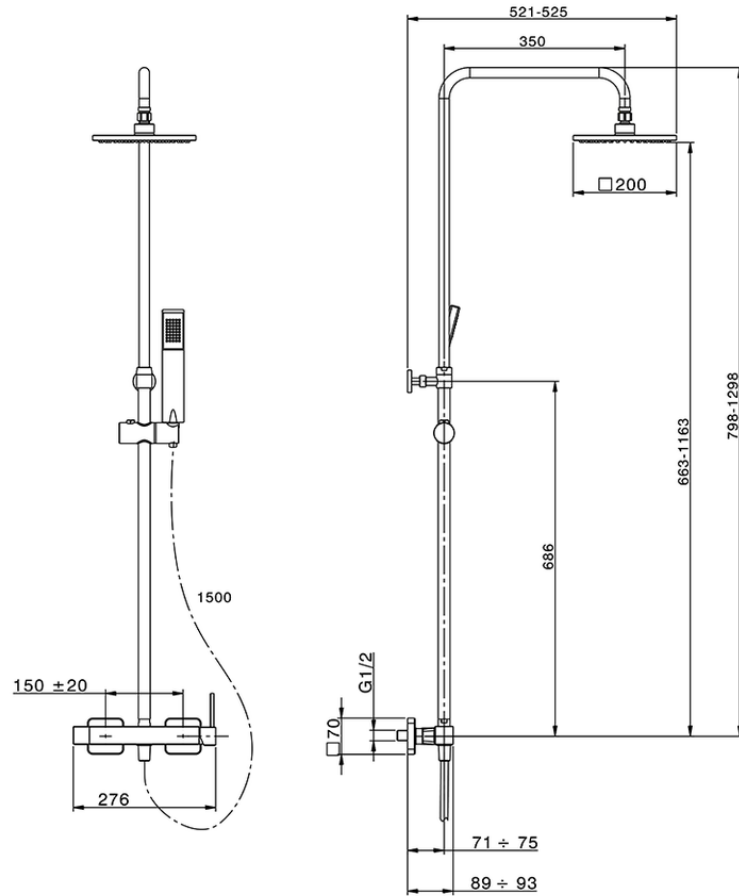

2-functions single lever shower set SHOWER COLUMNS_RA004021

RA004021

<https://en.cisal.it/2-functions-single-lever-shower-set-shower-columns-ra004021>

2026-06-14