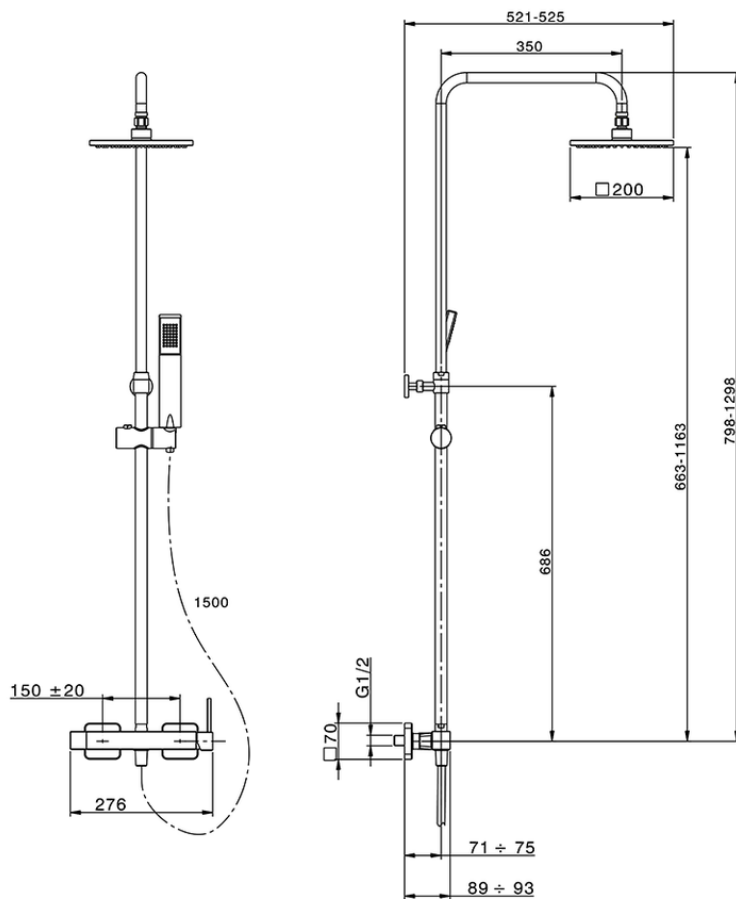

2-functions single lever shower set SHOWER COLUMNS_RA004021

RA004021

<https://en.cisal.it/2-functions-single-lever-shower-set-shower-columns-ra004021>

2026-04-05