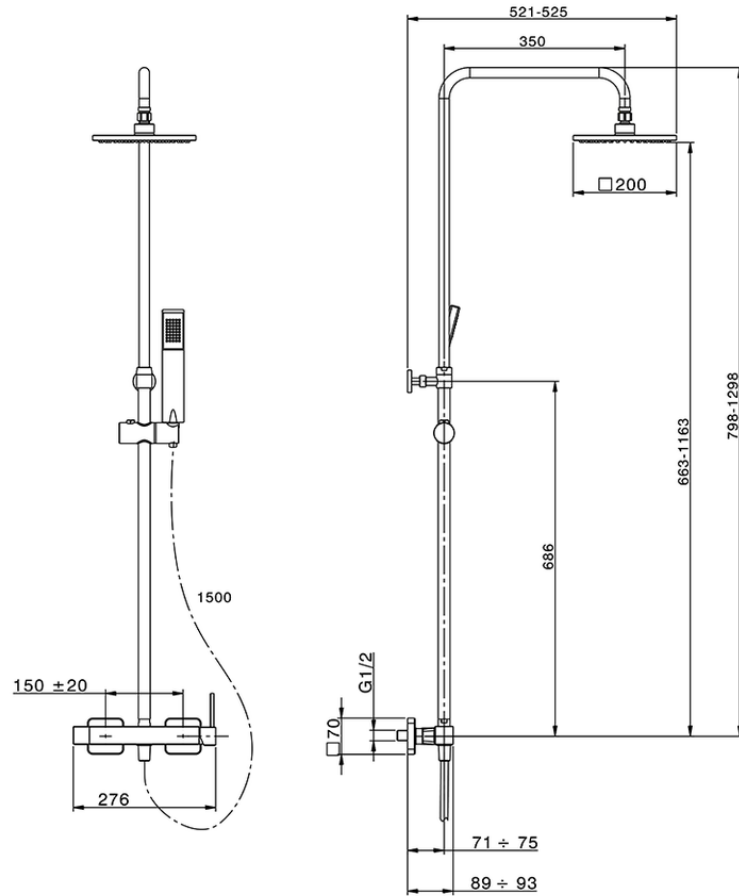

2-functions single lever shower set SHOWER COLUMNS_RA004021

RA004021

<https://en.cisal.it/2-functions-single-lever-shower-set-shower-columns-ra004021>

2026-04-26