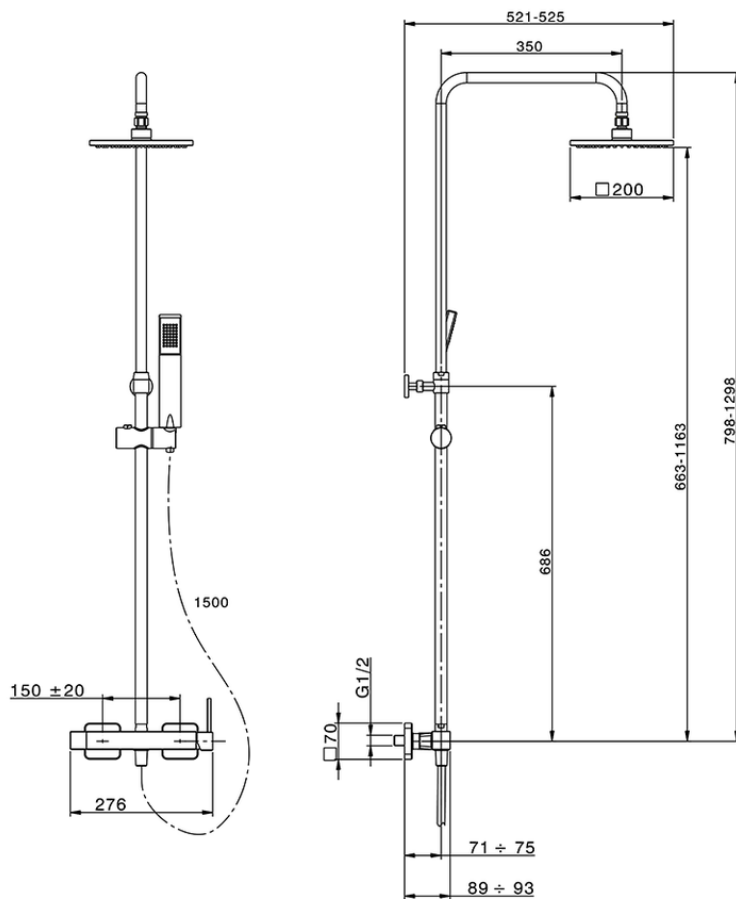

2-functions single lever shower set SHOWER COLUMNS_RA004021

RA004021

<https://en.cisal.it/2-functions-single-lever-shower-set-shower-columns-ra004021>

2026-05-17