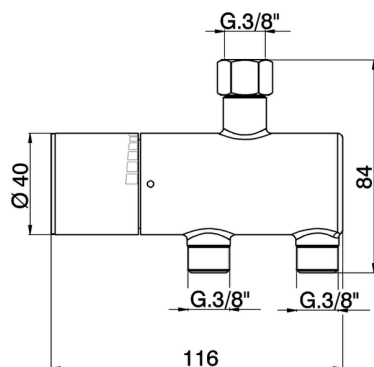

Temperature limiter COMPONENTS_TXT83010

MODEL **TXT83010**

Temperature limiter, without installation kit

AVAILABLE FINISHINGS

-  **21** 21 Chrome
-  **61** 61 White/Chrome

CHARACTERISTICS

2024-12-22