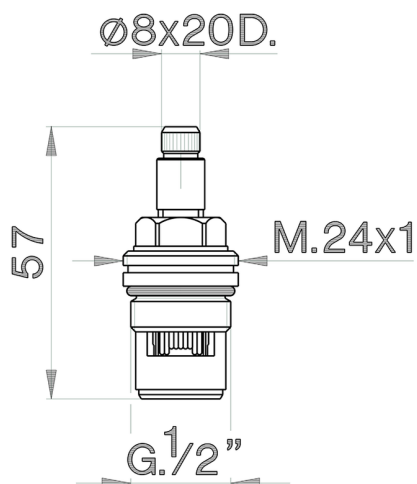

1/2" ceramic headvave - right - 180° SPARE PARTS_ZZ928460

MODEL **ZZ928460**

1/2" ceramic headvave - right - 180°,rod "TR"

AVAILABLE FINISHINGS

 **04** 04 Without finishing

CHARACTERISTICS

2024-10-18