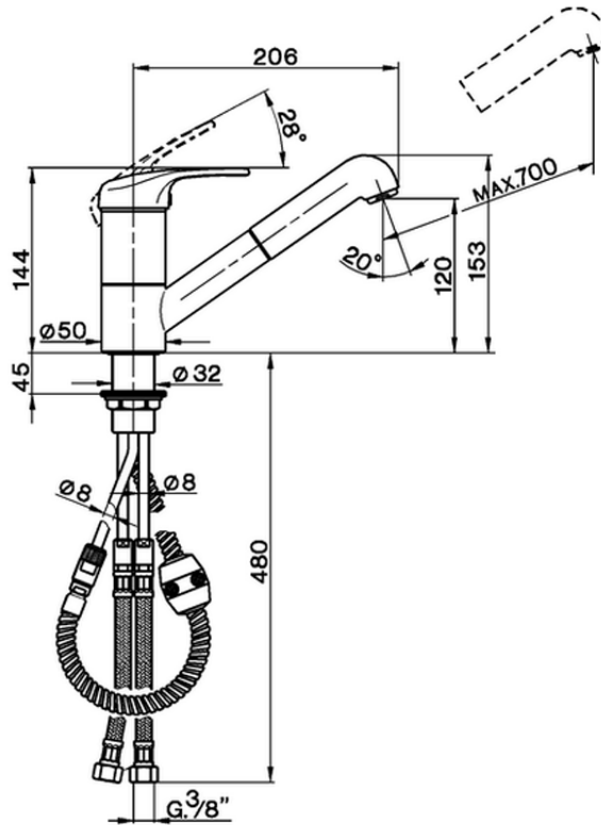

Single lever sink mixer with extrac.shower KITCHEN_EU003570

EU003570

<https://en.cisal.it/single-lever-sink-mixer-with-extrac-shower-kitchen-eu003570>

2026-06-29