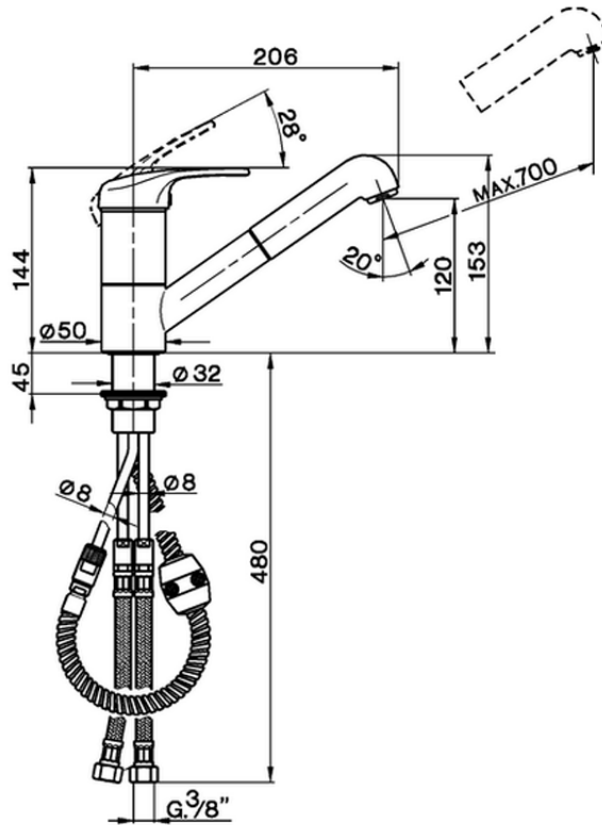

Single lever sink mixer with extrac.shower KITCHEN_EU003570

EU003570

<https://en.cisal.it/single-lever-sink-mixer-with-extrac-shower-kitchen-eu003570>

2026-04-28