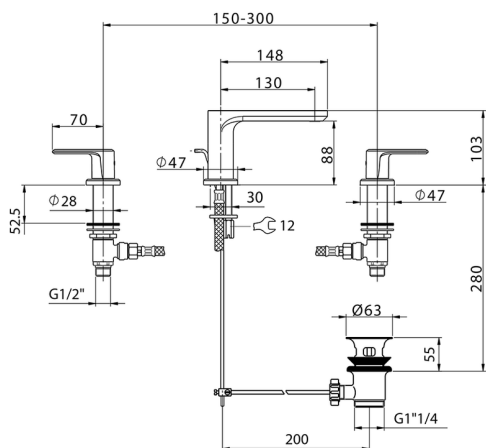

Washbasin 3-holes mixer LINEAVIVA_LV001020

MODEL **LV001020**

Washbasin 3-holes mixer, with automatic 1"1/4 automatic pop-up waste

AVAILABLE FINISHINGS

- **21** 21 Chrome
- **2B** 2B Polished Nickel
- **2F** 2F Brushed Nickel
- **40** 40 Matt Black
- **4Q** 4Q Matt White

CHARACTERISTICS

2026-04-06