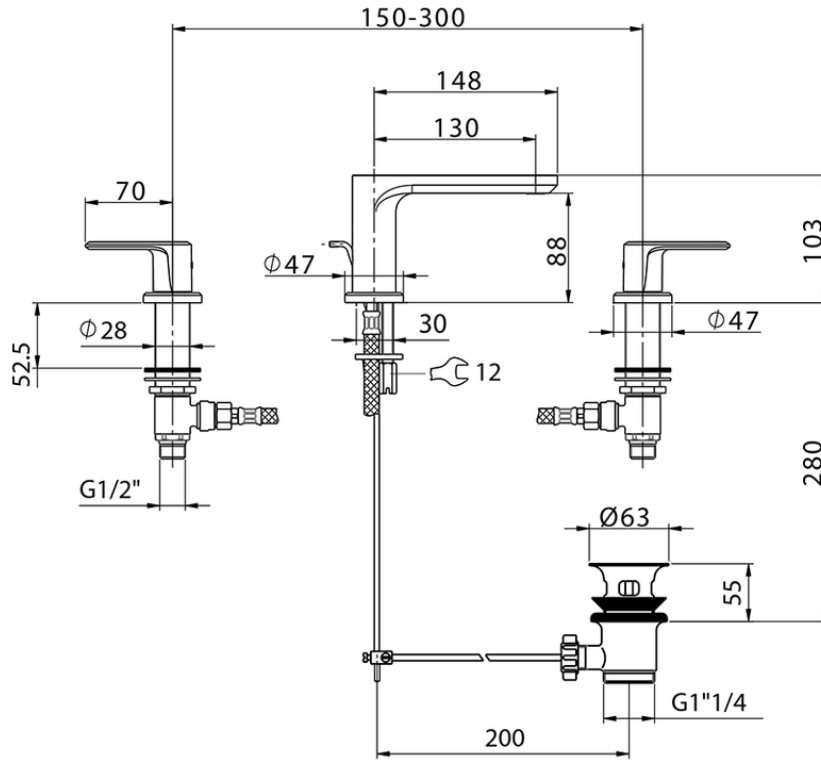

Washbasin 3-holes mixer LINEAVIVA_LV001020

LV001020

<https://en.cisal.it/washbasin-3-holes-mixer-lineaviva-lv001020>

2026-04-30