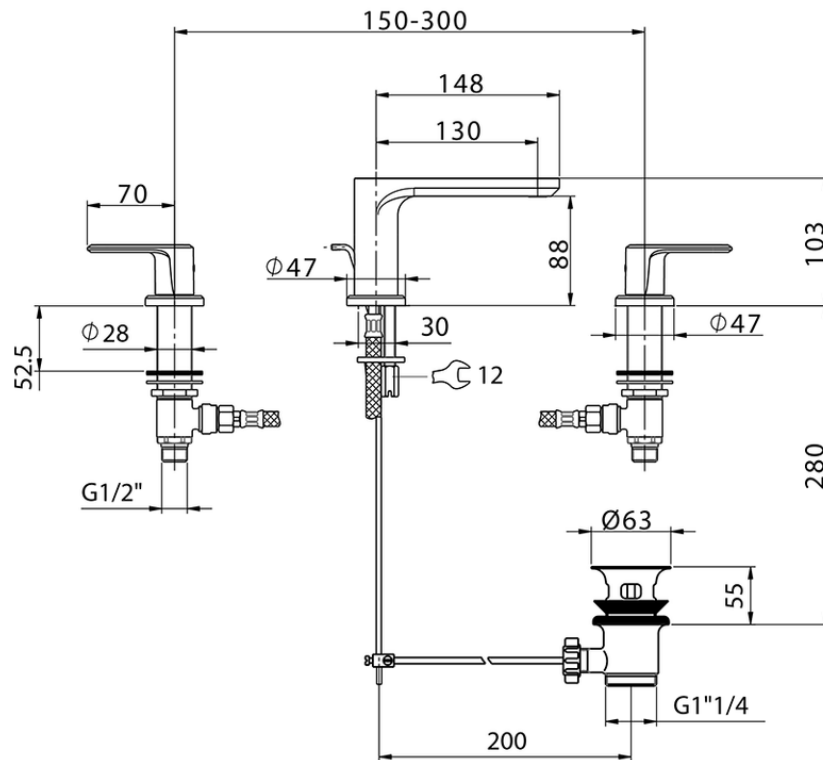

Washbasin 3-holes mixer LINEAVIVA_LV001020

LV001020

<https://en.cisal.it/washbasin-3-holes-mixer-lineaviva-lv001020>

2026-04-30