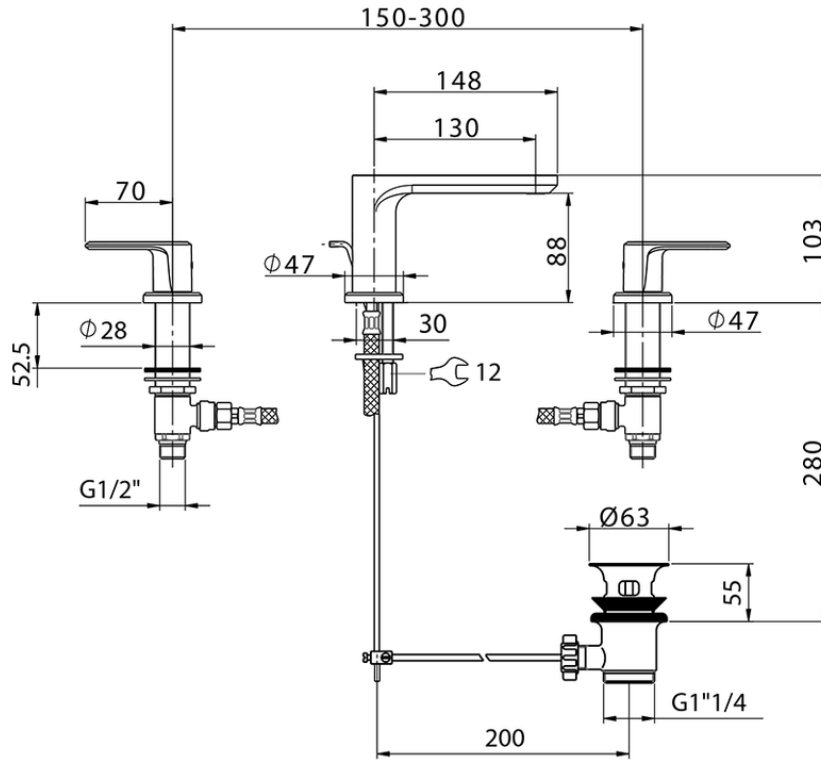

Washbasin 3-holes mixer LINEAVIVA_LV001020

LV001020

<https://en.cisal.it/washbasin-3-holes-mixer-lineaviva-lv001020>

2026-06-05