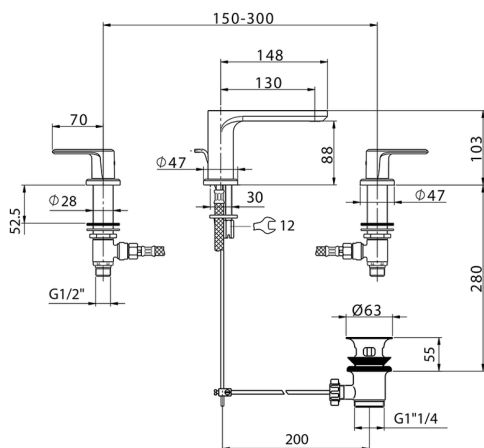

Washbasin 3-holes mixer LINEAVIVA_LV001020

MODEL **LV001020**

Washbasin 3-holes mixer, with automatic 1"1/4 automatic pop-up waste

AVAILABLE FINISHINGS

- **21** 21 Chrome
- **2B** 2B Polished Nickel
- **2F** 2F Brushed Nickel
- **40** 40 Matt Black
- **4Q** 4Q Matt White

CHARACTERISTICS

2026-05-06