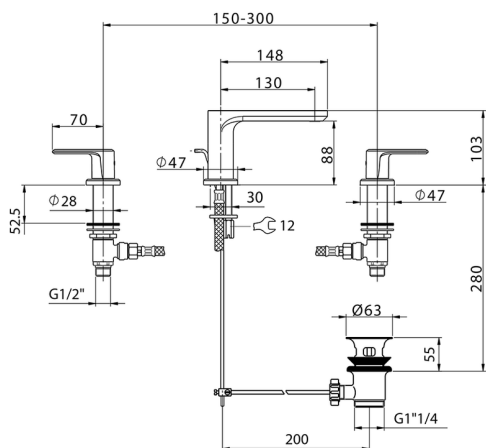

Washbasin 3-holes mixer LINEAVIVA_LV001020

MODEL **LV001020**

Washbasin 3-holes mixer, with automatic 1"1/4 automatic pop-up waste

AVAILABLE FINISHINGS

- **21** 21 Chrome
- **2B** 2B Polished Nickel
- **2F** 2F Brushed Nickel
- **40** 40 Matt Black
- **4Q** 4Q Matt White

CHARACTERISTICS

2026-04-05