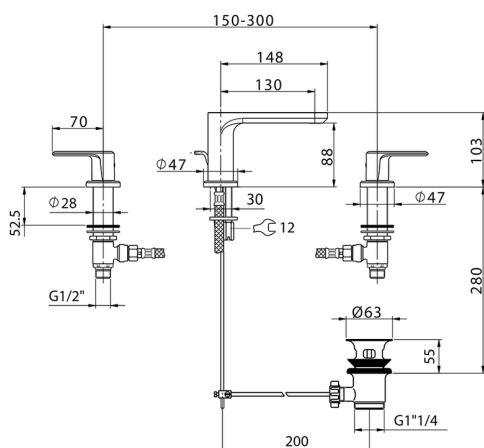

Washbasin 3-holes mixer LINEAVIVA_LV001020

MODEL **LV001020**

Washbasin 3-holes mixer, with automatic 1"1/4 automatic pop-up waste

AVAILABLE FINISHINGS

- **21** 21 Chrome
- **2B** 2B Polished Nickel
- **2F** 2F Brushed Nickel
- **40** 40 Matt Black
- **4Q** 4Q Matt White

CHARACTERISTICS

2026-04-30