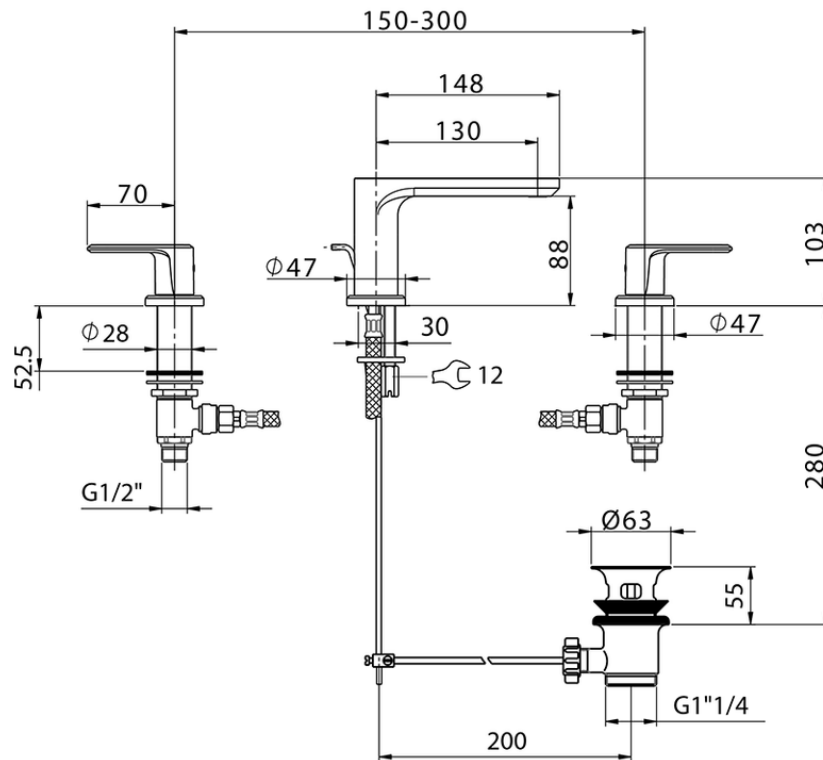

Washbasin 3-holes mixer LINEAVIVA_LV001020

LV001020

<https://en.cisal.it/washbasin-3-holes-mixer-lineaviva-lv001020>

2026-04-05