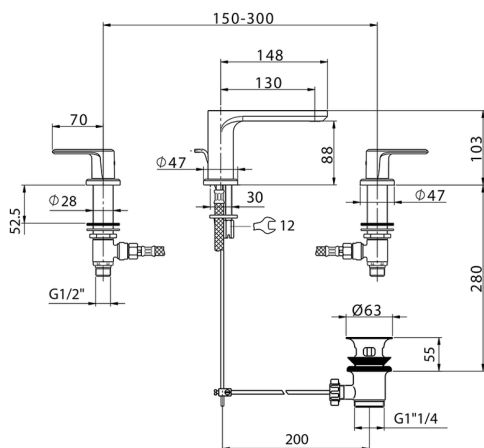

Washbasin 3-holes mixer LINEAVIVA_LV001020

MODEL **LV001020**

Washbasin 3-holes mixer, with automatic 1"1/4 automatic pop-up waste

AVAILABLE FINISHINGS

- **21** 21 Chrome
- **2B** 2B Polished Nickel
- **2F** 2F Brushed Nickel
- **40** 40 Matt Black
- **4Q** 4Q Matt White

CHARACTERISTICS

2026-04-30