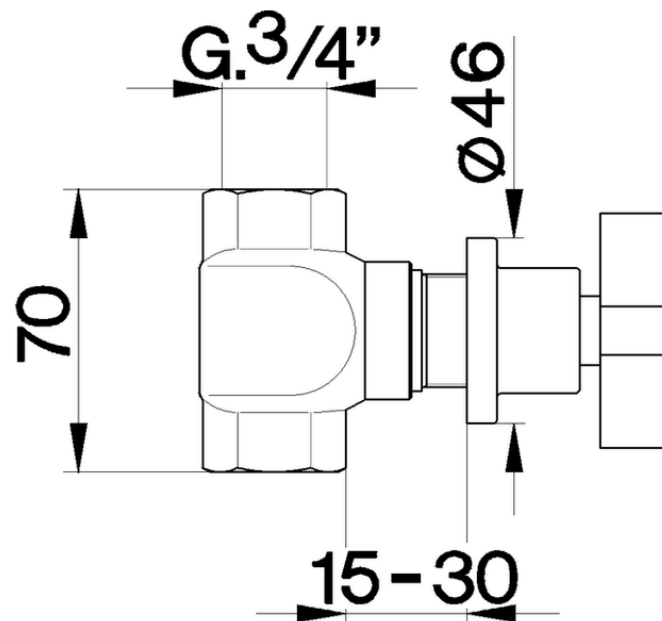

Concealed stop valve BARCELONA_BA000303

BA000303

<https://en.cisal.it/concealed-stop-valve-barcelona-ba000303>

2026-04-04