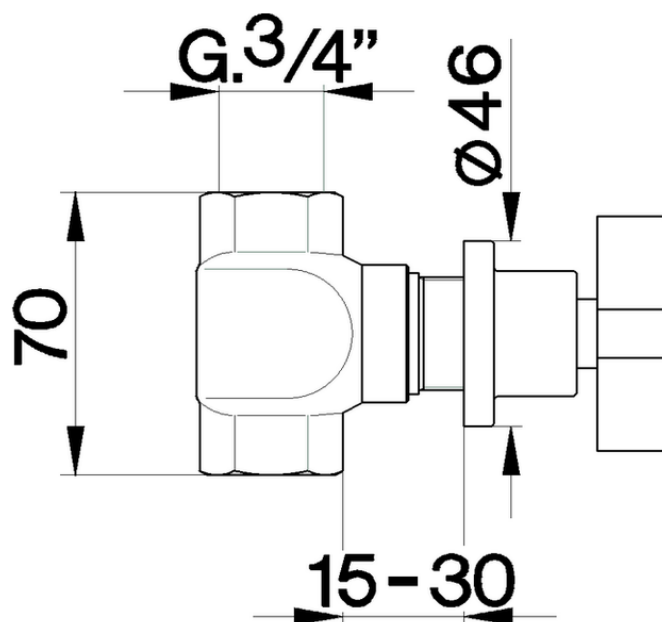

Concealed stop valve BARCELONA_BA000303

BA000303

<https://en.cisal.it/concealed-stop-valve-barcelona-ba000303>

2026-06-04