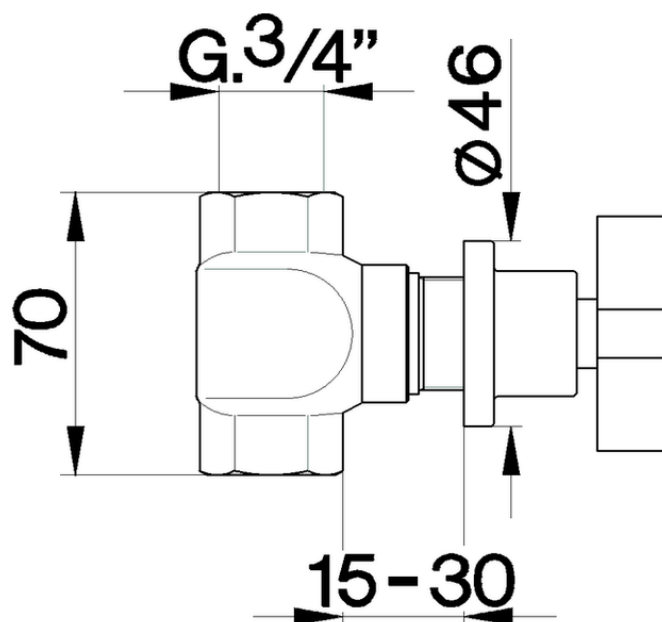

Concealed stop valve BARCELONA_BA000303

BA000303

<https://en.cisal.it/concealed-stop-valve-barcelona-ba000303>

2026-05-15