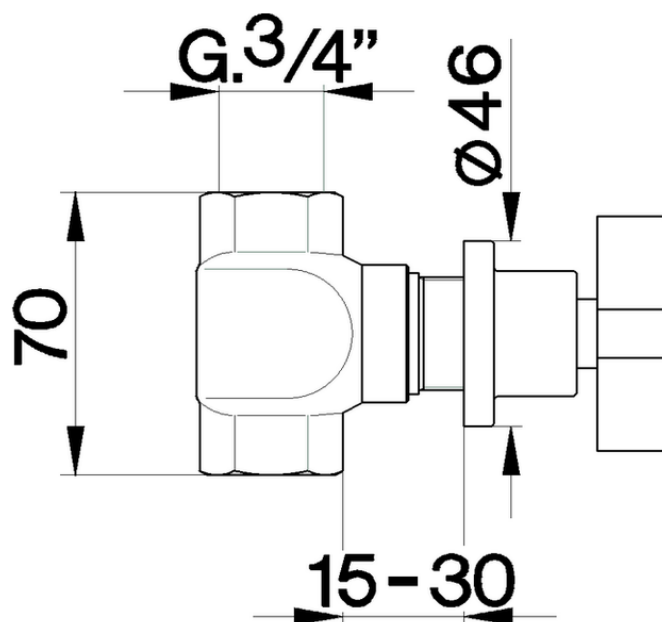

Concealed stop valve BARCELONA_BA000303

BA000303

<https://en.cisal.it/concealed-stop-valve-barcelona-ba000303>

2026-06-24