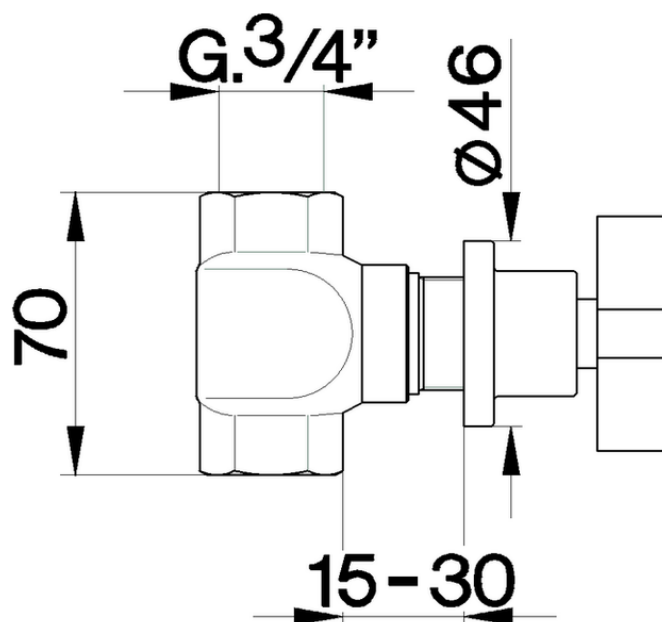

Concealed stop valve BARCELONA_BA000303

BA000303

<https://en.cisal.it/concealed-stop-valve-barcelona-ba000303>

2026-04-24