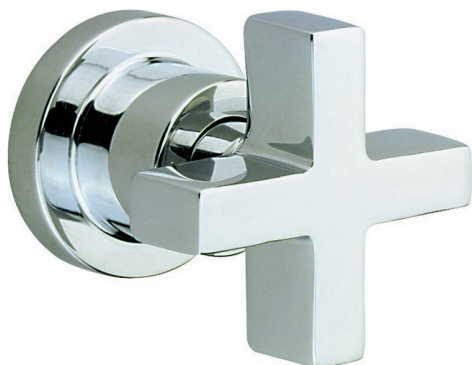

Concealed stop valve BARCELONA_BA000303

MODEL **BA000303**

Concealed stop valve, 3/4" D outlet

AVAILABLE FINISHINGS

- 
21 21 Chrome
- 
2A 2A Satin Brushed Nickel
- 
40 40 Matt Black

CHARACTERISTICS

Concealed stop valve BARCELONA_BA000303

cisal

BA 00030

- Rubinetto incasso
- Concealed valve
- UP-Ventil DN 15
- Robinet à encastrer

bar	PORTATA * FLOW RATE DURCHFLOSS DEBIT l/min.
0.1	21
0.3	37
0.5	42.5
1	60
2	/
3	/

* senza resistenza silenziosa (uscita libera)
without hydraulic resistance
ohne Widerstand
sans résistance hydraulique