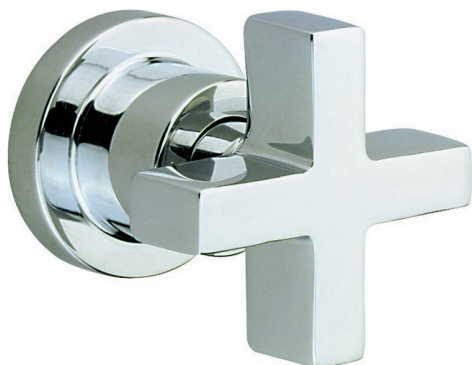

Concealed stop valve BARCELONA_BA000303

MODEL **BA000303**

Concealed stop valve, 3/4" D outlet

AVAILABLE FINISHINGS

-  **21** 21 Chrome
-  **2A** 2A Satin Brushed Nickel
-  **40** 40 Matt Black

CHARACTERISTICS

Concealed stop valve BARCELONA_BA000303

cisal

BA 00030

- Rubinetto incasso
- Concealed valve
- UP-Ventil DN 15
- Robinet à encastrer

bar	PORTATA * FLOW RATE DURCHFLOSS DEBIT l/min.
0.1	21
0.3	37
0.5	42.5
1	60
2	/
3	/