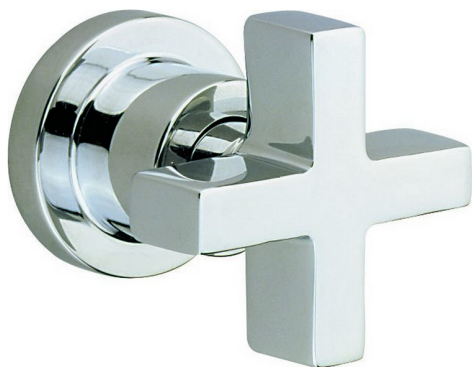

Concealed stop valve BARCELONA_BA000303

MODEL **BA000303**

Concealed stop valve, 3/4" D outlet

AVAILABLE FINISHINGS

-  **21** 21 Chrome
-  **2A** 2A Satin Brushed Nickel
-  **40** 40 Matt Black

CHARACTERISTICS

Concealed stop valve BARCELONA_BA000303

cisal

BA 00030

- Rubinetto incasso
- Concealed valve
- UP-Ventil DN 15
- Robinet à encastrer

bar	PORTATA * FLOW RATE DURCHFLOß DEBIT l/min.
0.1	21
0.3	37
0.5	42.5
1	60
2	/
3	/