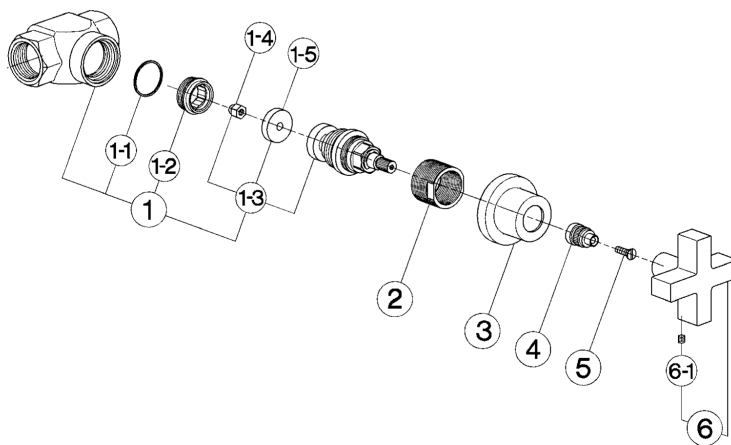

Concealed stop valve BARCELONA_BA000303

MODEL **BA000303**

Concealed stop valve, 3/4" D outlet

AVAILABLE FINISHINGS

-  **21** 21 Chrome
-  **2A** 2A Satin Brushed Nickel
-  **40** 40 Matt Black

CHARACTERISTICS

Concealed stop valve BARCELONA_BA000303

cisal

BA 00030

- Rubinetto incasso
- Concealed valve
- UP-Ventil DN 15
- Robinet à encastrer

bar	PORTATA * FLOW RATE DURCHFLOß DEBIT l/min.
0.1	21
0.3	37
0.5	42.5
1	60
2	/
3	/