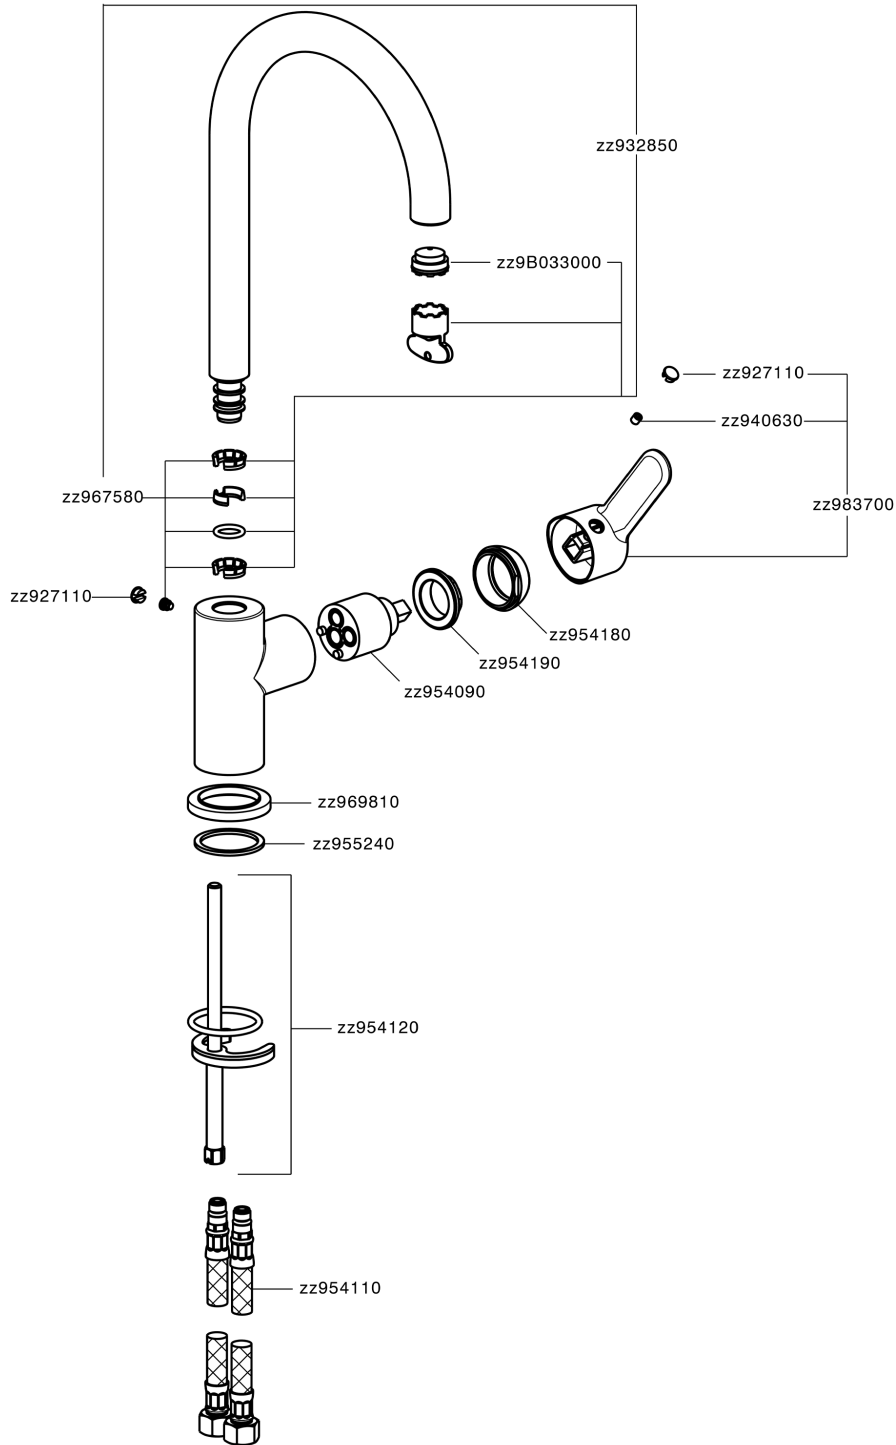

Single lever sink mixer Energysave KITCHEN_C2000535

MODEL **C2000535**

Single lever sink mixer Energysave, swivel spout, G.3/8" stainless steel flexible hoses

AVAILABLE FINISHINGS

CHARACTERISTICS

Cartridge Spare Parts **ZZ95409000**

35 mm Cartridge

EcoStop

EcoStop feature limits water flow to approximately 50% of maximum output with one point of resistance on setting. Push slightly past the middle stop only when full water output is required. This will save water up to 50%.

EnergySave

Thanks to the EnergySave device, only cold water will be drawn if the lever is operated in the central position, so that the water heater will not be engaged and no hot water wasted, leading to considerable savings in energy and costs. The temperature can be adjusted by rotating the lever to the left, until the desired temperature is reached.

Single lever sink mixer Energysave KITCHEN_C2000535

C2000535

<https://en.cisal.it/single-lever-sink-mixer-energysave-kitchen-c2000535>

2026-07-03