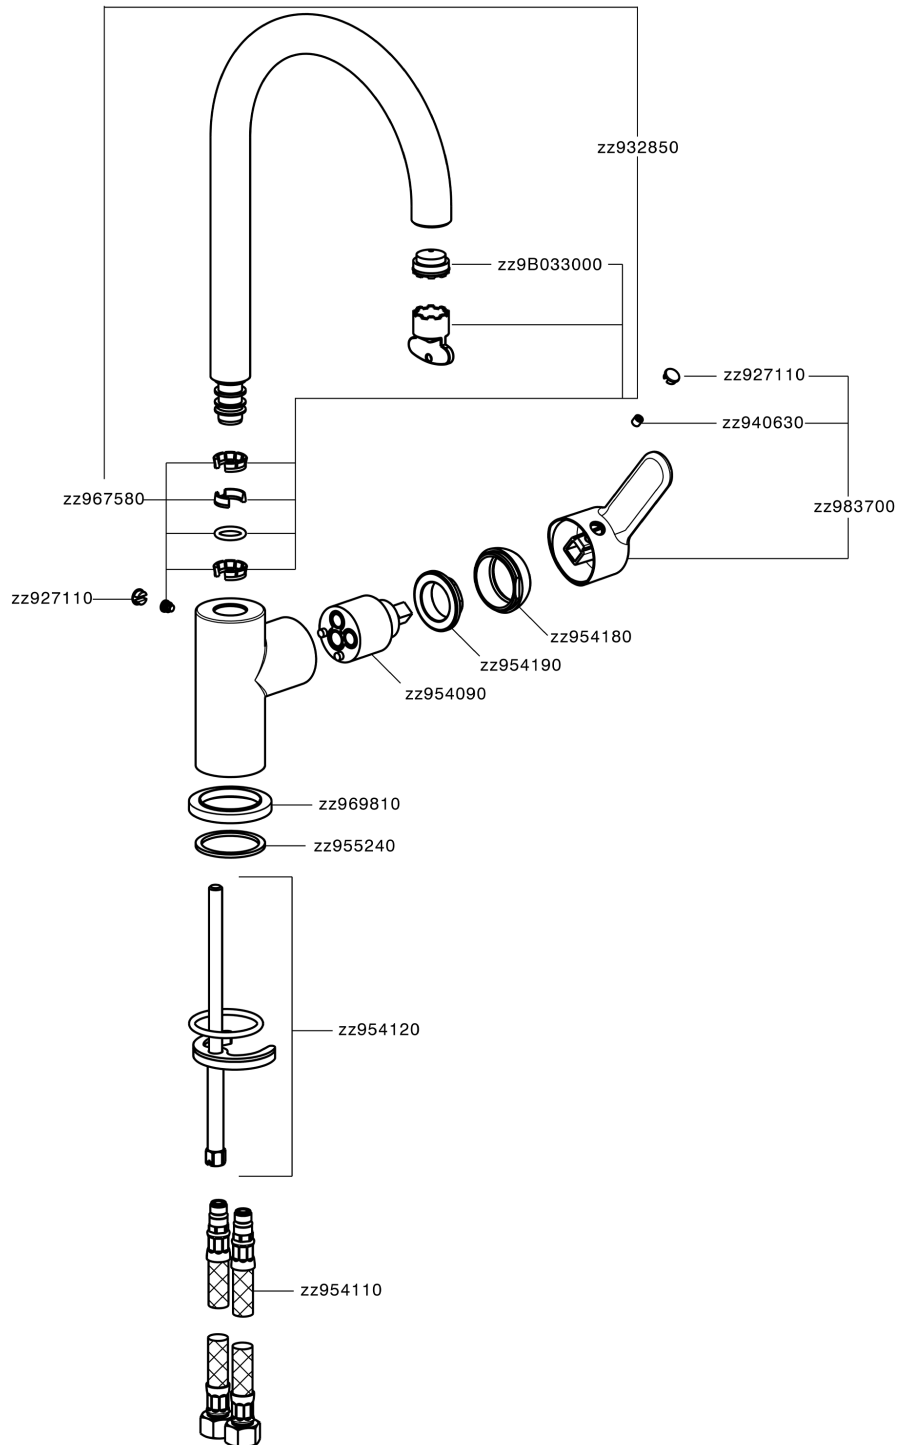

Single lever sink mixer Energysave KITCHEN_C2000535

MODEL **C2000535**

Single lever sink mixer Energysave, swivel spout, G.3/8" stainless steel flexible hoses

AVAILABLE FINISHINGS

CHARACTERISTICS

Cartridge Spare Parts **ZZ95409000**

35 mm Cartridge

EcoStop

EcoStop feature limits water flow to approximately 50% of maximum output with one point of resistance on setting. Push slightly past the middle stop only when full water output is required. This will save water up to 50%.

EnergySave

Thanks to the EnergySave device, only cold water will be drawn if the lever is operated in the central position, so that the water heater will not be engaged and no hot water wasted, leading to considerable savings in energy and costs. The temperature can be adjusted by rotating the lever to the left, until the desired temperature is reached.

Single lever sink mixer Energysave KITCHEN_C2000535

C2000535

<https://en.cisal.it/single-lever-sink-mixer-energysave-kitchen-c2000535>

2026-05-31