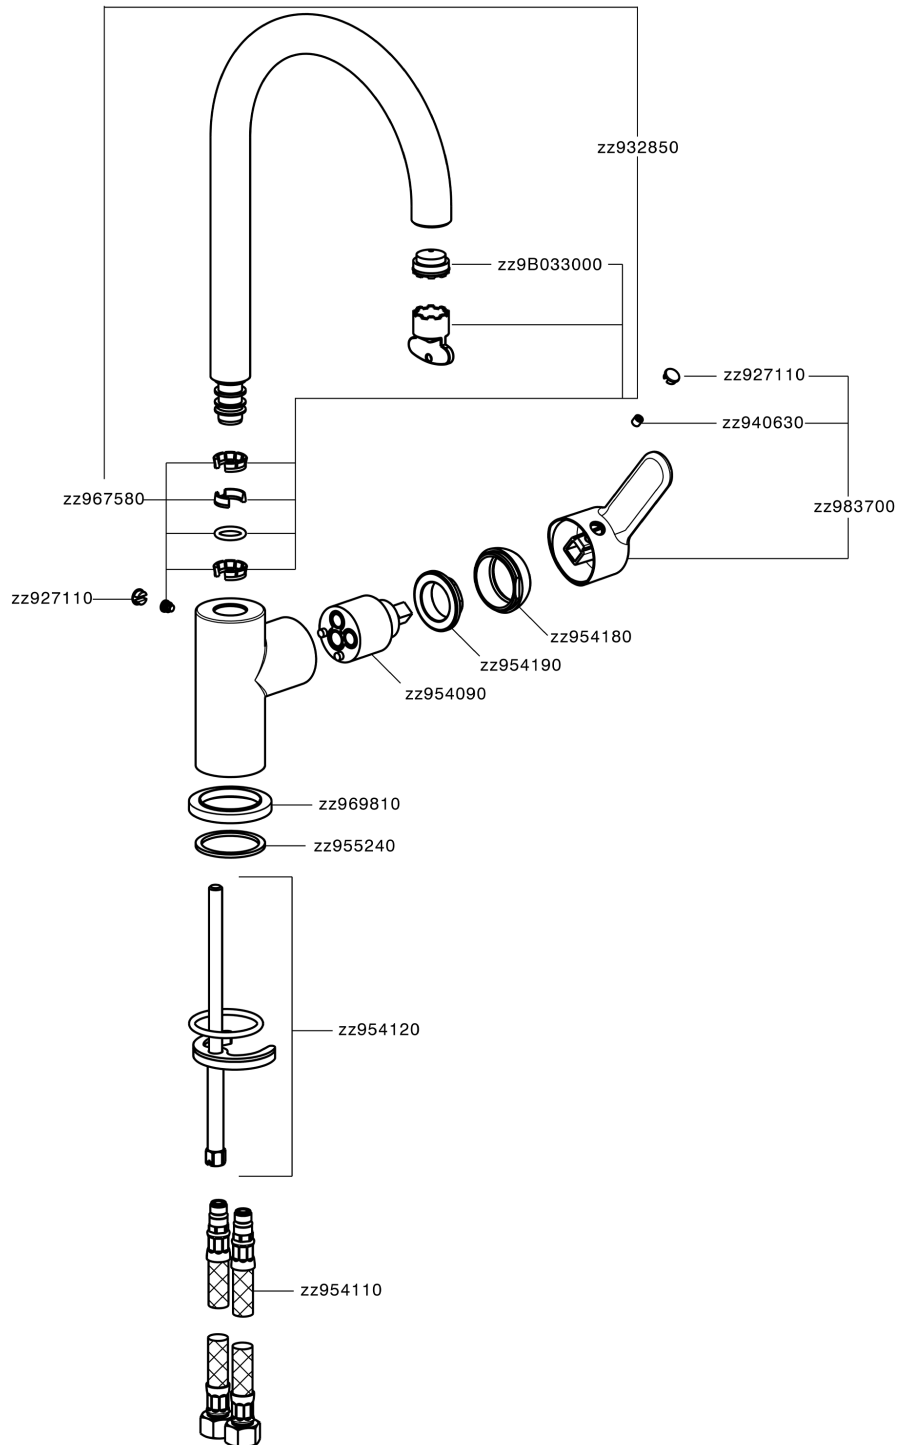

Single lever sink mixer Energysave KITCHEN_C2000535

MODEL **C2000535**

Single lever sink mixer Energysave, swivel spout, G.3/8" stainless steel flexible hoses

AVAILABLE FINISHINGS

CHARACTERISTICS

Cartridge Spare Parts **ZZ95409000**

35 mm Cartridge

EcoStop

EcoStop feature limits water flow to approximately 50% of maximum output with one point of resistance on setting. Push slightly past the middle stop only when full water output is required. This will save water up to 50%.

EnergySave

Thanks to the EnergySave device, only cold water will be drawn if the lever is operated in the central position, so that the water heater will not be engaged and no hot water wasted, leading to considerable savings in energy and costs. The temperature can be adjusted by rotating the lever to the left, until the desired temperature is reached.

Single lever sink mixer Energysave KITCHEN_C2000535

C2000535

<https://en.cisal.it/single-lever-sink-mixer-energysave-kitchen-c2000535>

2026-04-08