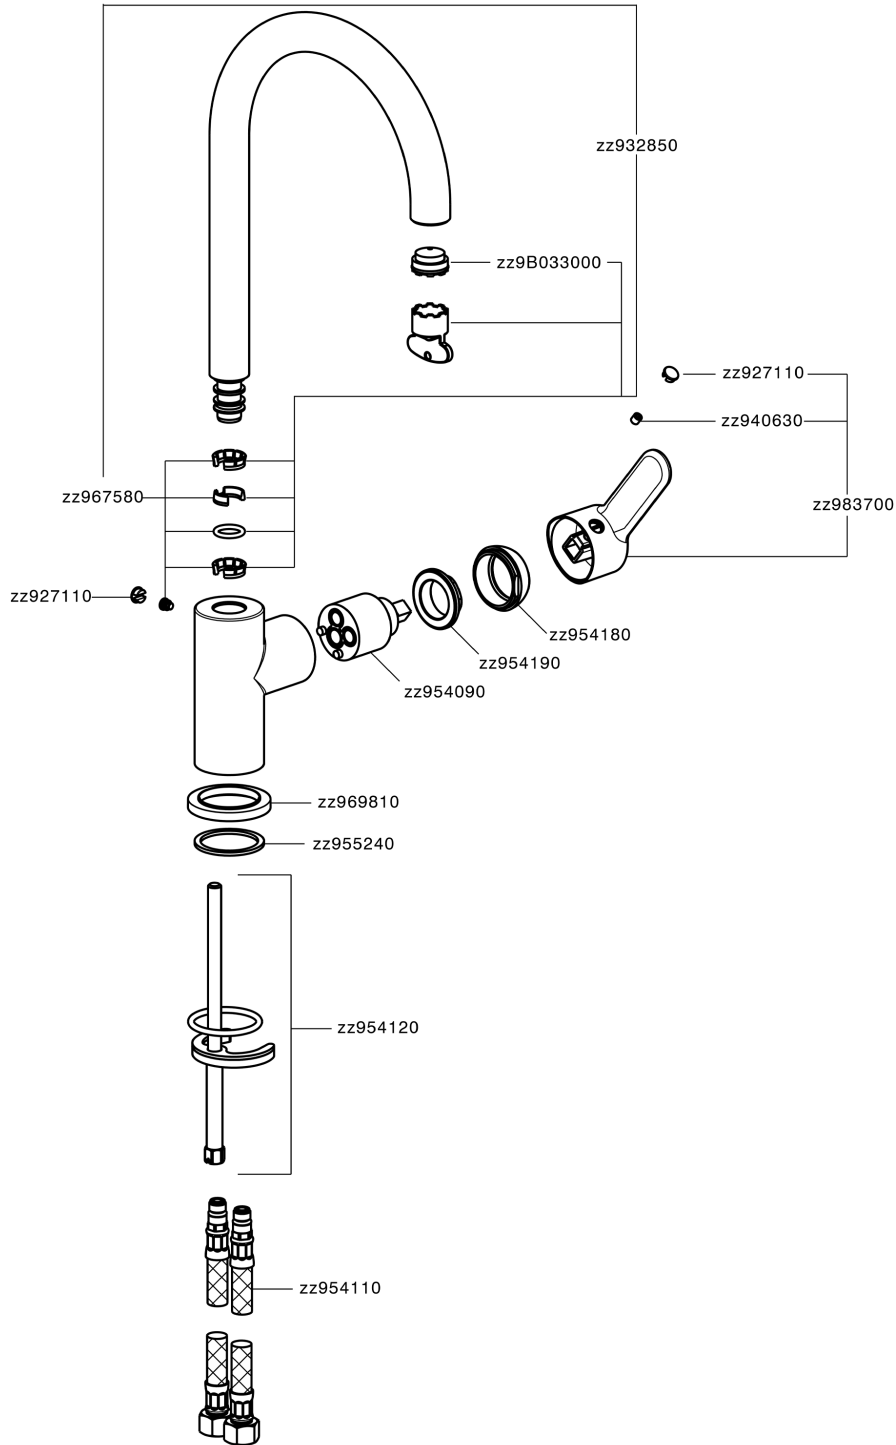

Single lever sink mixer Energysave KITCHEN_C2000535

MODEL **C2000535**

Single lever sink mixer Energysave, swivel spout, G.3/8" stainless steel flexible hoses

AVAILABLE FINISHINGS

CHARACTERISTICS

Cartridge Spare Parts **ZZ95409000**

35 mm Cartridge

EcoStop

EcoStop feature limits water flow to approximately 50% of maximum output with one point of resistance on setting. Push slightly past the middle stop only when full water output is required. This will save water up to 50%.

EnergySave

Thanks to the EnergySave device, only cold water will be drawn if the lever is operated in the central position, so that the water heater will not be engaged and no hot water wasted, leading to considerable savings in energy and costs. The temperature can be adjusted by rotating the lever to the left, until the desired temperature is reached.

Single lever sink mixer Energysave KITCHEN_C2000535

C2000535

<https://en.cisal.it/single-lever-sink-mixer-energysave-kitchen-c2000535>

2026-05-01