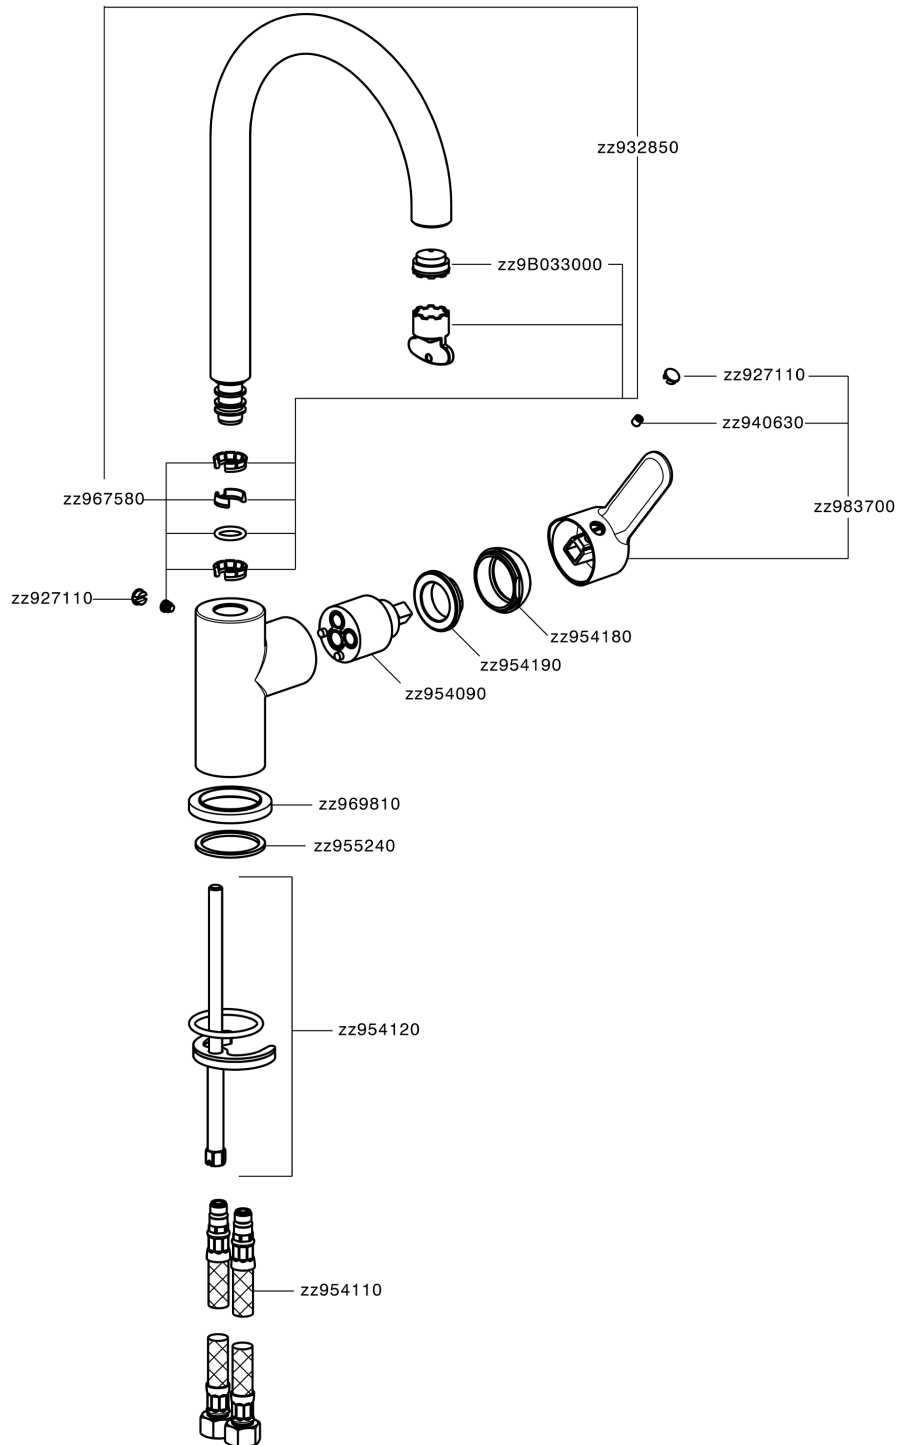

Single lever sink mixer Energysave KITCHEN_C2000535

C2000535

<https://en.cisal.it/single-lever-sink-mixer-energysave-kitchen-c2000535>

2026-05-01