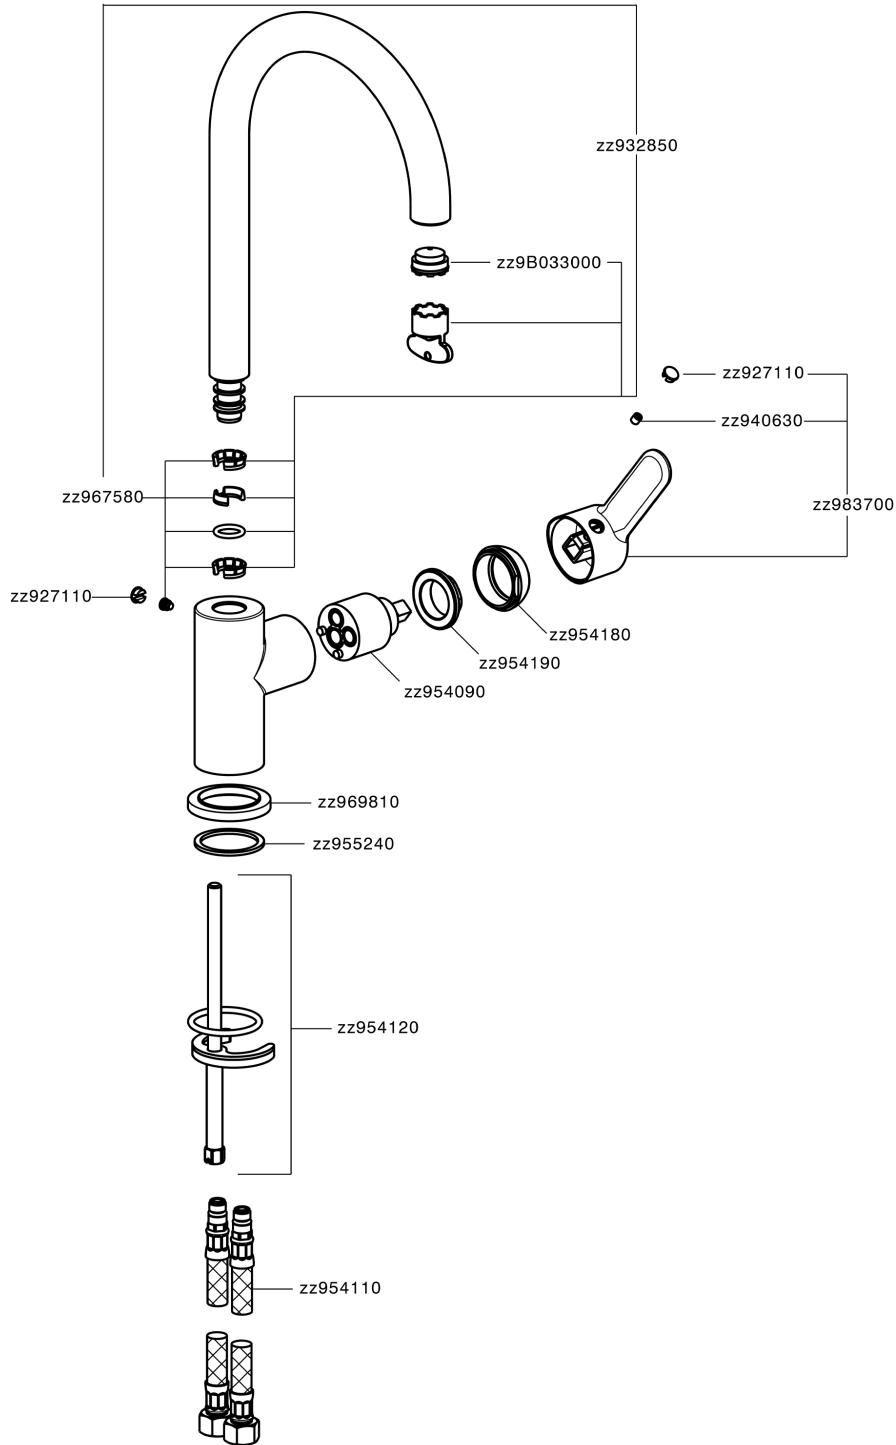

Single lever sink mixer Energysave KITCHEN_C2000535

C2000535

<https://en.cisal.it/single-lever-sink-mixer-energysave-kitchen-c2000535>

2026-07-03