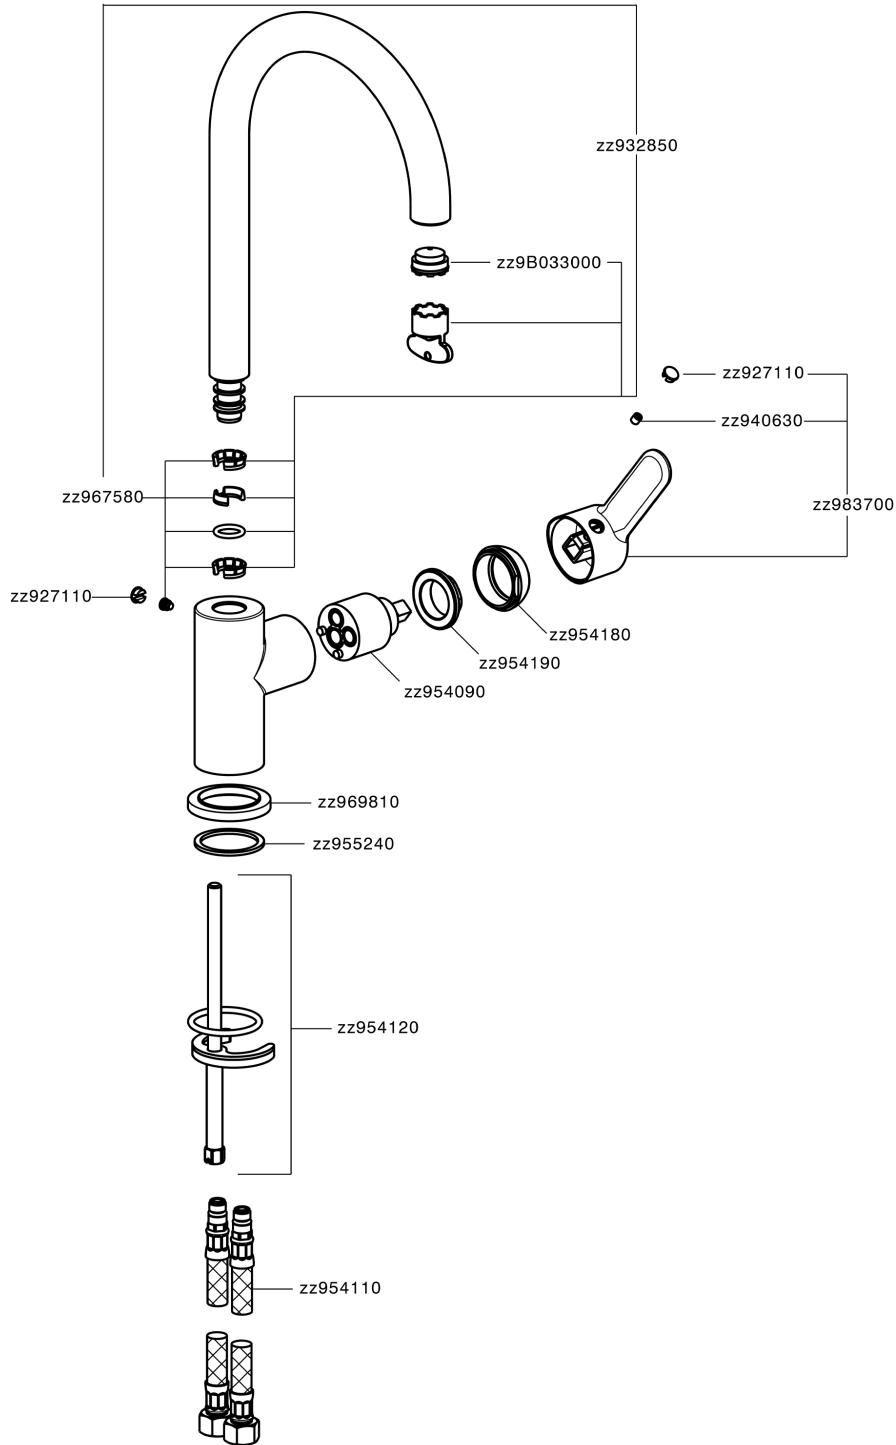

## Single lever sink mixer Energysave KITCHEN\_C2000535

C2000535

<https://en.cisal.it/single-lever-sink-mixer-energysave-kitchen-c2000535>

2026-05-31