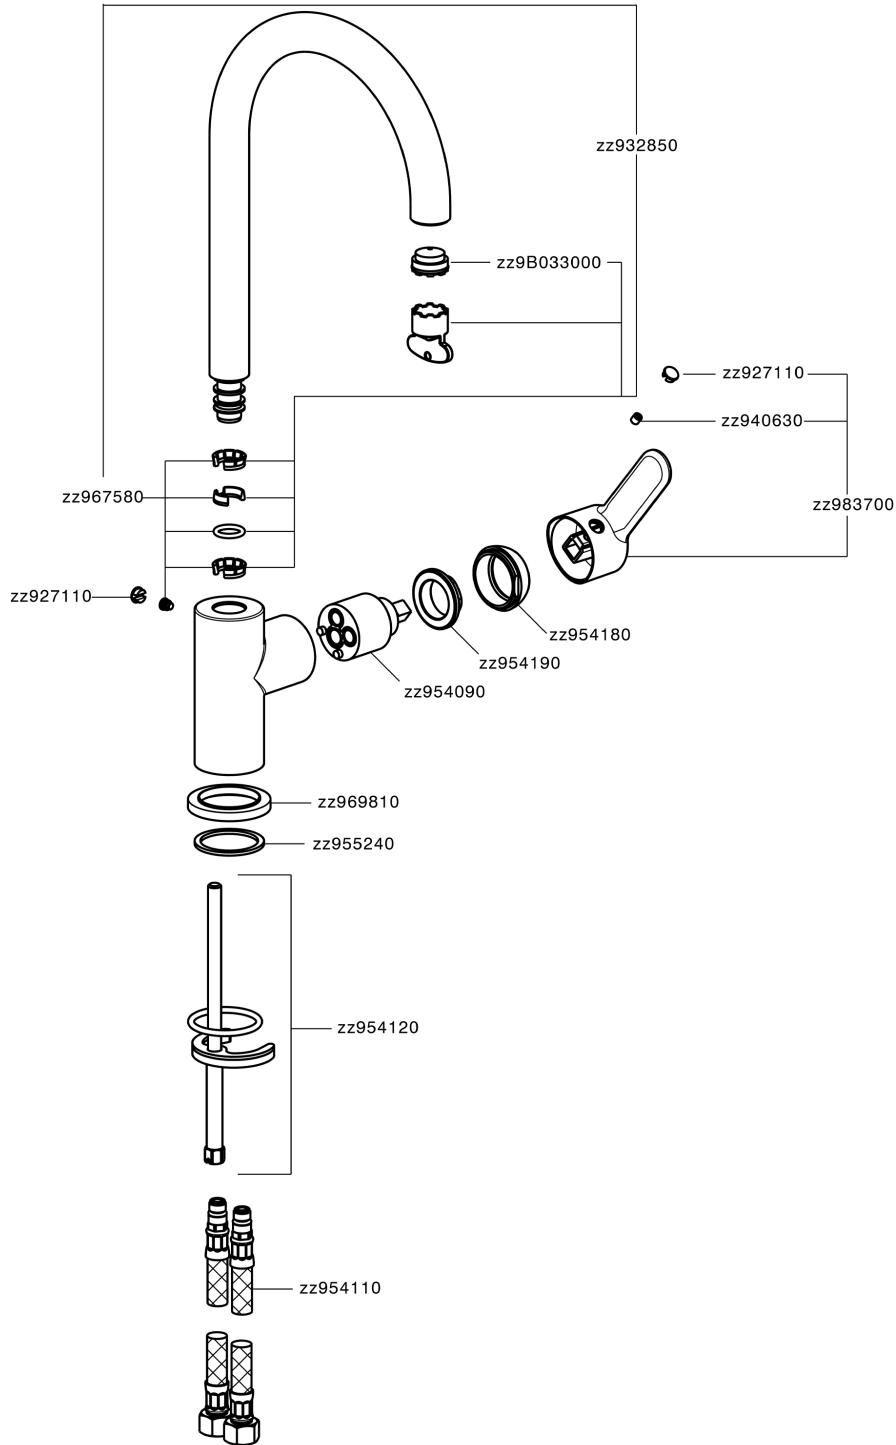

## Single lever sink mixer Energysave KITCHEN\_C2000535

C2000535

<https://en.cisal.it/single-lever-sink-mixer-energysave-kitchen-c2000535>

2026-04-09