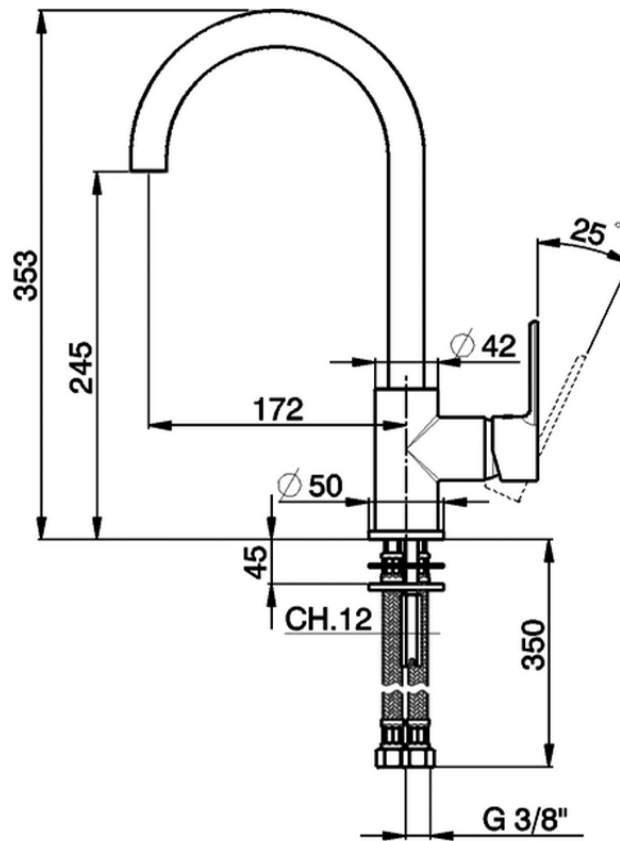

## Single lever sink mixer Energysave KITCHEN\_C2000535

C2000535

<https://en.cisal.it/single-lever-sink-mixer-energysave-kitchen-c2000535>

2026-04-29