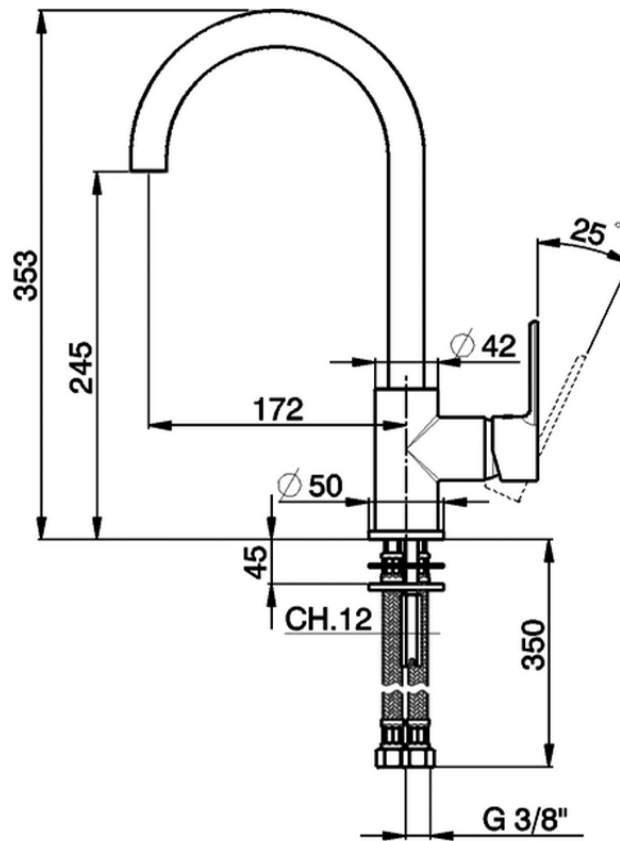

## Single lever sink mixer Energysave KITCHEN\_C2000535

C2000535

<https://en.cisal.it/single-lever-sink-mixer-energysave-kitchen-c2000535>

2026-07-03