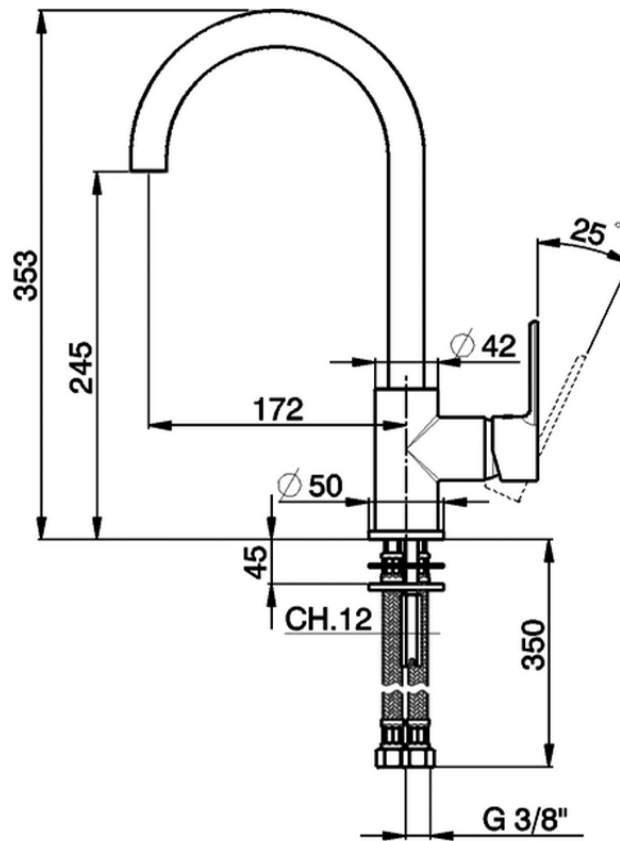

## Single lever sink mixer Energysave KITCHEN\_C2000535

C2000535

<https://en.cisal.it/single-lever-sink-mixer-energysave-kitchen-c2000535>

2026-04-08