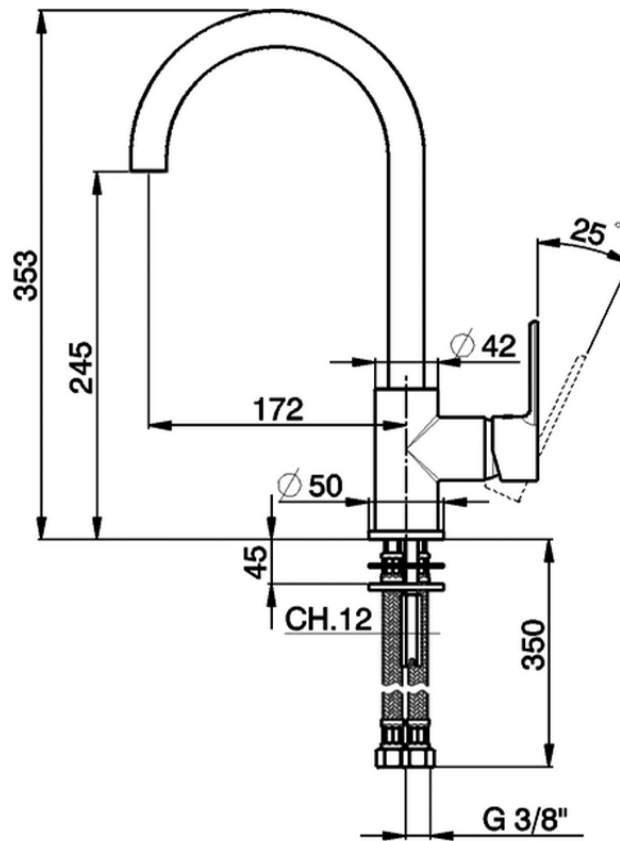

Single lever sink mixer Energysave KITCHEN_C2000535

C2000535

<https://en.cisal.it/single-lever-sink-mixer-energysave-kitchen-c2000535>

2026-05-20