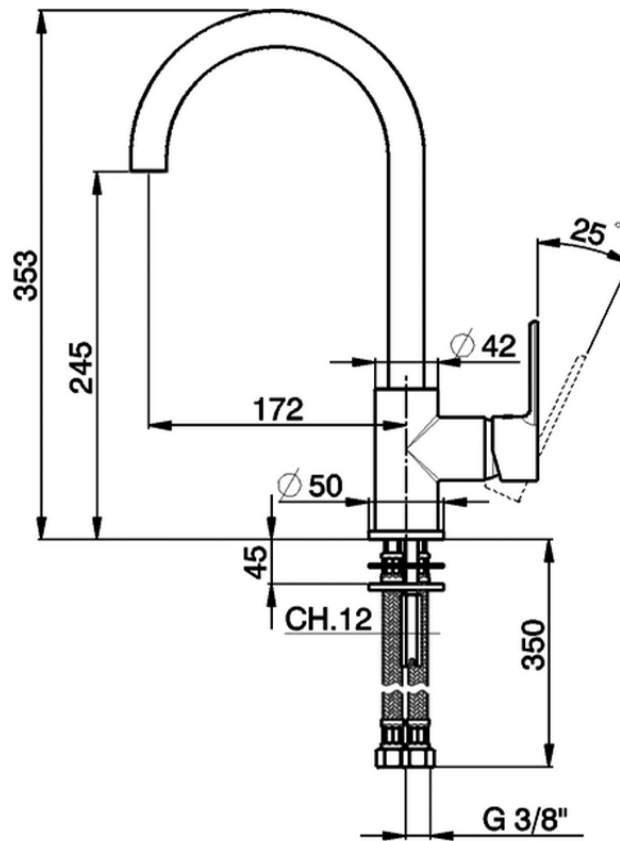

Single lever sink mixer Energysave KITCHEN_C2000535

C2000535

<https://en.cisal.it/single-lever-sink-mixer-energysave-kitchen-c2000535>

2026-06-13