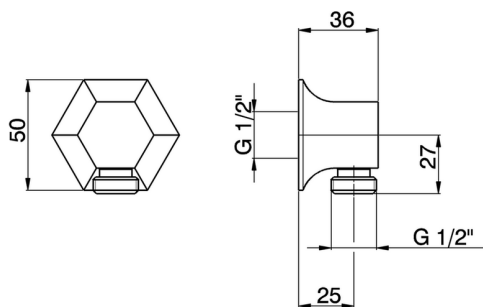

Elbow SHOWER_CE017000

MODEL **CE017000**

Elbow

AVAILABLE FINISHINGS

-  **21** 21 Chrome
-  **24** 24 Gold
-  **2B** 2B Polished Nickel
-  **2P** 2P Rose Gold

CHARACTERISTICS

2026-06-05