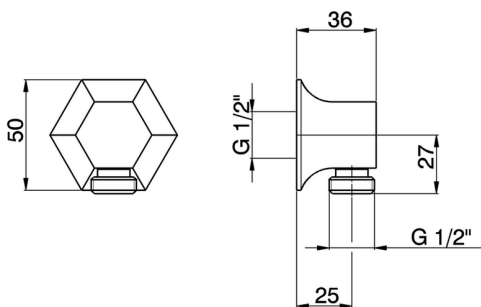

Elbow SHOWER_CE017000

MODEL **CE017000**

Elbow

AVAILABLE FINISHINGS

-  **21** 21 Chrome
-  **24** 24 Gold
-  **2B** 2B Polished Nickel
-  **2P** 2P Rose Gold

CHARACTERISTICS

2026-04-24