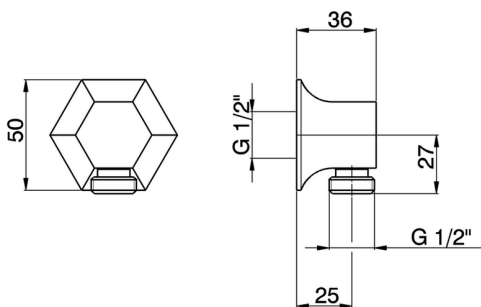

Elbow SHOWER_CE017000

MODEL **CE017000**

Elbow

AVAILABLE FINISHINGS

-  **21** 21 Chrome
-  **24** 24 Gold
-  **2B** 2B Polished Nickel
-  **2P** 2P Rose Gold

CHARACTERISTICS

2026-04-04