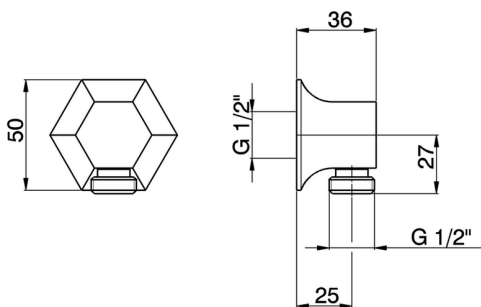

Elbow SHOWER_CE017000

MODEL **CE017000**

Elbow

AVAILABLE FINISHINGS

-  **21** 21 Chrome
-  **24** 24 Gold
-  **2B** 2B Polished Nickel
-  **2P** 2P Rose Gold

CHARACTERISTICS

2026-05-15