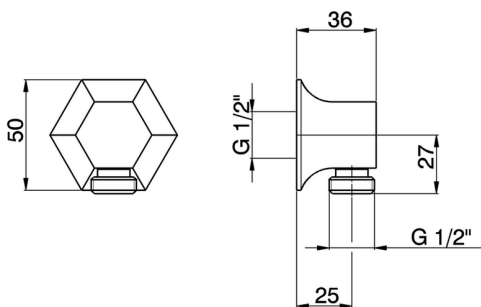

Elbow SHOWER_CE017000

MODEL **CE017000**

Elbow

AVAILABLE FINISHINGS

-  **21** 21 Chrome
-  **24** 24 Gold
-  **2B** 2B Polished Nickel
-  **2P** 2P Rose Gold

CHARACTERISTICS

2026-06-04