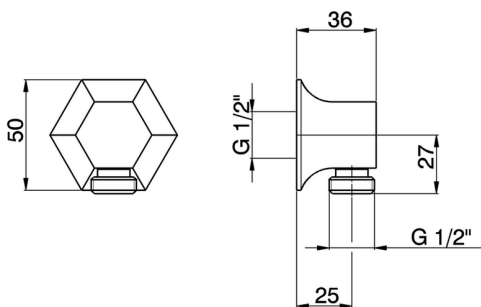

Elbow SHOWER_CE017000

MODEL **CE017000**

Elbow

AVAILABLE FINISHINGS

-  **21** 21 Chrome
-  **24** 24 Gold
-  **2B** 2B Polished Nickel
-  **2P** 2P Rose Gold

CHARACTERISTICS

2026-06-05