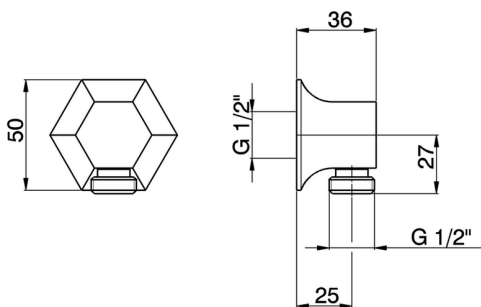

## Elbow SHOWER\_CE017000

MODEL **CE017000**

Elbow

AVAILABLE FINISHINGS

-  **21** 21 Chrome
-  **24** 24 Gold
-  **2B** 2B Polished Nickel
-  **2P** 2P Rose Gold

CHARACTERISTICS

2026-06-04