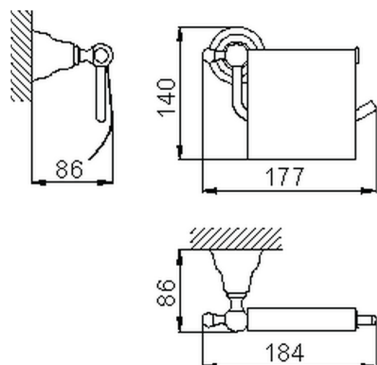

Toilet paper holder ARCANA COMPONENTS_AR090420

MODEL **AR090420**

Toilet paper holder

AVAILABLE FINISHINGS

-  **21** 21 Chrome
-  **24** 24 Gold
-  **26** 26 Old Copper
-  **27** 27 Old Bronze
-  **2A** 2A Satin Brushed Nickel
-  **74** 74 Chrome/Gold