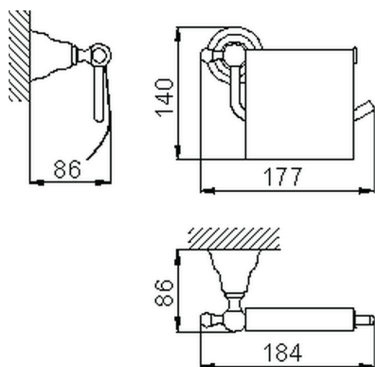

Toilet paper holder ARCANA COMPONENTS_AR090420

MODEL **AR090420**

Toilet paper holder

AVAILABLE FINISHINGS

-  **21** 21 Chrome
-  **24** 24 Gold
-  **26** 26 Old Copper
-  **27** 27 Old Bronze
-  **2A** 2A Satin Brushed Nickel
-  **74** 74 Chrome/Gold