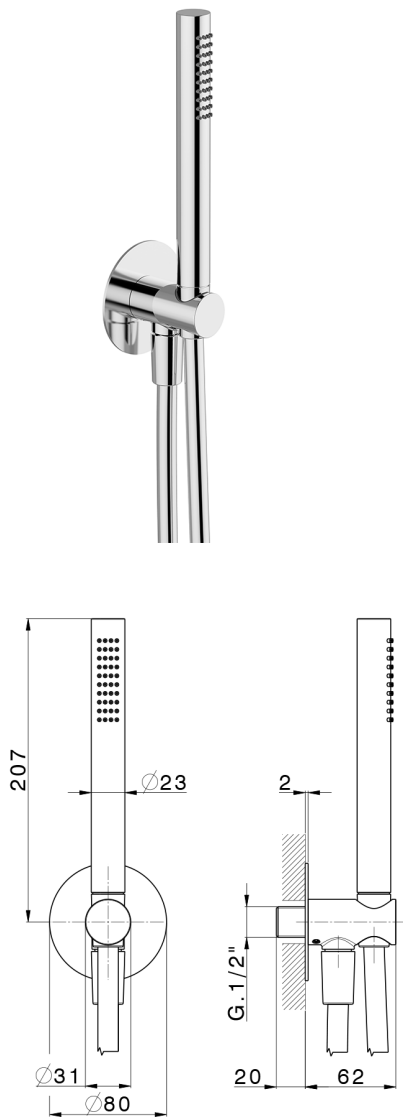

Shower set with wall elbow PUSH

MODEL **DS0G5100**

Shower set with wall elbow, wall mounted handshower holder, Brass one spray handshower D.23mm, Ø80 mm round rosette, 150cm smooth SUPREME flexible hose

AVAILABLE FINISHINGS

-  **21** 21 Chrome
-  **24** 24 Gold
-  **26** 26 Old Copper
-  **2B** 2B Polished Nickel
-  **2F** 2F Brushed Nickel
-  **2W** 2W Brushed Gold
-  **3W** 3W Brushed Black Titanium
-  **5G** 5G Rose Gold
-  **40** 40 Matt Black