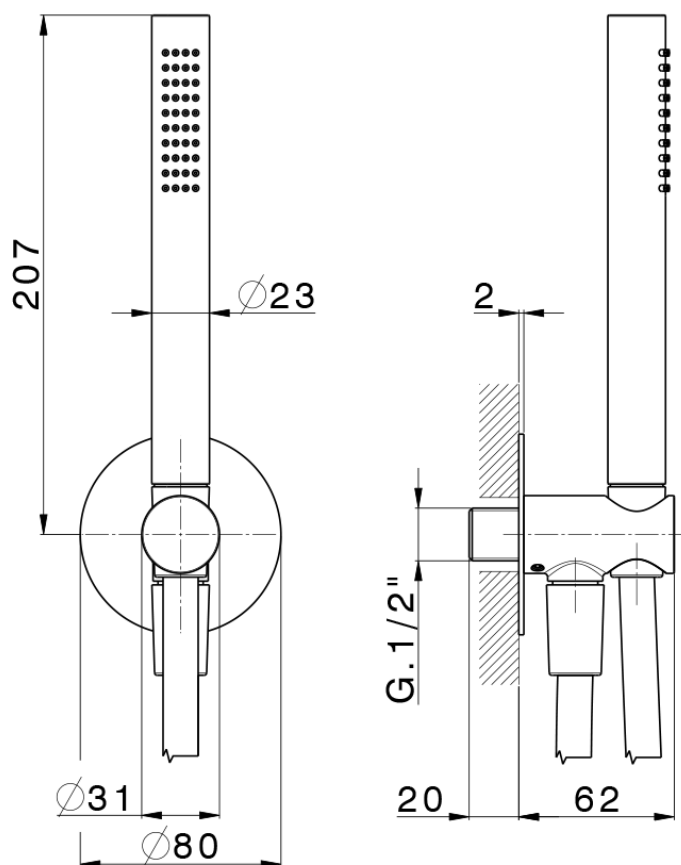

## Shower set with wall elbow PUSH

DS0G5100

<https://en.cisal.it/shower-set-with-wall-elbow-pushshower-ds0g5100>

2026-06-08