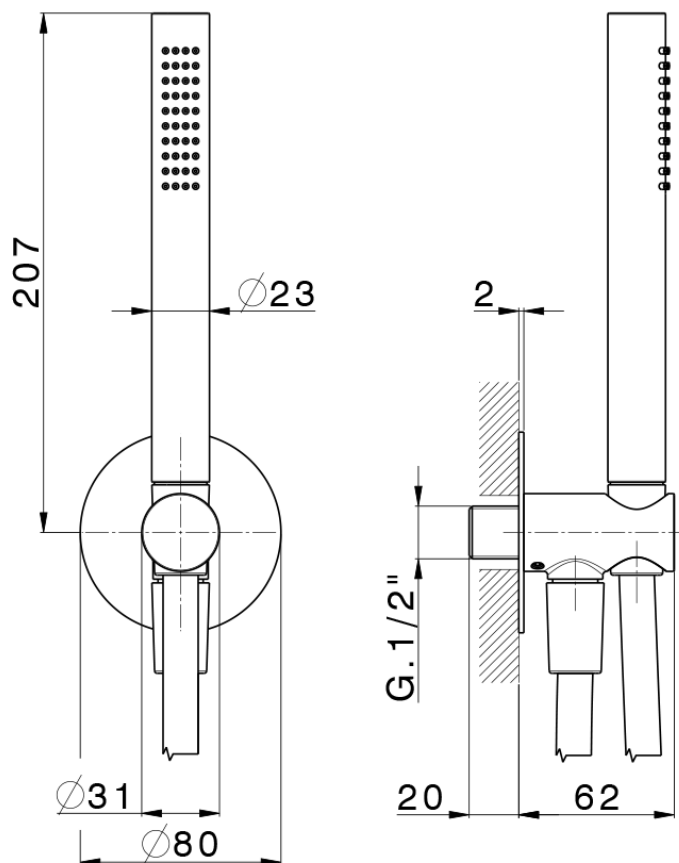

## Shower set with wall elbow PUSH

DS0G5100

<https://en.cisal.it/shower-set-with-wall-elbow-pushshower-ds0g5100>

2026-06-13