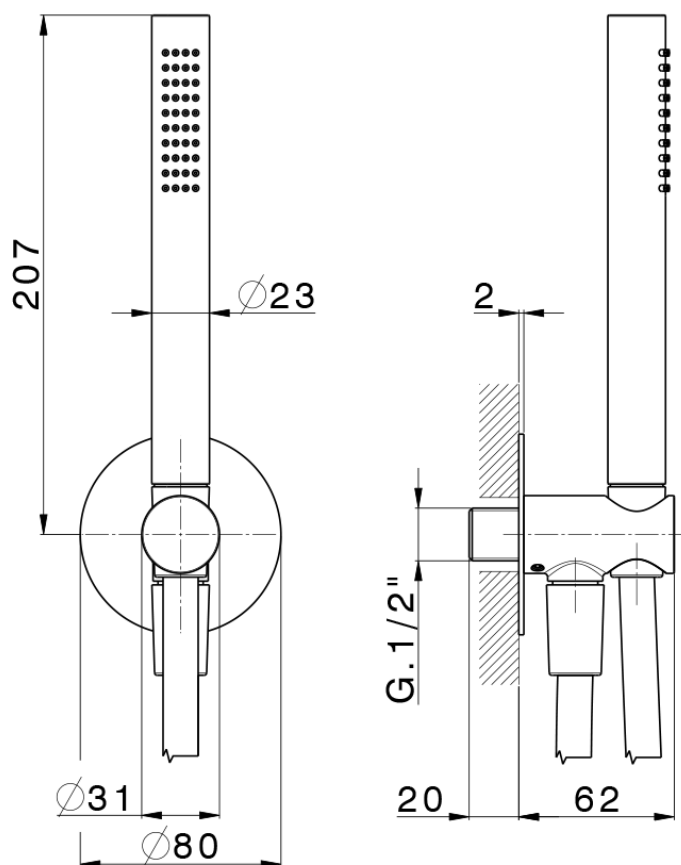

Shower set with wall elbow PUSH&SHOWER_DS0G5100

DS0G5100

<https://en.cisal.it/shower-set-with-wall-elbow-pushshower-ds0g5100>

2026-04-08