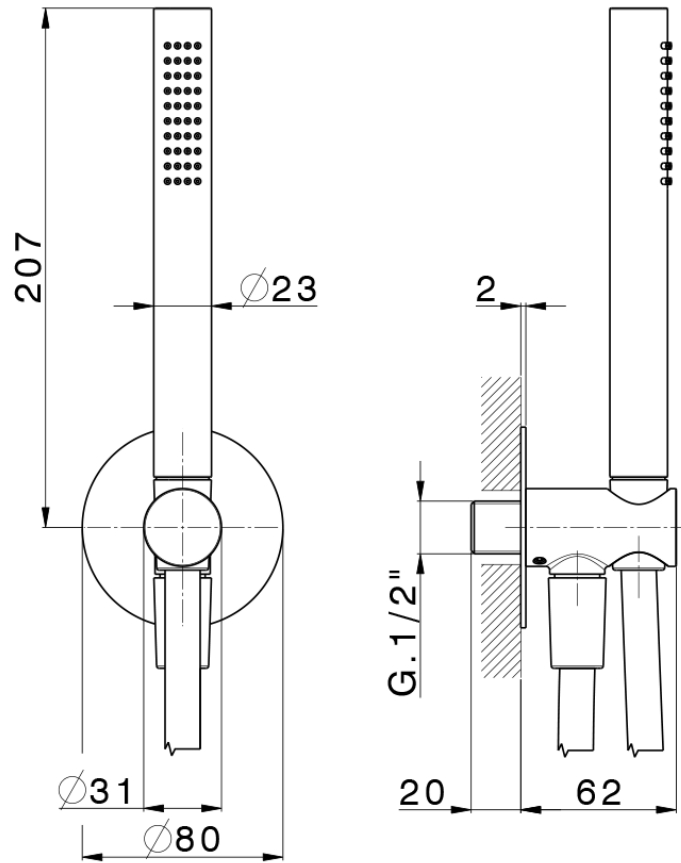

Shower set with wall elbow PUSH

DS0G5100

<https://en.cisal.it/shower-set-with-wall-elbow-pushshower-ds0g5100>

2026-05-19