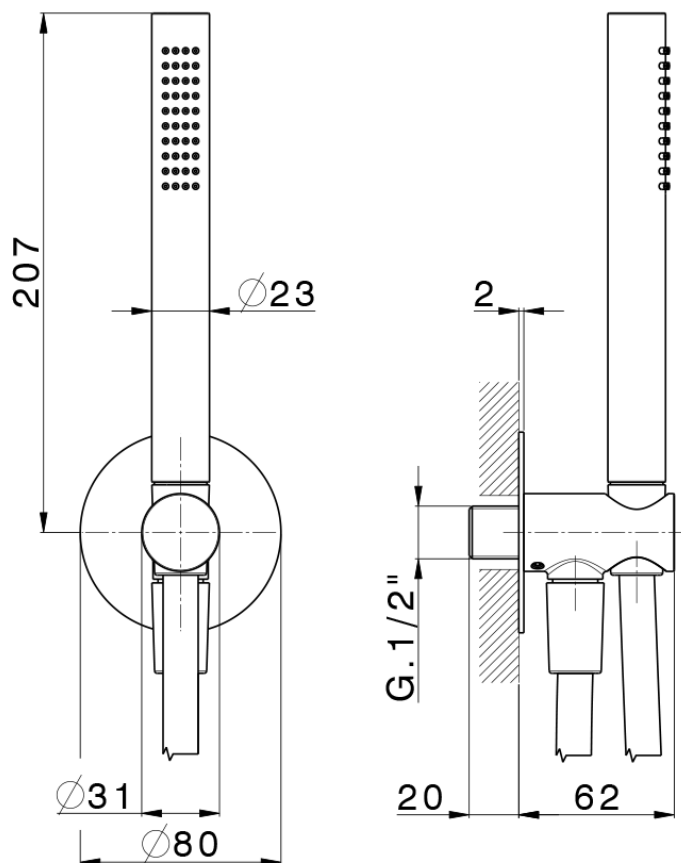

Shower set with wall elbow PUSH

DS0G5100

<https://en.cisal.it/shower-set-with-wall-elbow-pushshower-ds0g5100>

2026-04-28