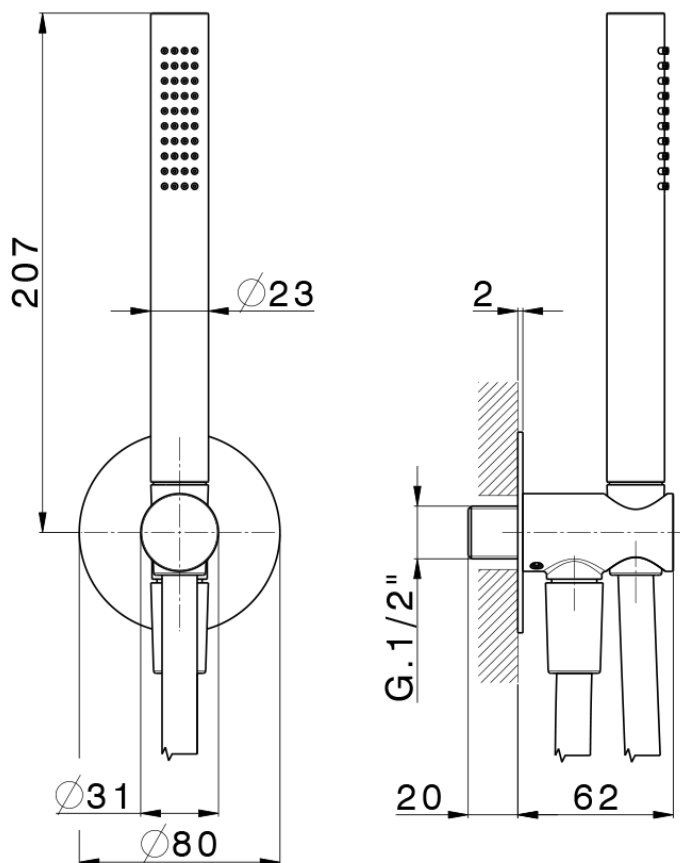

## Shower set with wall elbow PUSH

DS0G5100

<https://en.cisal.it/shower-set-with-wall-elbow-pushshower-ds0g5100>

2026-06-13