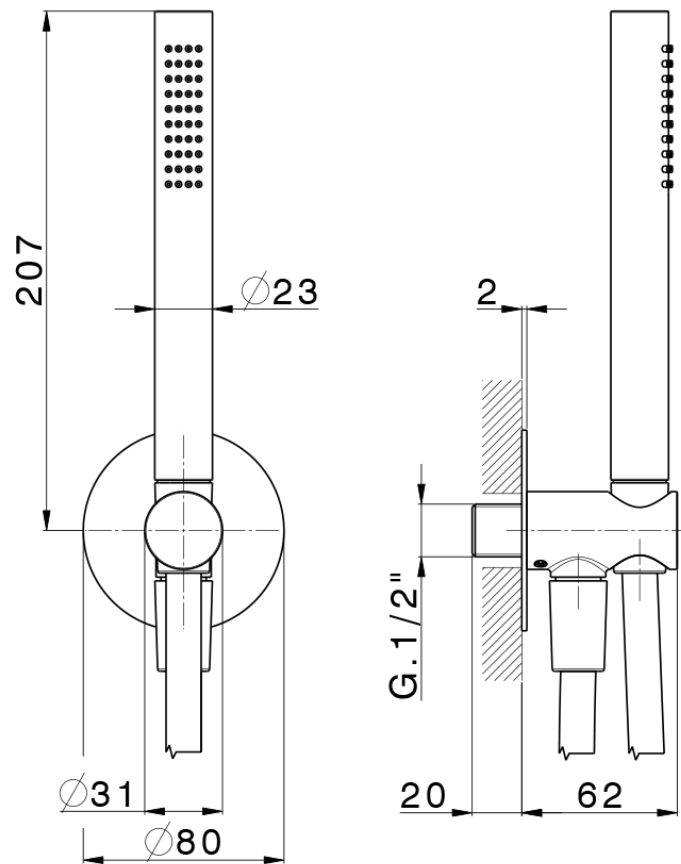

## Shower set with wall elbow PUSH

DS0G5100

<https://en.cisal.it/shower-set-with-wall-elbow-pushshower-ds0g5100>

2026-05-19