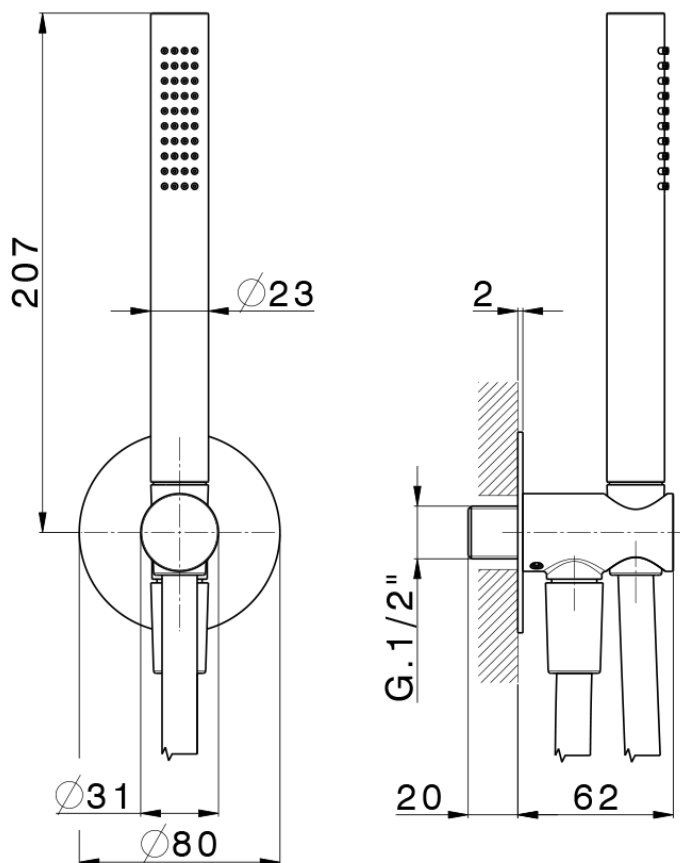

Shower set with wall elbow PUSH

DS0G5100

<https://en.cisal.it/shower-set-with-wall-elbow-pushshower-ds0g5100>

2026-04-30