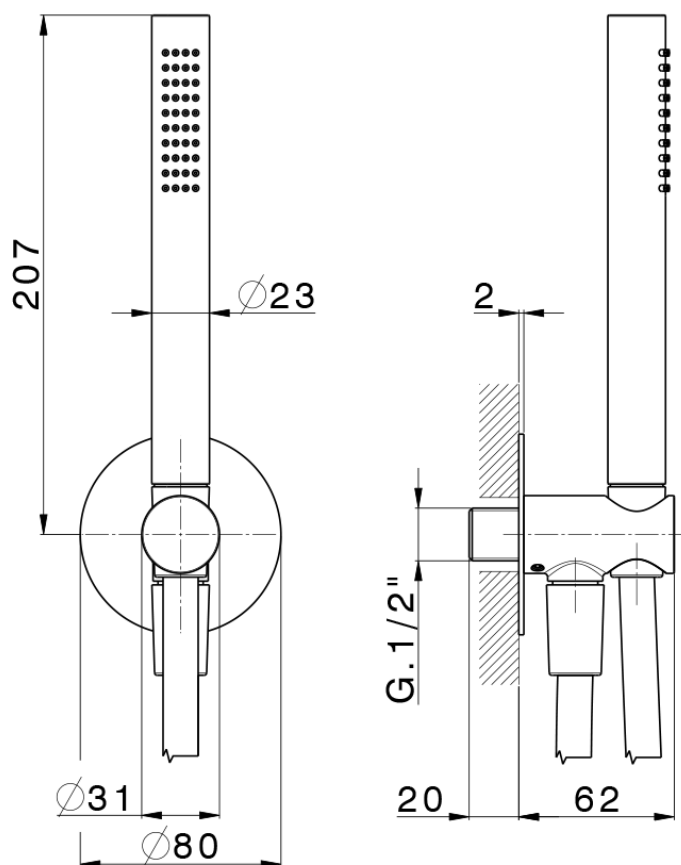

## Shower set with wall elbow PUSH&SHOWER\_DS0G5100

DS0G5100

<https://en.cisal.it/shower-set-with-wall-elbow-pushshower-ds0g5100>

2026-04-08