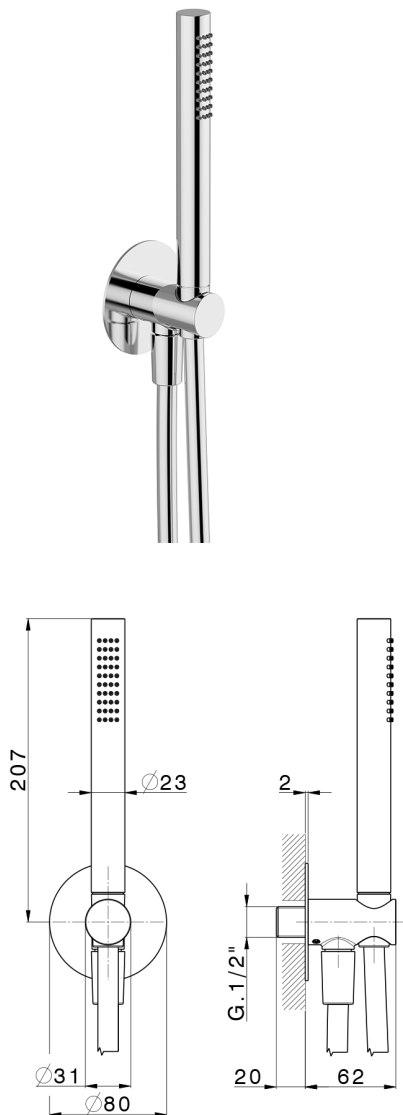

Shower set with wall elbow PUSH&SHOWER_DS0G5100

MODEL **DS0G5100**

Shower set with wall elbow, wall mounted handshower holder, Brass one spray handshower D.23mm, Ø80 mm round rosette, 150cm smooth SUPREME flexible hose

AVAILABLE FINISHINGS

-  **21** 21 Chrome
-  **24** 24 Gold
-  **26** 26 Old Copper
-  **2B** 2B Polished Nickel
-  **2F** 2F Brushed Nickel
-  **2W** 2W Brushed Gold
-  **3W** 3W Brushed Black Titanium
-  **5G** 5G Rose Gold
-  **40** 40 Matt Black