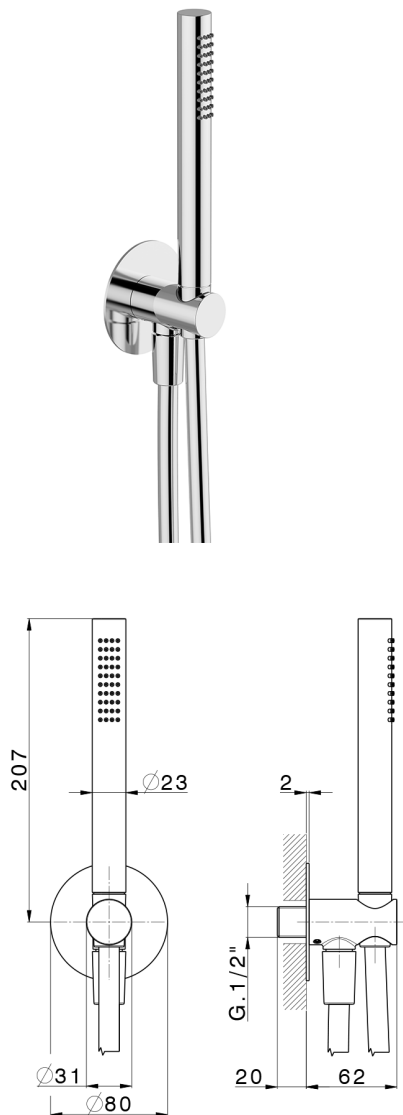

Shower set with wall elbow PUSH

MODEL **DS0G5100**

Shower set with wall elbow, wall mounted handshower holder, Brass one spray handshower D.23mm, Ø80 mm round rosette, 150cm smooth SUPREME flexible hose

AVAILABLE FINISHINGS

-  **21** 21 Chrome
-  **24** 24 Gold
-  **26** 26 Old Copper
-  **2B** 2B Polished Nickel
-  **2F** 2F Brushed Nickel
-  **2W** 2W Brushed Gold
-  **3W** 3W Brushed Black Titanium
-  **5G** 5G Rose Gold
-  **40** 40 Matt Black