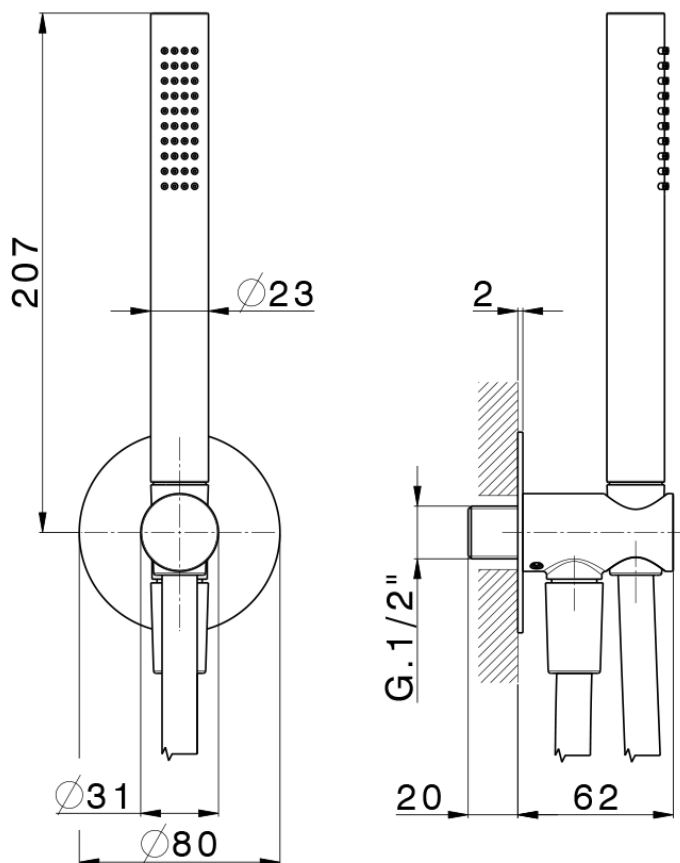

Shower set with wall elbow PUSH

DS0G5100

<https://en.cisal.it/shower-set-with-wall-elbow-pushshower-ds0g5100>

2026-04-28