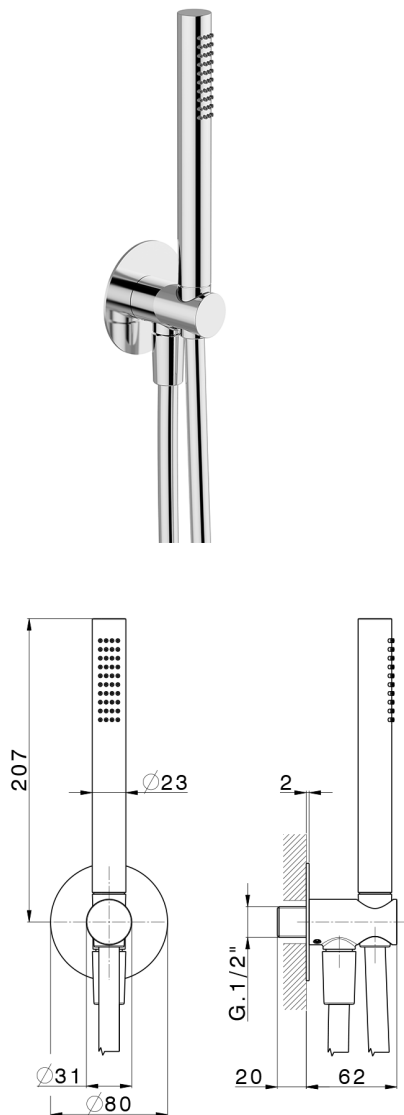

Shower set with wall elbow PUSH

MODEL **DS0G5100**

Shower set with wall elbow, wall mounted handshower holder, Brass one spray handshower D.23mm, Ø80 mm round rosette, 150cm smooth SUPREME flexible hose

AVAILABLE FINISHINGS

-  **21** 21 Chrome
-  **24** 24 Gold
-  **26** 26 Old Copper
-  **2B** 2B Polished Nickel
-  **2F** 2F Brushed Nickel
-  **2W** 2W Brushed Gold
-  **3W** 3W Brushed Black Titanium
-  **5G** 5G Rose Gold
-  **40** 40 Matt Black