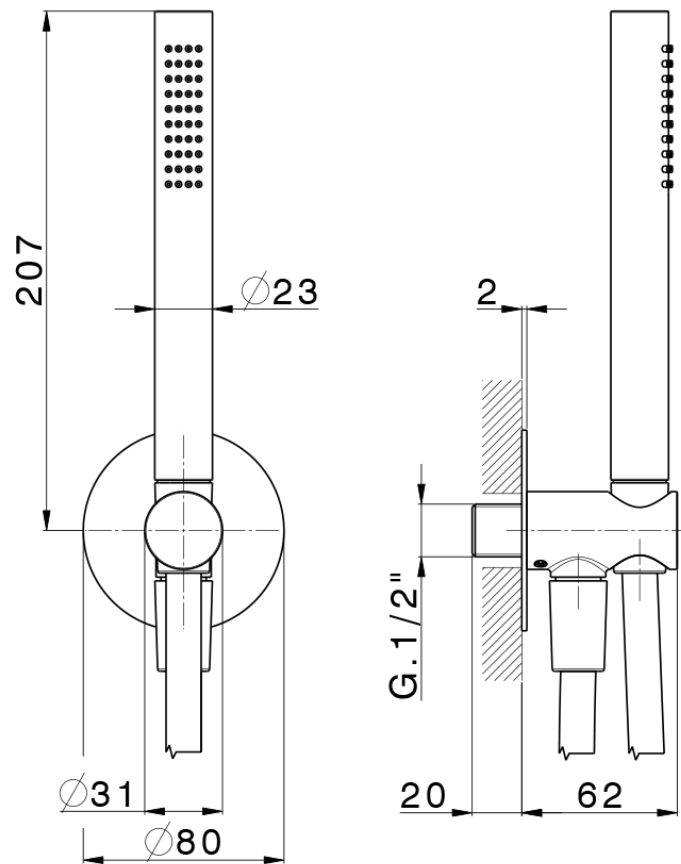

## Shower set with wall elbow PUSH

DS0G5100

<https://en.cisal.it/shower-set-with-wall-elbow-pushshower-ds0g5100>

2026-06-08