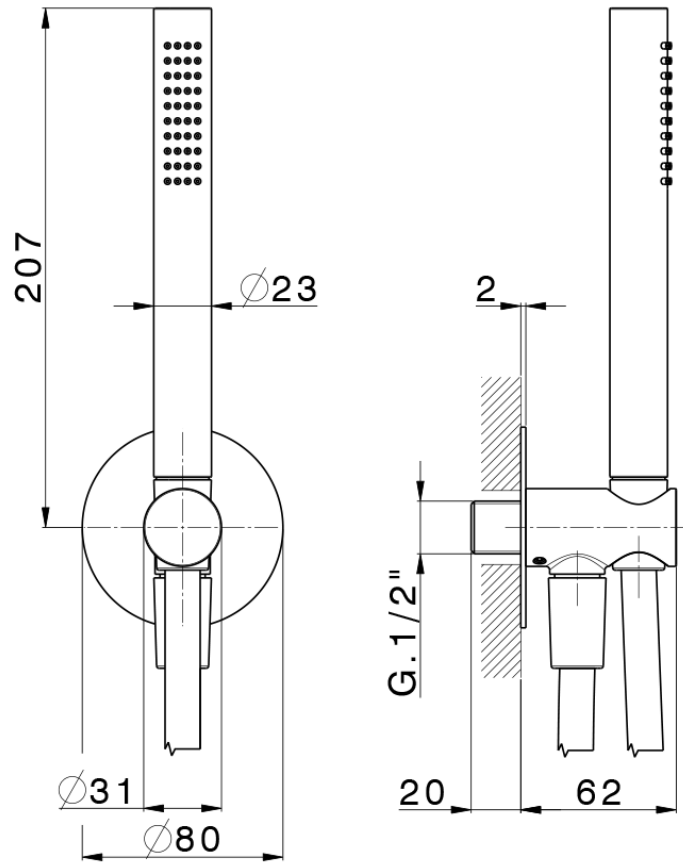

Shower set with wall elbow PUSH

DS0G5100

<https://en.cisal.it/shower-set-with-wall-elbow-pushshower-ds0g5100>

2026-06-30