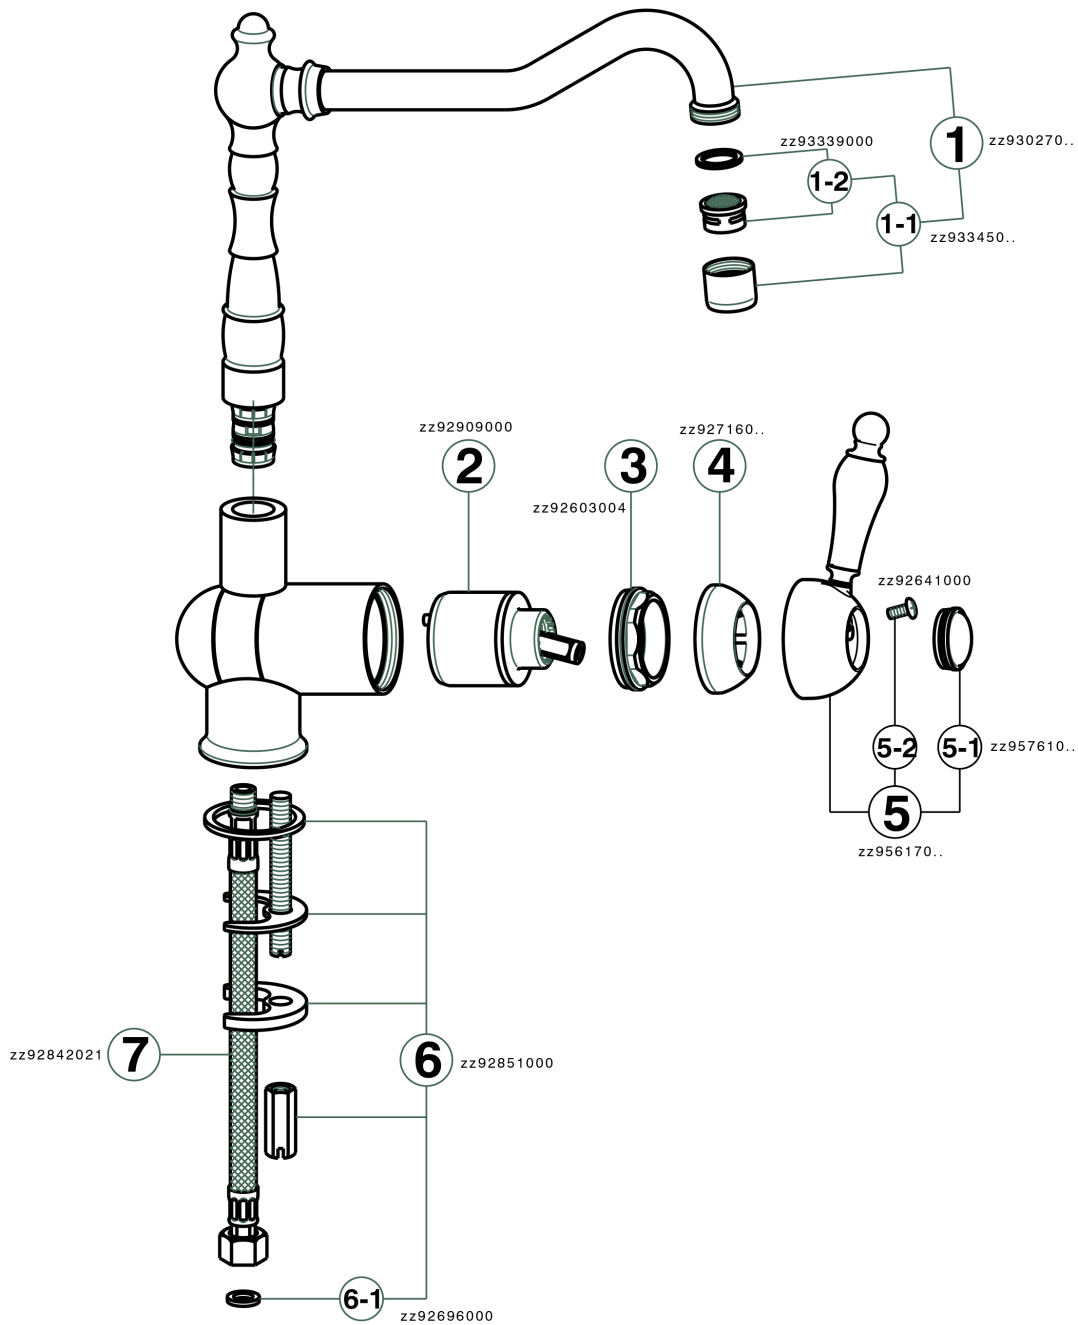

## Single lever sink mixer with reclined spout KITCHEN\_EM001530

MODEL **EM001530**

Single lever sink mixer with reclined spout, swivel spout, G.3/8" stainless steel flexible hose

### AVAILABLE FINISHINGS

-  **21** 21 Chrome
-  **26** 26 Old Copper
-  **27** 27 Old Bronze
-  **2A** 2A Satin Brushed Nickel

### CHARACTERISTICS

Cartridge Spare Parts **ZZ92909000**

**43 mm Cartridge**

## Single lever sink mixer with reclined spout KITCHEN\_EM001530

EM001530

<https://en.cisal.it/single-lever-sink-mixer-with-reclined-spout-kitchen-em001530>

2026-06-14