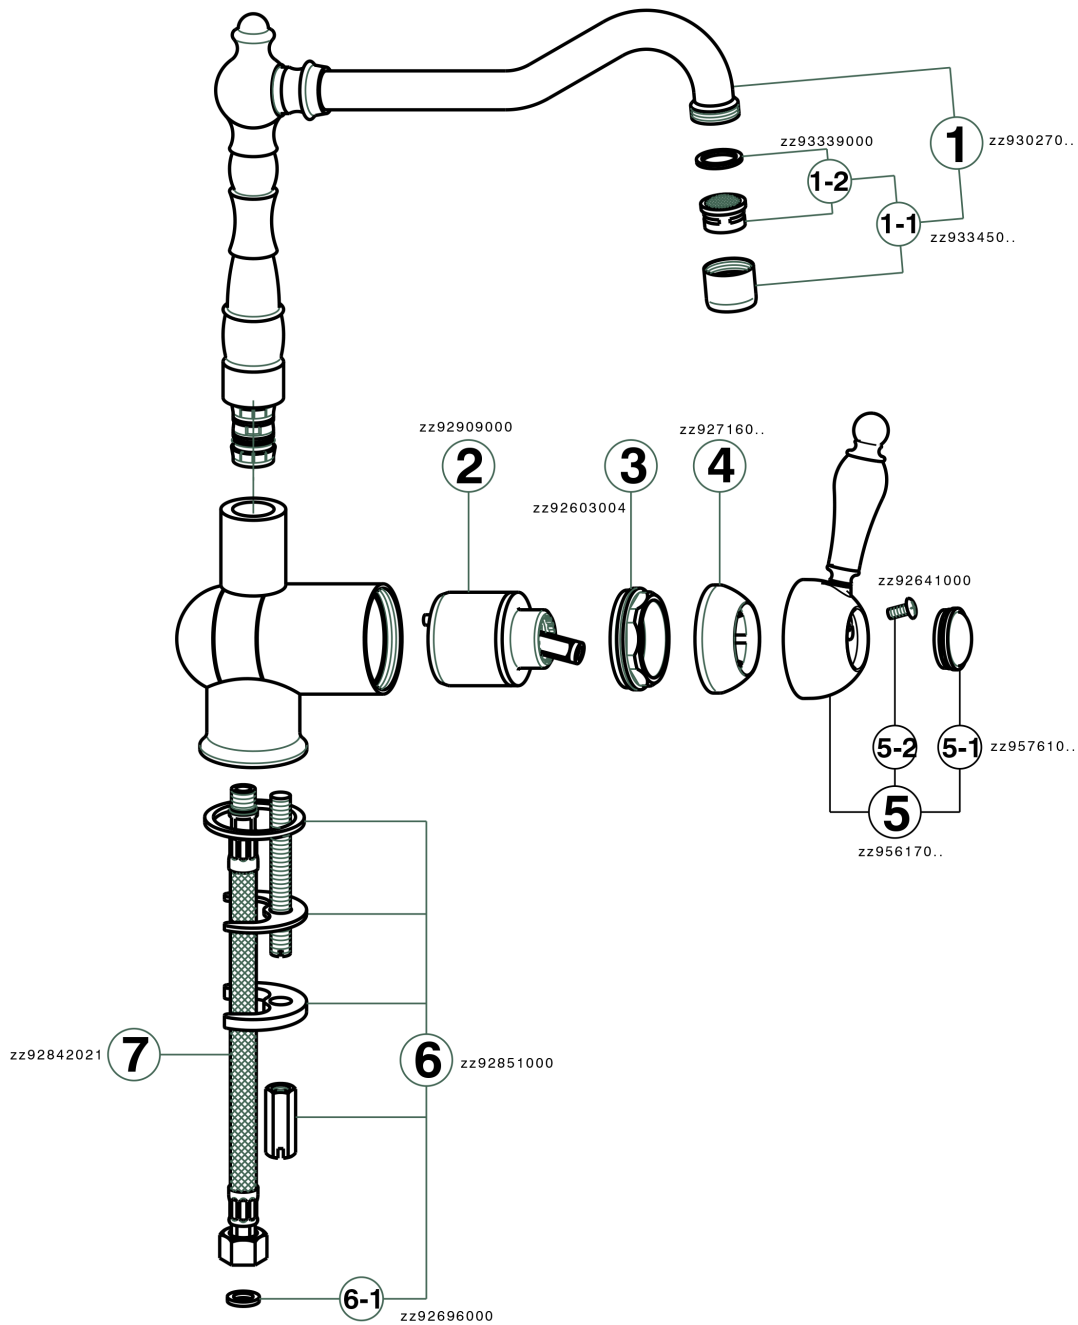

Single lever sink mixer with reclined spout KITCHEN_EM001530

EM001530

<https://en.cisal.it/single-lever-sink-mixer-with-reclined-spout-kitchen-em001530>

2026-06-14