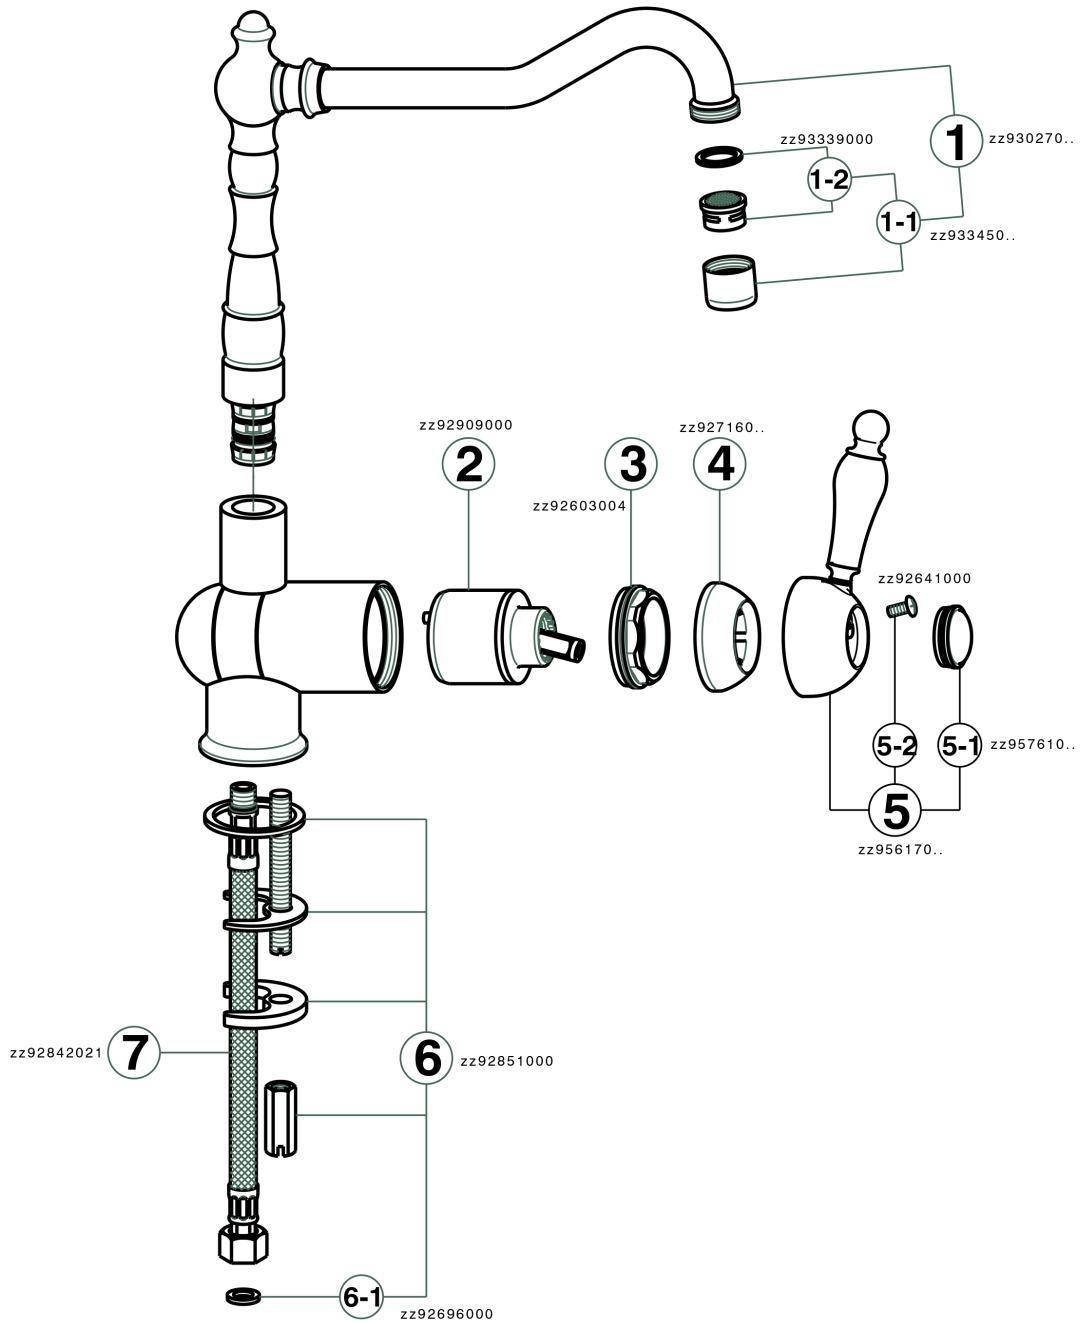

Single lever sink mixer with reclined spout KITCHEN_EM001530

EM001530

<https://en.cisal.it/single-lever-sink-mixer-with-reclined-spout-kitchen-em001530>

2026-04-09