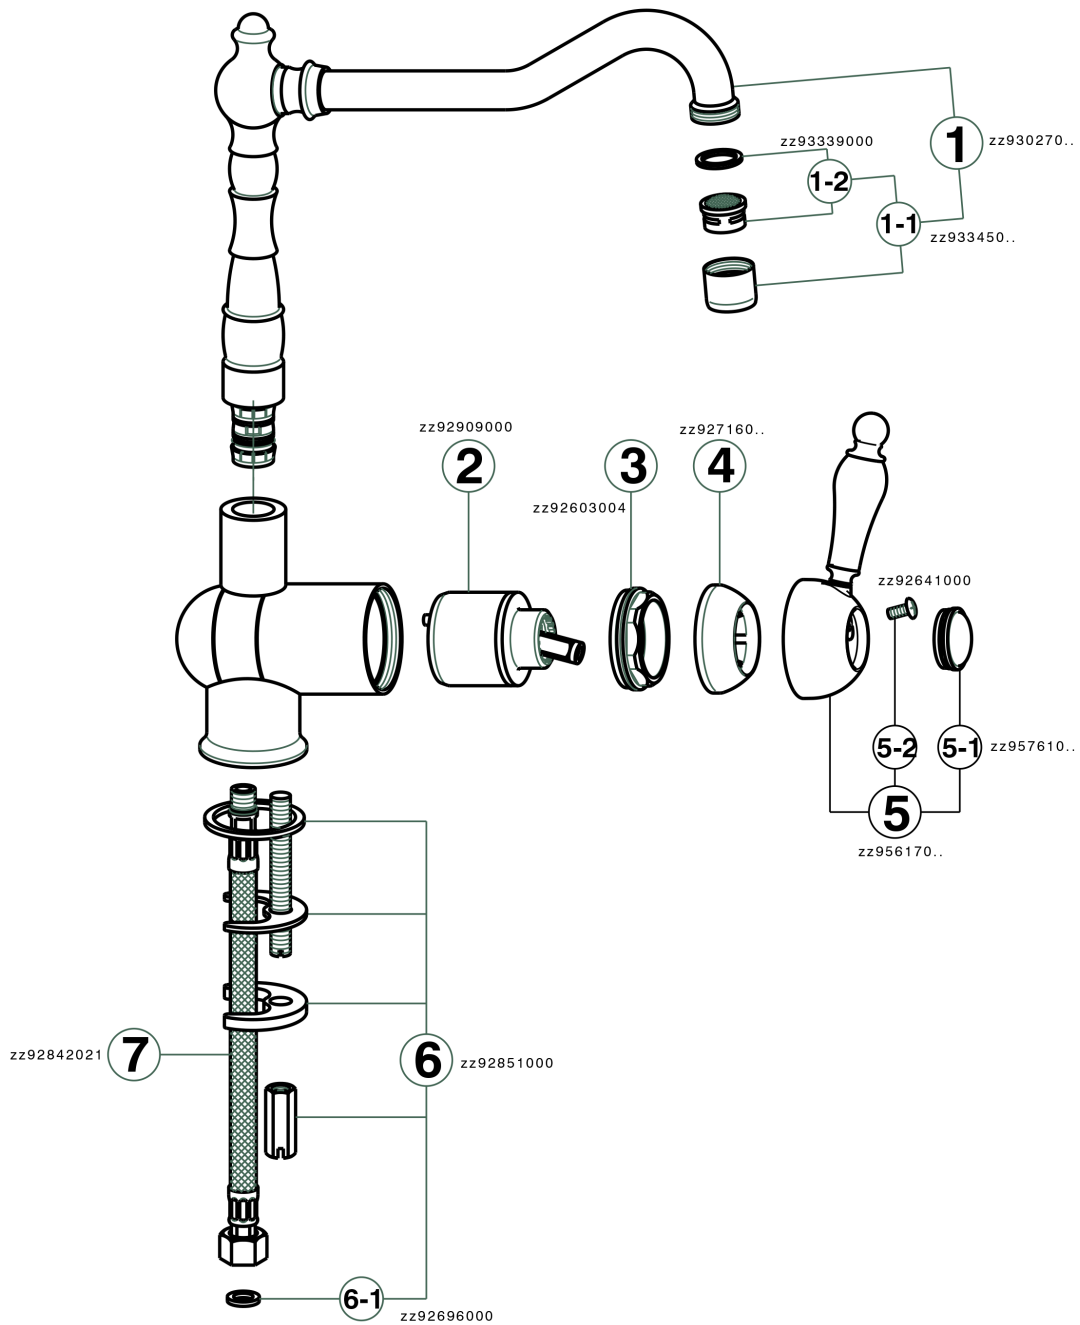

Single lever sink mixer with reclined spout KITCHEN_EM001530

MODEL **EM001530**

Single lever sink mixer with reclined spout, swivel spout, G.3/8" stainless steel flexible hose

AVAILABLE FINISHINGS

-  **21** 21 Chrome
-  **26** 26 Old Copper
-  **27** 27 Old Bronze
-  **2A** 2A Satin Brushed Nickel

CHARACTERISTICS

Cartridge Spare Parts **ZZ92909000**

43 mm Cartridge

Single lever sink mixer with reclined spout KITCHEN_EM001530

EM001530

<https://en.cisal.it/single-lever-sink-mixer-with-reclined-spout-kitchen-em001530>