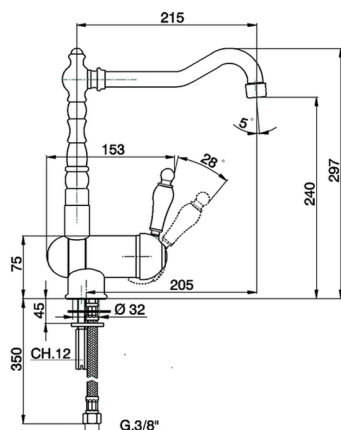

Single lever sink mixer with reclined spout KITCHEN_EM001530

MODEL **EM001530**

Single lever sink mixer with reclined spout, swivel spout, G.3/8" stainless steel flexible hose

AVAILABLE FINISHINGS

-  **21** 21 Chrome
-  **26** 26 Old Copper
-  **27** 27 Old Bronze
-  **2A** 2A Satin Brushed Nickel

CHARACTERISTICS

Cartridge Spare Parts **ZZ92909000**

43 mm Cartridge

Single lever sink mixer with reclined spout KITCHEN_EM001530

EM001530

<https://en.cisal.it/single-lever-sink-mixer-with-reclined-spout-kitchen-em001530>