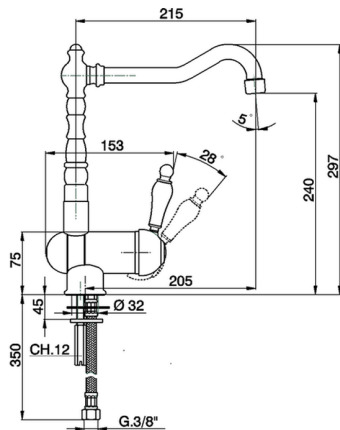

Single lever sink mixer with reclined spout KITCHEN_EM001530

MODEL **EM001530**

Single lever sink mixer with reclined spout, swivel spout, G.3/8" stainless steel flexible hose

AVAILABLE FINISHINGS

-  **21** 21 Chrome
-  **26** 26 Old Copper
-  **27** 27 Old Bronze
-  **2A** 2A Satin Brushed Nickel

CHARACTERISTICS

Cartridge Spare Parts **ZZ92909000**

43 mm Cartridge

Single lever sink mixer with reclined spout KITCHEN_EM001530

EM001530

<https://en.cisal.it/single-lever-sink-mixer-with-reclined-spout-kitchen-em001530>