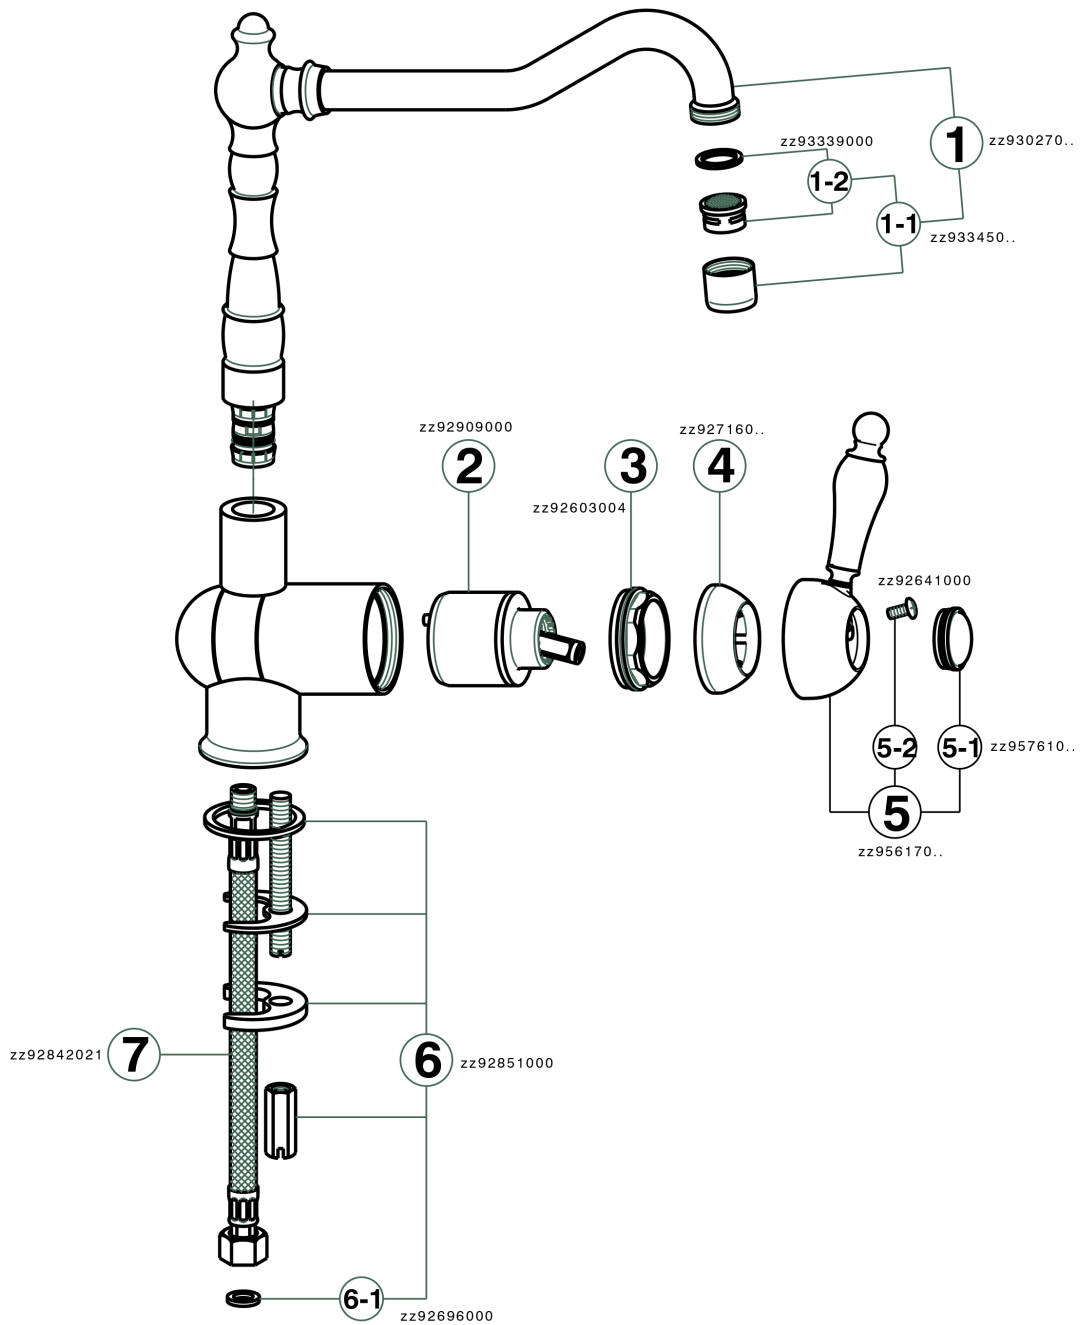

Single lever sink mixer with reclined spout KITCHEN_EM001530

EM001530

<https://en.cisal.it/single-lever-sink-mixer-with-reclined-spout-kitchen-em001530>

2026-04-30