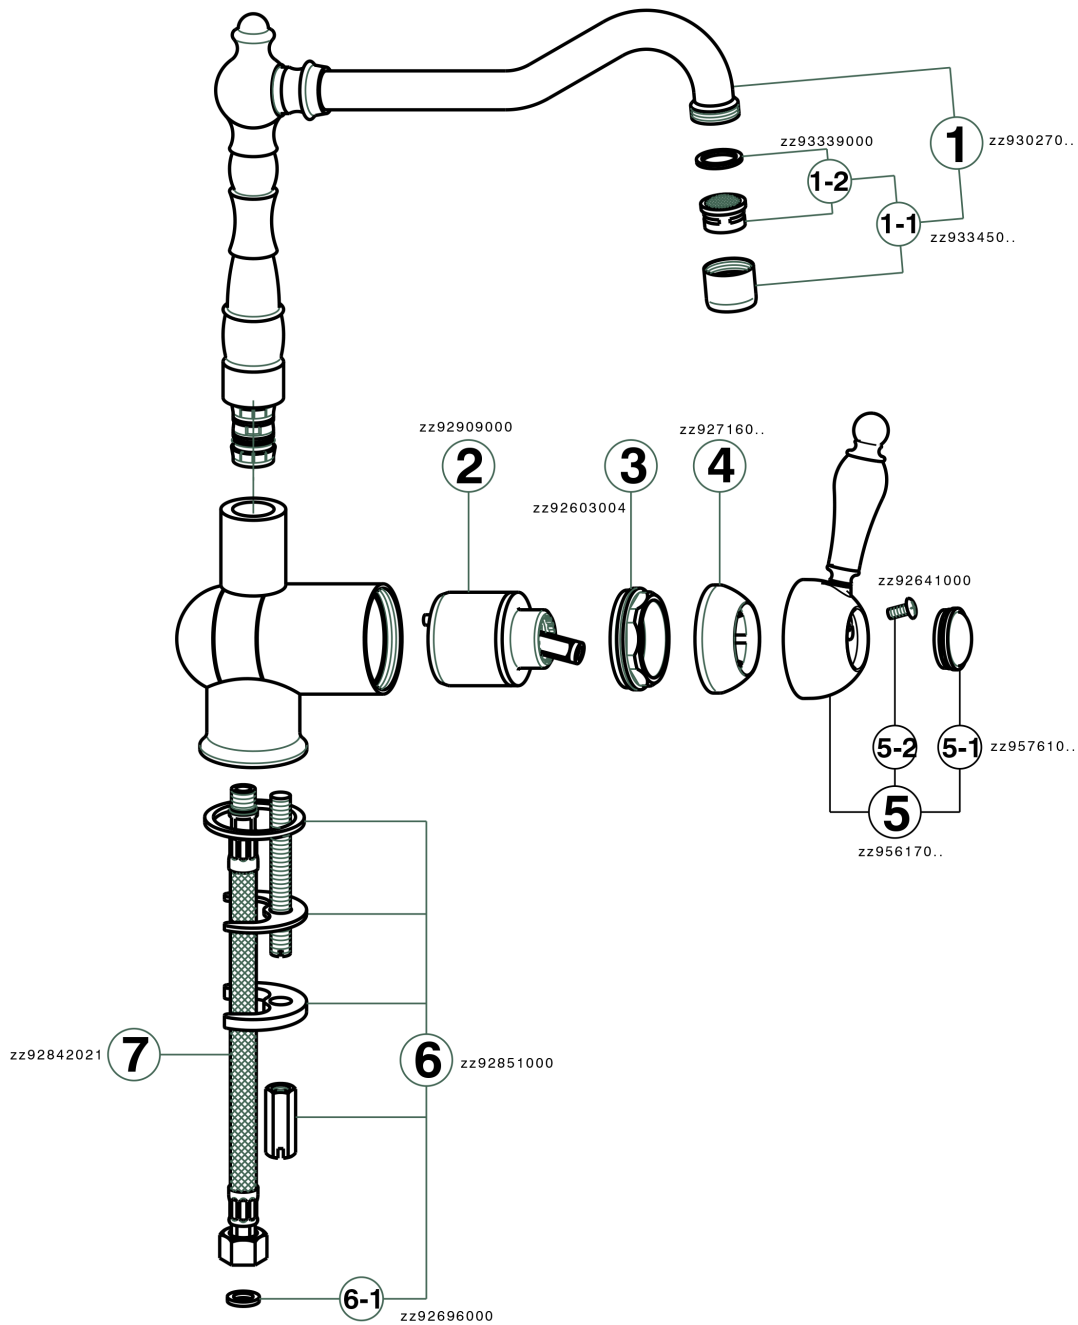

Single lever sink mixer with reclined spout KITCHEN_EM001530

EM001530

<https://en.cisal.it/single-lever-sink-mixer-with-reclined-spout-kitchen-em001530>

2026-04-08