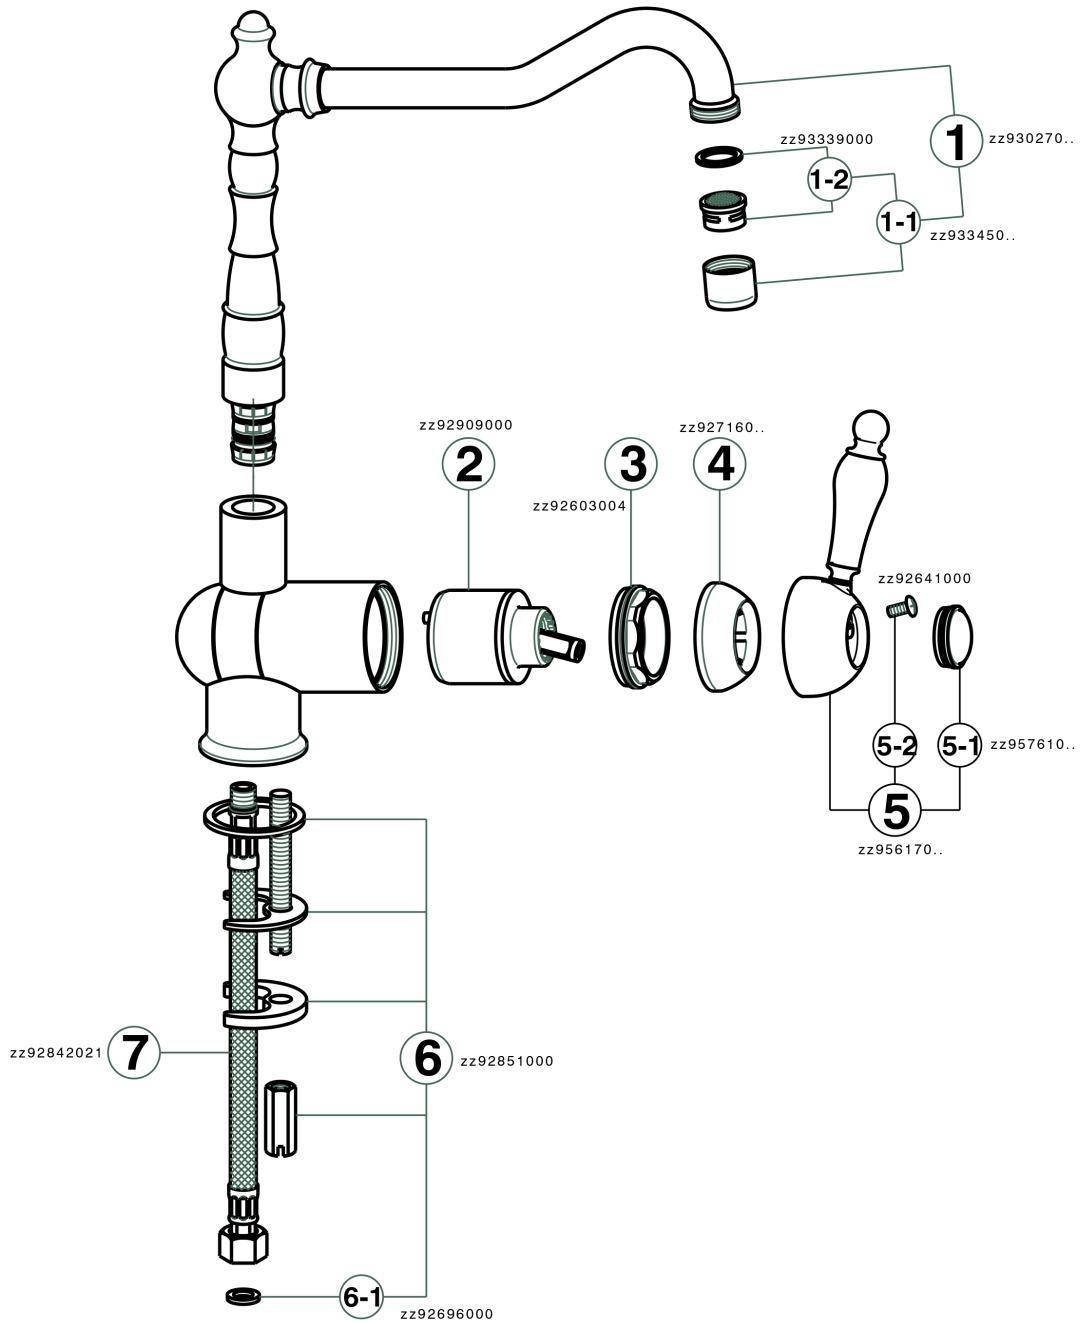

Single lever sink mixer with reclined spout KITCHEN_EM001530

EM001530

<https://en.cisal.it/single-lever-sink-mixer-with-reclined-spout-kitchen-em001530>

2026-04-30