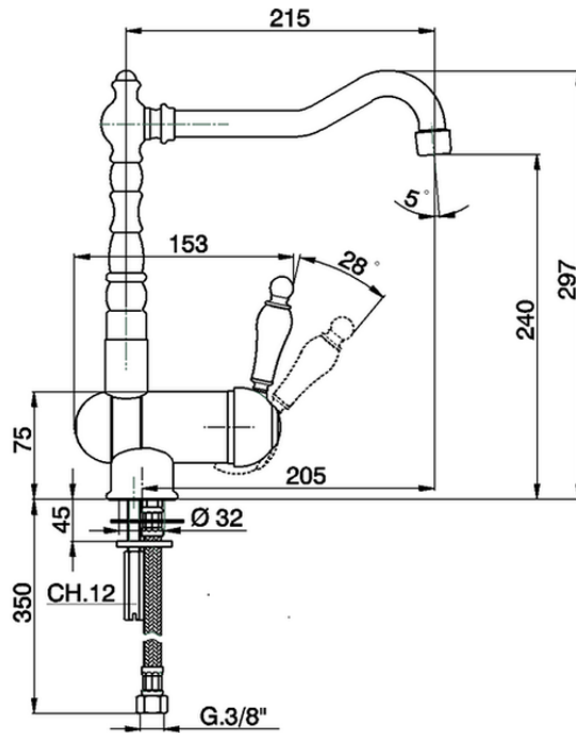

Single lever sink mixer with reclined spout KITCHEN_EM001530

EM001530

<https://en.cisal.it/single-lever-sink-mixer-with-reclined-spout-kitchen-em001530>

2026-06-14