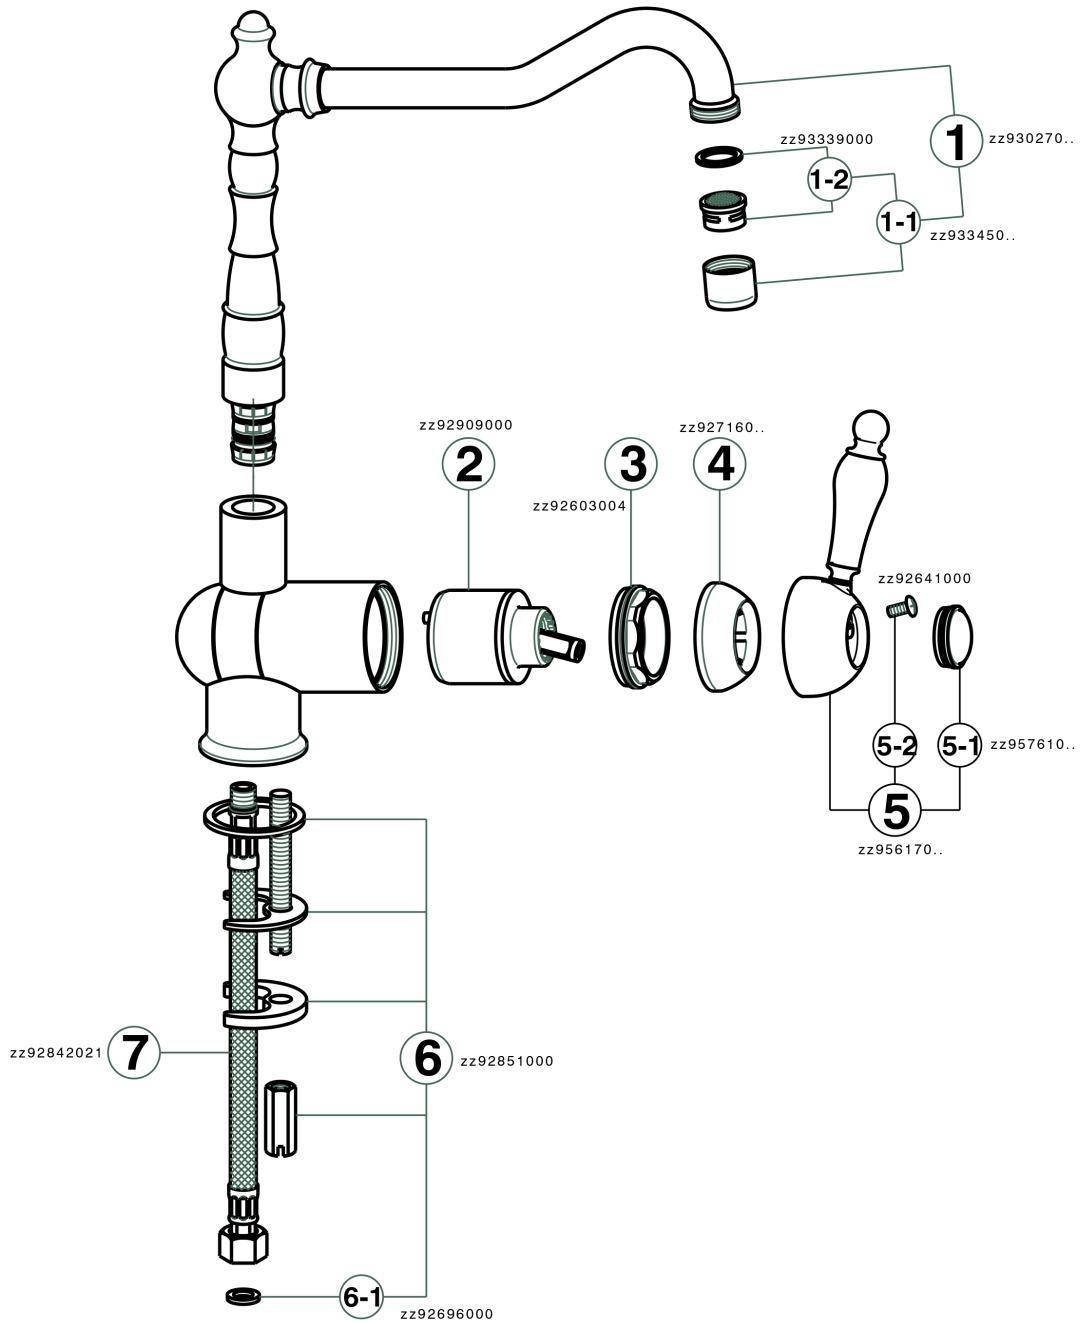

Single lever sink mixer with reclined spout KITCHEN_EM001530

EM001530

<https://en.cisal.it/single-lever-sink-mixer-with-reclined-spout-kitchen-em001530>

2026-04-29