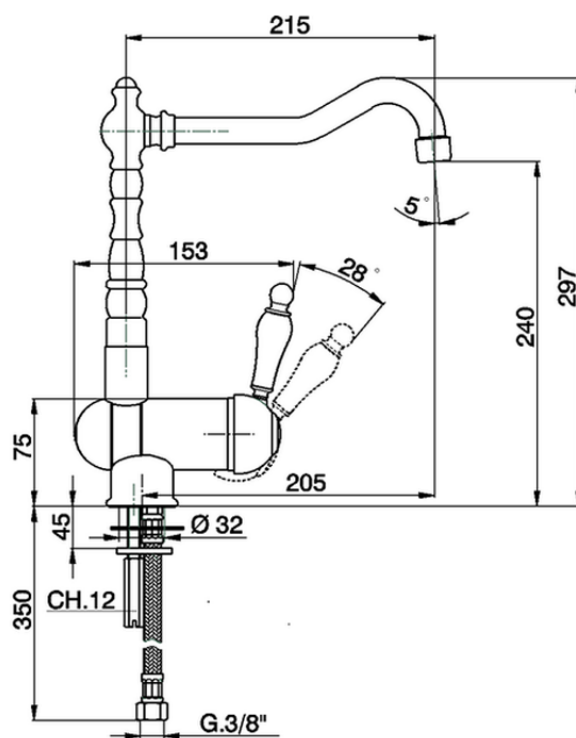

Single lever sink mixer with reclined spout KITCHEN_EM001530

EM001530

<https://en.cisal.it/single-lever-sink-mixer-with-reclined-spout-kitchen-em001530>

2026-05-20