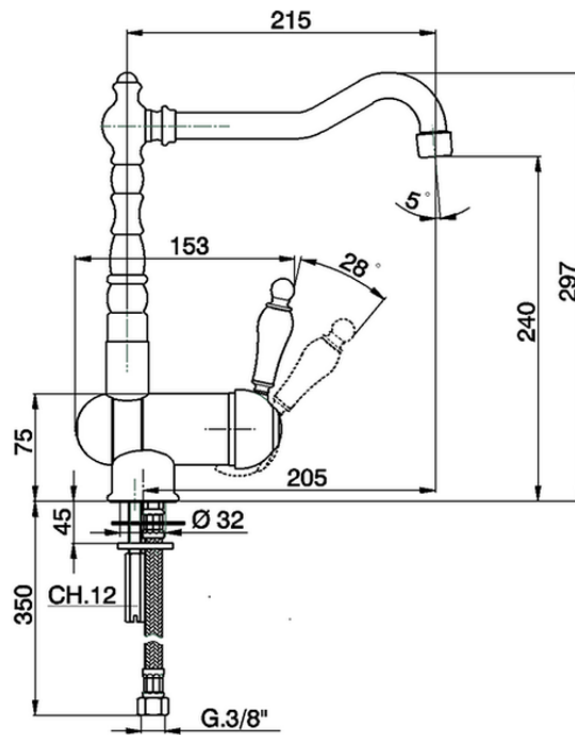

## Single lever sink mixer with reclined spout KITCHEN\_EM001530

EM001530

<https://en.cisal.it/single-lever-sink-mixer-with-reclined-spout-kitchen-em001530>

2026-04-09