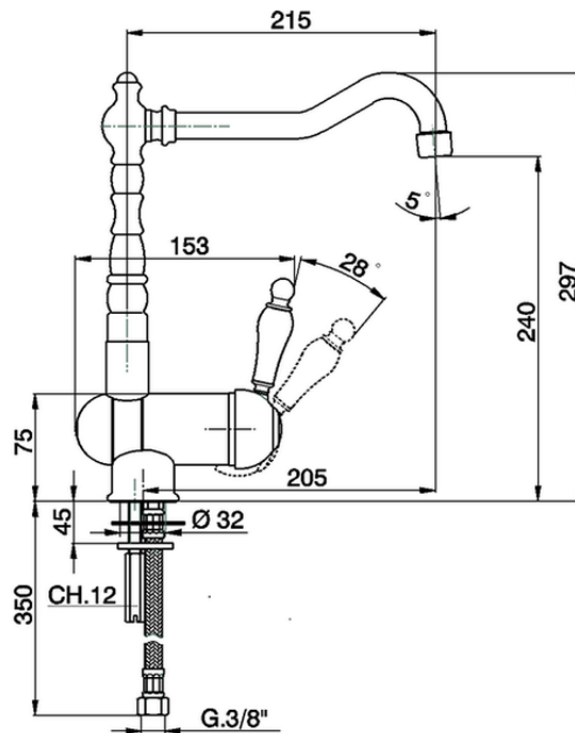

## Single lever sink mixer with reclined spout KITCHEN\_EM001530

EM001530

<https://en.cisal.it/single-lever-sink-mixer-with-reclined-spout-kitchen-em001530>

2026-04-29