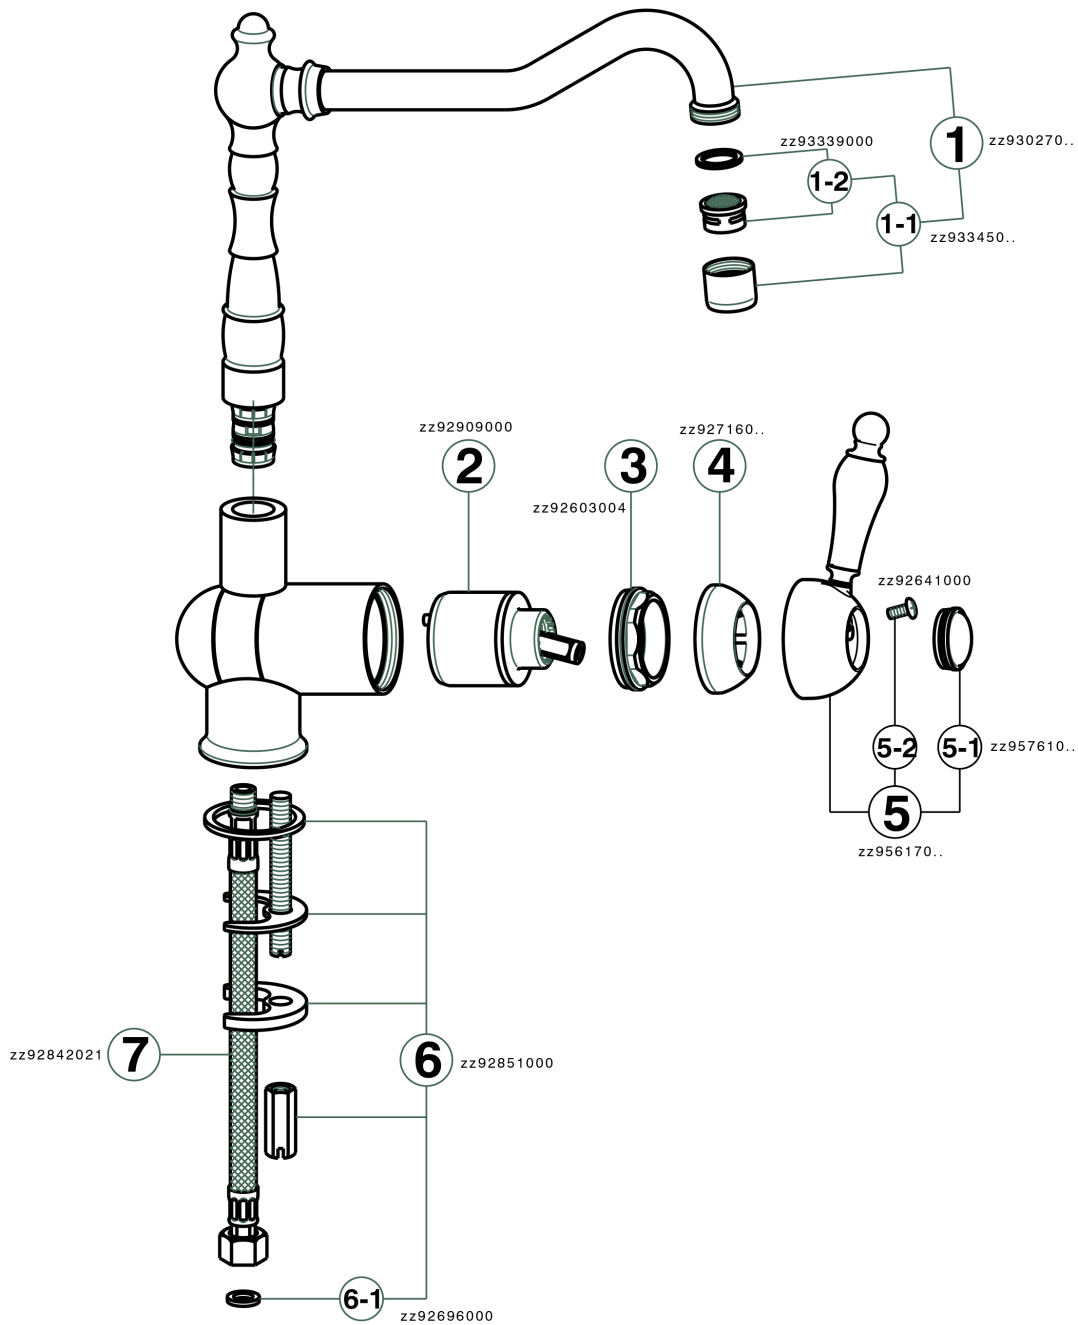

## Single lever sink mixer with reclined spout KITCHEN\_EM001530

MODEL **EM001530**

Single lever sink mixer with reclined spout, swivel spout, G.3/8" stainless steel flexible hose

### AVAILABLE FINISHINGS

-  **21** 21 Chrome
-  **26** 26 Old Copper
-  **27** 27 Old Bronze
-  **2A** 2A Satin Brushed Nickel

### CHARACTERISTICS

Cartridge Spare Parts **ZZ92909000**

**43 mm Cartridge**

## Single lever sink mixer with reclined spout KITCHEN\_EM001530

EM001530

<https://en.cisal.it/single-lever-sink-mixer-with-reclined-spout-kitchen-em001530>

2026-04-29