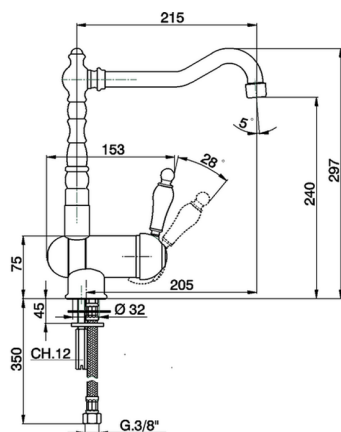

## Single lever sink mixer with reclined spout KITCHEN\_EM001530

MODEL **EM001530**

Single lever sink mixer with reclined spout, swivel spout, G.3/8" stainless steel flexible hose

### CHARACTERISTICS

Cartridge Spare Parts **ZZ92909000**

**43 mm Cartridge**