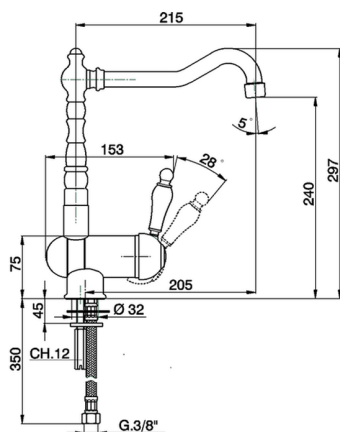

Single lever sink mixer with reclined spout KITCHEN_EM001530

MODEL **EM001530**

Single lever sink mixer with reclined spout, swivel spout, G.3/8" stainless steel flexible hose

AVAILABLE FINISHINGS

-  **21** 21 Chrome
-  **26** 26 Old Copper
-  **27** 27 Old Bronze
-  **2A** 2A Satin Brushed Nickel

CHARACTERISTICS

Cartridge Spare Parts **ZZ92909000**

43 mm Cartridge

Single lever sink mixer with reclined spout KITCHEN_EM001530

EM001530

<https://en.cisal.it/single-lever-sink-mixer-with-reclined-spout-kitchen-em001530>