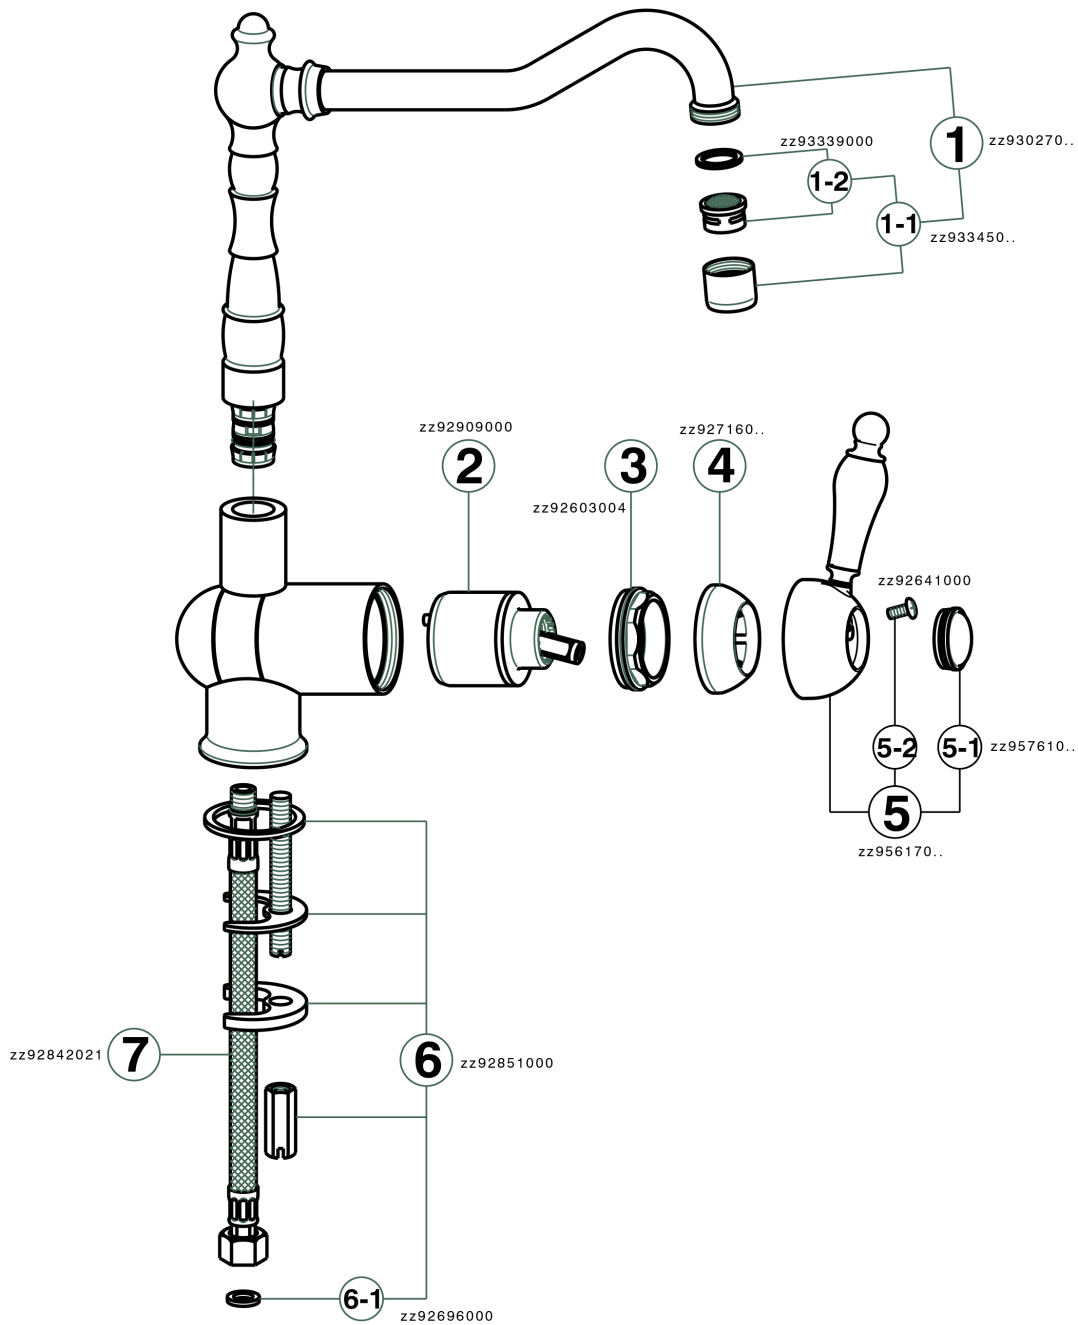

Single lever sink mixer with reclined spout KITCHEN_EM001530

MODEL **EM001530**

Single lever sink mixer with reclined spout, swivel spout, G.3/8" stainless steel flexible hose

AVAILABLE FINISHINGS

-  **21** 21 Chrome
-  **26** 26 Old Copper
-  **27** 27 Old Bronze
-  **2A** 2A Satin Brushed Nickel

CHARACTERISTICS

Cartridge Spare Parts **ZZ92909000**

43 mm Cartridge

Single lever sink mixer with reclined spout KITCHEN_EM001530

EM001530

<https://en.cisal.it/single-lever-sink-mixer-with-reclined-spout-kitchen-em001530>