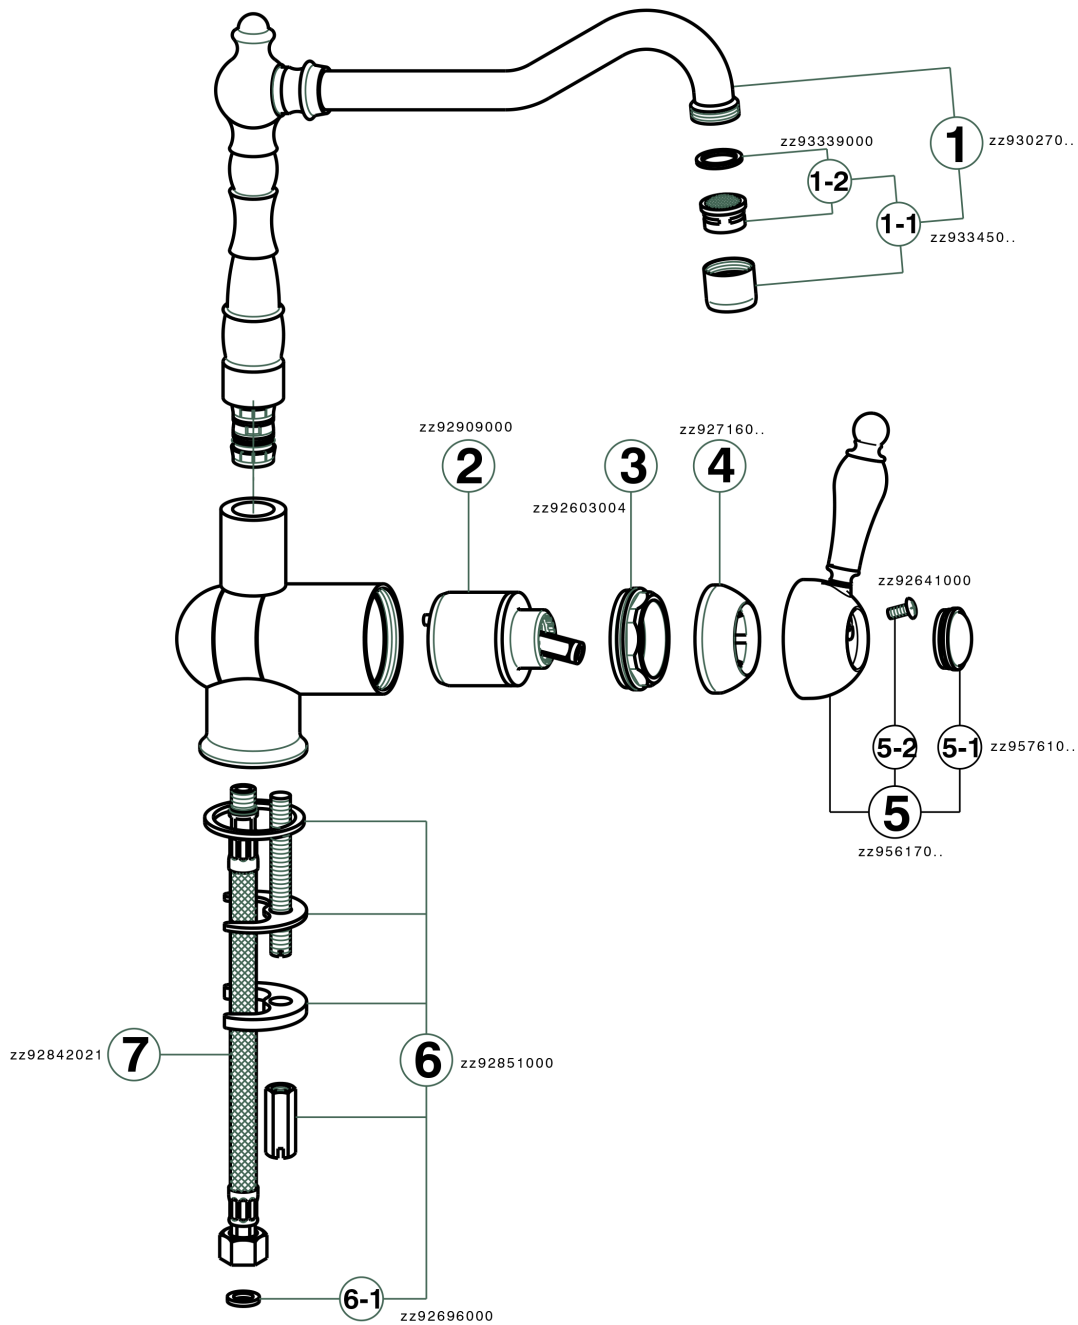

Single lever sink mixer with reclined spout KITCHEN_EM001530

EM001530

<https://en.cisal.it/single-lever-sink-mixer-with-reclined-spout-kitchen-em001530>

2026-05-20