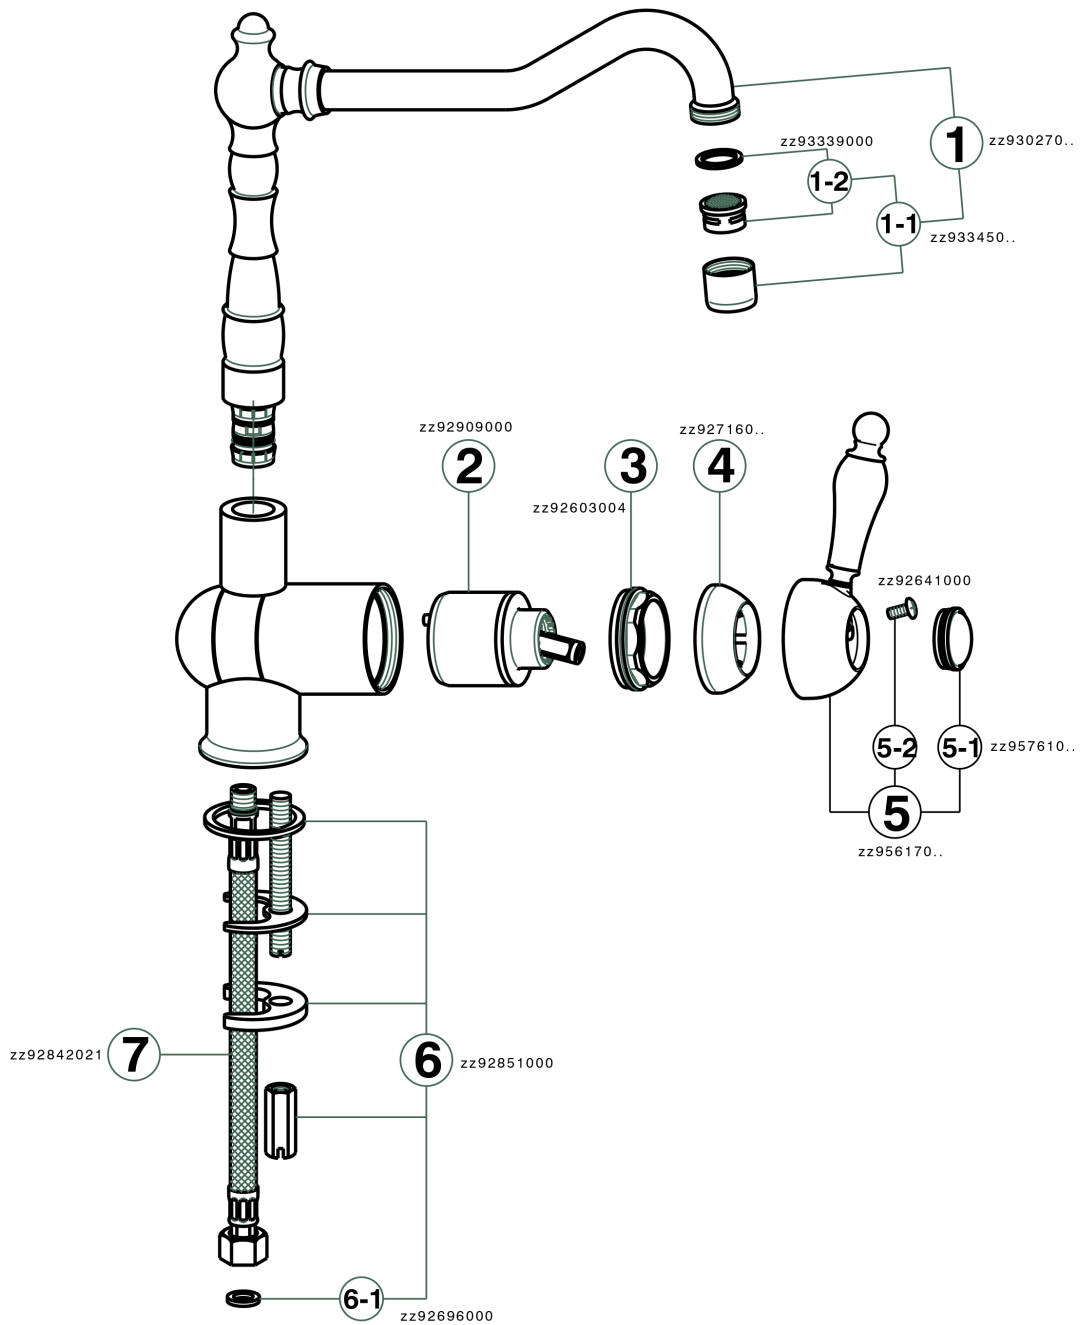

Single lever sink mixer with reclined spout KITCHEN_EM001530

EM001530

<https://en.cisal.it/single-lever-sink-mixer-with-reclined-spout-kitchen-em001530>

2026-06-14