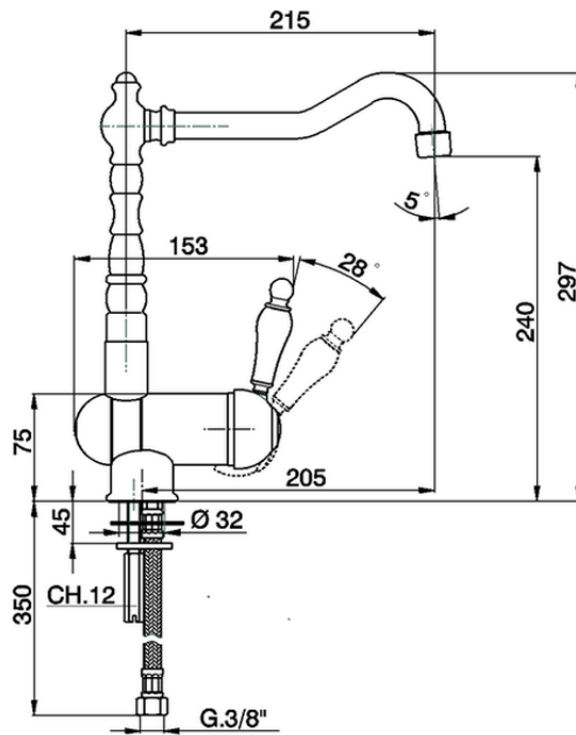

Single lever sink mixer with reclined spout KITCHEN_EM001530

EM001530

<https://en.cisal.it/single-lever-sink-mixer-with-reclined-spout-kitchen-em001530>

2026-04-30