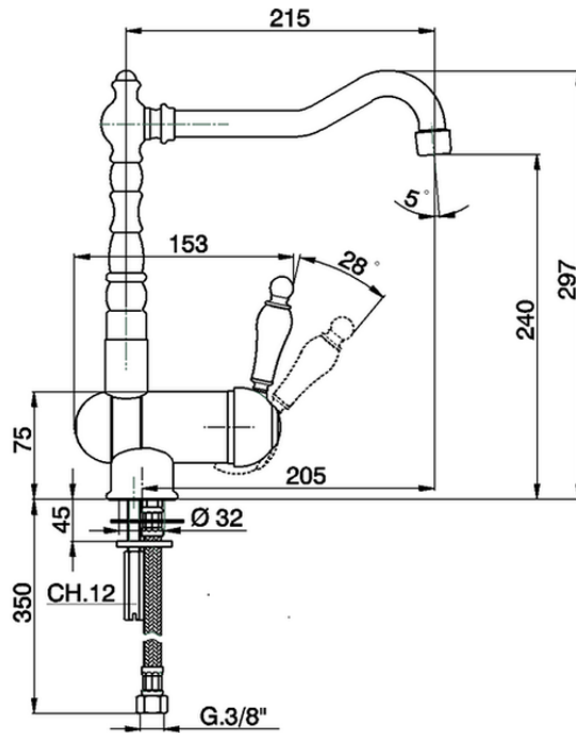

## Single lever sink mixer with reclined spout KITCHEN\_EM001530

EM001530

<https://en.cisal.it/single-lever-sink-mixer-with-reclined-spout-kitchen-em001530>

2026-04-09