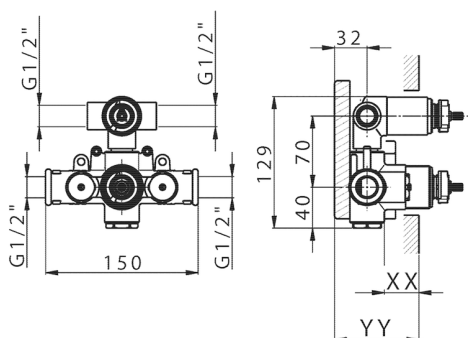

Concealed thermostatic shower valve, 2-outlets, with 1/2" 2 outlet devia stop cartridge, without trim kit

AVAILABLE FINISHINGS

CHARACTERISTICS

Concealed **1**
 Cartridge Spare Parts **24.04A.PP**
8x20 Plus P Thermostatic Valve

Piastra/Plate/Plaque/Platte/Placa

2-3mm: XX 25-40 YY 76-91

10 mm: XX 16-31 YY 65-80

DeviaStop

The Cisal Devia Stop technology allows to adjust the water flow and to direct it to the selected output point (overhead soaker, hand shower, etc).