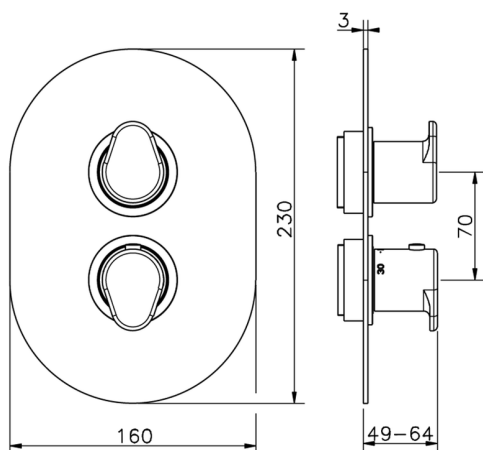

Exposed part for con.thermo.shower valve, 2-outlet LINEAVIVA_LV018100

MODEL **LV018100**

Exposed part for con.thermo.shower valve,
2-outlet,with 2 outlet deviastop,without concealed
part,for item ZA018101

AVAILABLE FINISHINGS

- **21** 21 Chrome
- **2B** 2B Polished Nickel
- **2F** 2F Brushed Nickel
- **40** 40 Matt Black
- **4Q** 4Q Matt White

CHARACTERISTICS

Installation **Concealed**
Required concealed parts **ZA018101**

Thermostatic

The Cisal thermostatic is your personal water manager, helping you to handle, control and save water and energy.