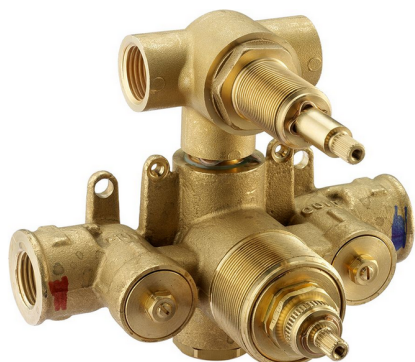

Exposed part for con.thermo.shower valve, 2-outlet LINEAVIVA_LV018100

MODEL **LV018100**

Exposed part for con.thermo.shower valve,
2-outlet,with 2 outlet deviastop,without concealed
part,for item ZA018101

Thermostatic

The Cisal thermostatic is your personal water manager, helping you to handle, control and save water and energy.

Concealed thermostatic shower valve, 2-outlets CONCEALED_ZA018101

MODEL **ZA018101**

Concealed thermostatic shower valve, 2-outlets, with 1/2" 2 outlet devia stop cartridge, without trim kit

AVAILABLE FINISHINGS

CHARACTERISTICS

Concealed **1**
 Cartridge Spare Parts **24.04A.PP**
8x20 Plus P Thermostatic Valve

Piastra/Plate/Plaque/Platte/Placa

2-3mm: XX 25-40 YY 76-91

10 mm: XX 16-31 YY 65-80

DeviaStop

The Cisal Devia Stop technology allows to adjust the water flow and to direct it to the selected output point (overhead soaker, hand shower, etc).