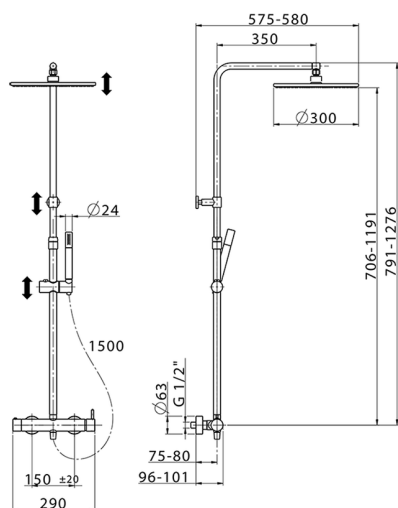

2-function single lever shower set SHOWER COLUMNS_LN004030

MODEL **LN004030**

2-function single lever shower set, 2 outlet devia stop, adjustable riser column, sliding shower bracket, Brass minimalistic one spray handshower, 300 mm Brass round headshower, 150 cm smooth SUPREME Flexible Hose

AVAILABLE FINISHINGS

-  **21** 21 Chrome
-  **40** 40 Matt Black
-  **4Q** 4Q Matt White

CHARACTERISTICS

Single Lever **1**
 Cartridge Spare Parts **ZZ95409000**
35 mm Cartridge

EcoStop

EcoStop feature limits water flow to approximately 50% of maximum output with one point of resistance on setting. Push slightly past the middle stop only when full water output is required. This will save water up to 50%.

DeviaStop

The Cisal Devia Stop technology allows to adjust the water flow and to direct it to the selected output point (overhead soaker, hand shower, etc).

2026-06-10