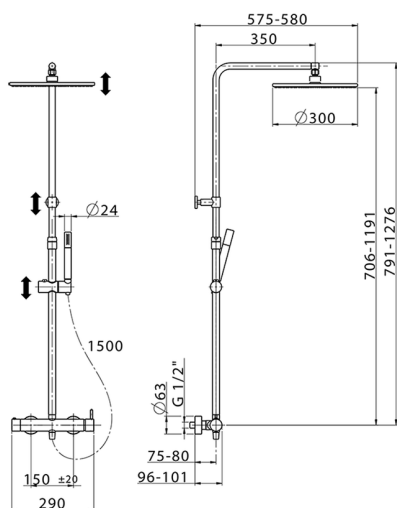

2-function single lever shower set SHOWER COLUMNS_LN004030

MODEL **LN004030**

2-function single lever shower set, 2 outlet devia stop, adjustable riser column, sliding shower bracket, Brass minimalistic one spray handshower, 300 mm Brass round headshower, 150 cm smooth SUPREME Flexible Hose

AVAILABLE FINISHINGS

CHARACTERISTICS

Single Lever **1**
 Cartridge Spare Parts **ZZ95409000**
35 mm Cartridge

EcoStop

EcoStop feature limits water flow to approximately 50% of maximum output with one point of resistance on setting. Push slightly past the middle stop only when full water output is required. This will save water up to 50%.

DeviaStop

The Cisal Devia Stop technology allows to adjust the water flow and to direct it to the selected output point (overhead soaker, hand shower, etc).

2026-04-26