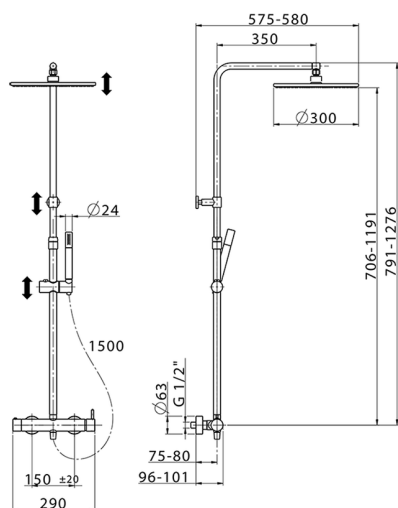

2-function single lever shower set SHOWER COLUMNS_LN004030

MODEL **LN004030**

2-function single lever shower set, 2 outlet devia stop, adjustable riser column, sliding shower bracket, Brass minimalistic one spray handshower, 300 mm Brass round headshower, 150 cm smooth SUPREME Flexible Hose

AVAILABLE FINISHINGS

CHARACTERISTICS

Single Lever **1**
 Cartridge Spare Parts **ZZ95409000**
35 mm Cartridge

EcoStop

EcoStop feature limits water flow to approximately 50% of maximum output with one point of resistance on setting. Push slightly past the middle stop only when full water output is required. This will save water up to 50%.

DeviaStop

The Cisal Devia Stop technology allows to adjust the water flow and to direct it to the selected output point (overhead soaker, hand shower, etc).

2026-04-05