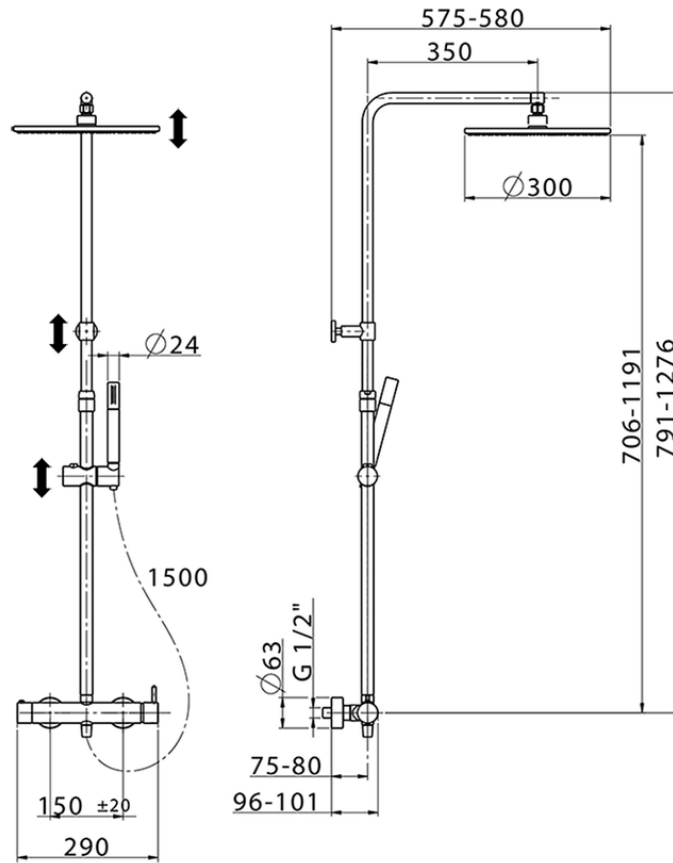

2-function single lever shower set SHOWER COLUMNS_LN004030

LN004030

<https://en.cisal.it/2-function-single-lever-shower-set-shower-columns-ln004030>

2026-07-03