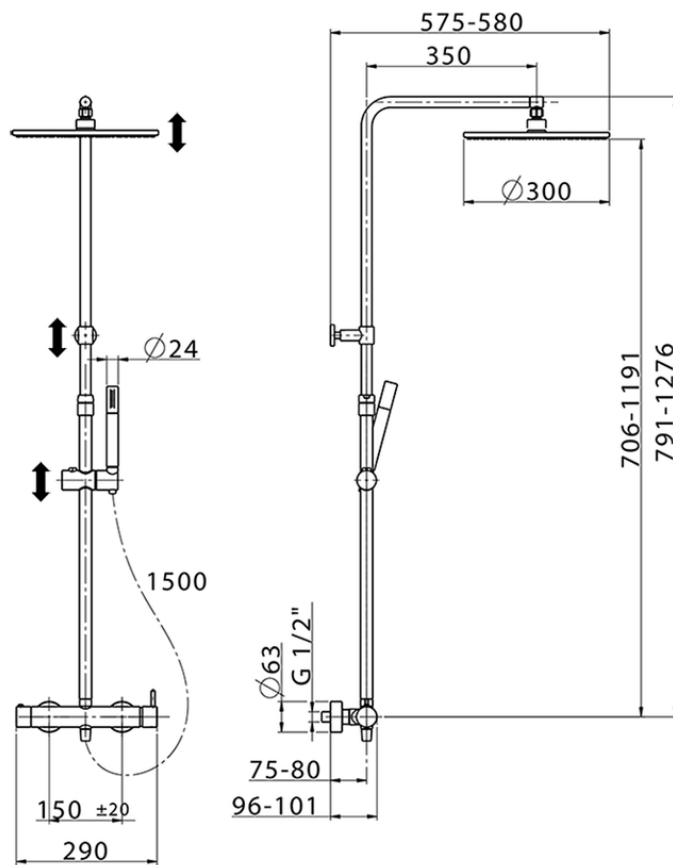

2-function single lever shower set SHOWER COLUMNS_LN004030

LN004030

<https://en.cisal.it/2-function-single-lever-shower-set-shower-columns-ln004030>

2026-04-05