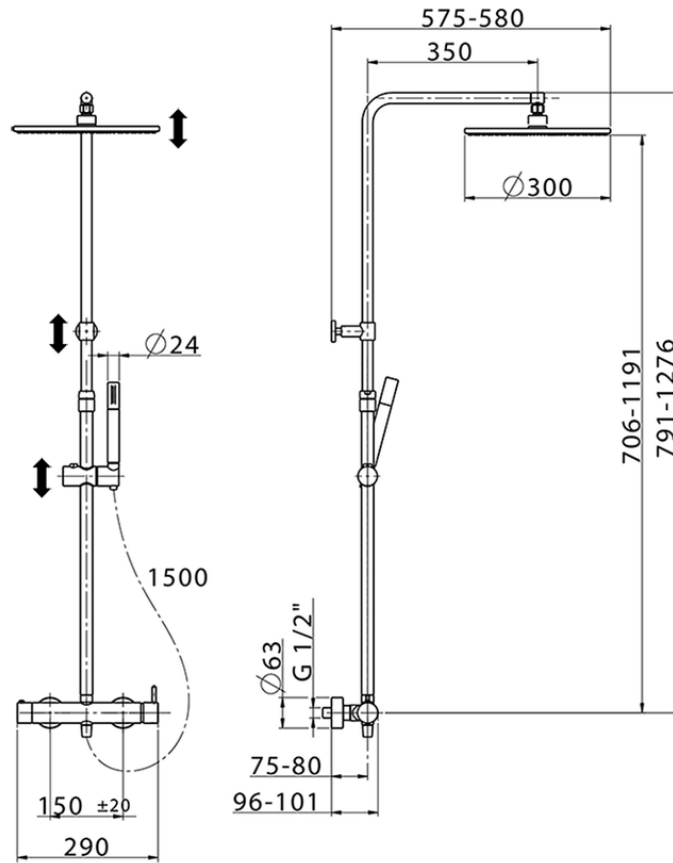

2-function single lever shower set SHOWER COLUMNS_LN004030

LN004030

<https://en.cisal.it/2-function-single-lever-shower-set-shower-columns-ln004030>

2026-06-13