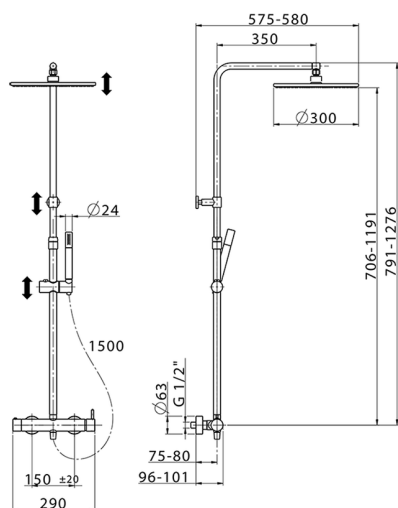

2-function single lever shower set SHOWER COLUMNS_LN004030

MODEL **LN004030**

2-function single lever shower set, 2 outlet devia stop, adjustable riser column, sliding shower bracket, Brass minimalistic one spray handshower, 300 mm Brass round headshower, 150 cm smooth SUPREME Flexible Hose

AVAILABLE FINISHINGS

CHARACTERISTICS

Single Lever **1**
 Cartridge Spare Parts **ZZ95409000**
35 mm Cartridge

EcoStop

EcoStop feature limits water flow to approximately 50% of maximum output with one point of resistance on setting. Push slightly past the middle stop only when full water output is required. This will save water up to 50%.

DeviaStop

The Cisal Devia Stop technology allows to adjust the water flow and to direct it to the selected output point (overhead soaker, hand shower, etc).

2026-04-07