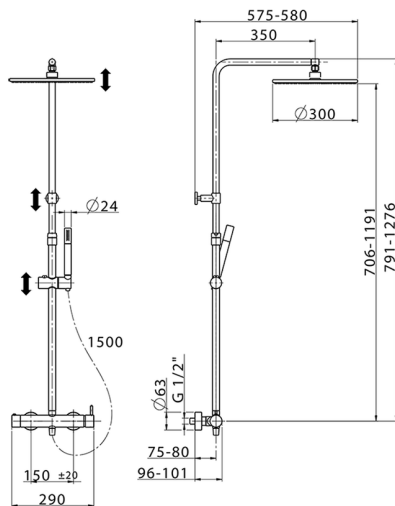

## 2-function single lever shower set SHOWER COLUMNS\_LN004030

MODEL **LN004030**

2-function single lever shower set, 2 outlet devia stop, adjustable riser column, sliding shower bracket, Brass minimalistic one spray handshower, 300 mm Brass round headshower, 150 cm smooth SUPREME Flexible Hose

### CHARACTERISTICS

Single Lever **1**  
 Cartridge Spare Parts **ZZ95409000**  
**35 mm Cartridge**

#### EcoStop

EcoStop feature limits water flow to approximately 50% of maximum output with one point of resistance on setting. Push slightly past the middle stop only when full water output is required. This will save water up to 50%.