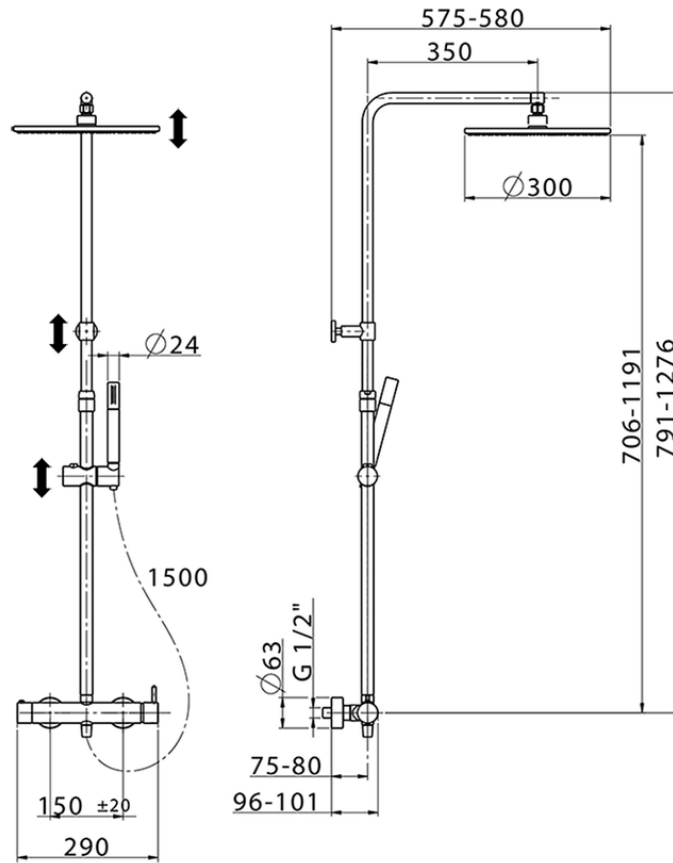

2-function single lever shower set SHOWER COLUMNS_LN004030

LN004030

<https://en.cisal.it/2-function-single-lever-shower-set-shower-columns-ln004030>

2026-04-26