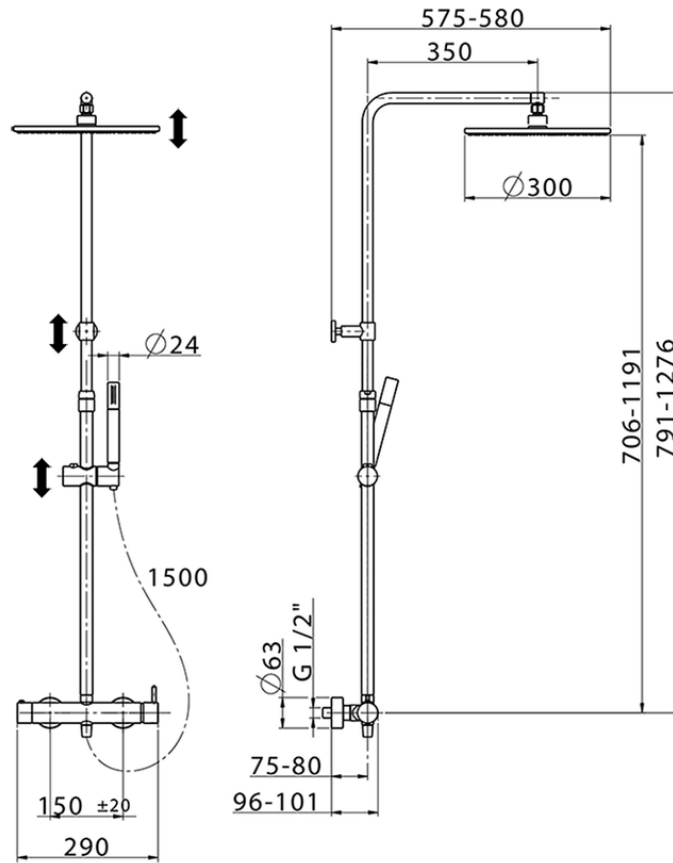

## 2-function single lever shower set SHOWER COLUMNS\_LN004030

LN004030

<https://en.cisal.it/2-function-single-lever-shower-set-shower-columns-ln004030>

2026-07-03