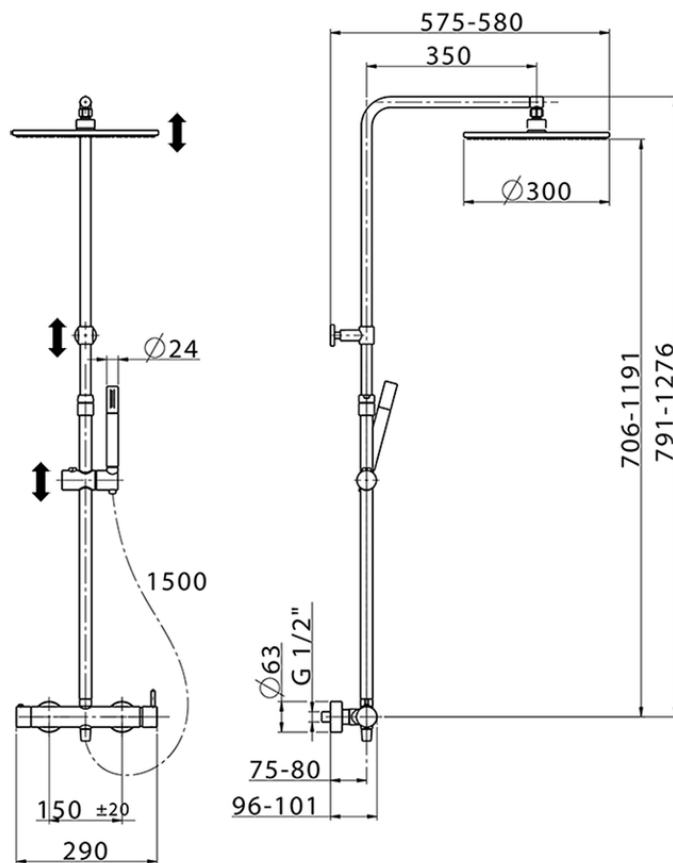

## 2-function single lever shower set SHOWER COLUMNS\_LN004030

LN004030

<https://en.cisal.it/2-function-single-lever-shower-set-shower-columns-ln004030>

2026-04-05