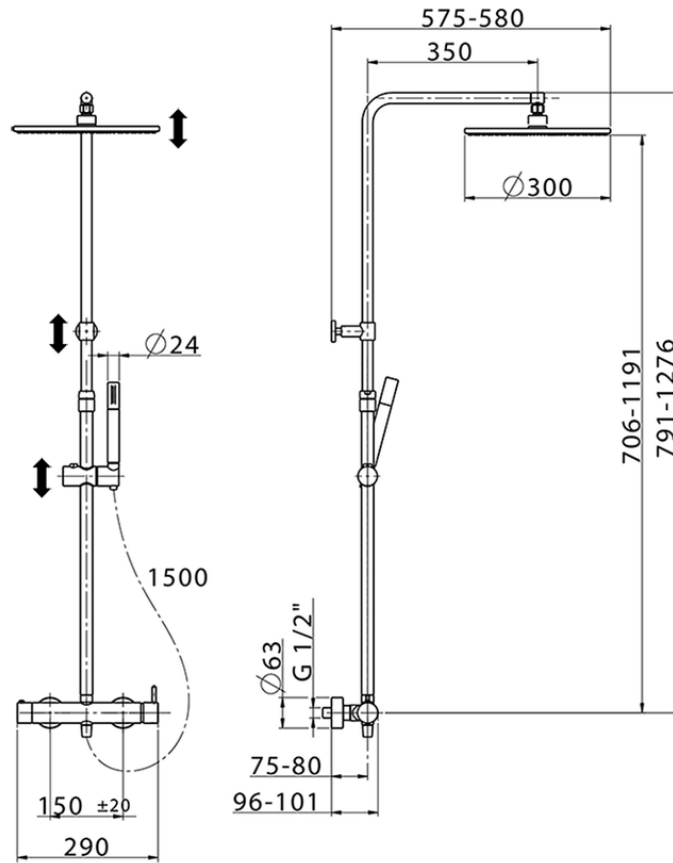

## 2-function single lever shower set SHOWER COLUMNS\_LN004030

LN004030

<https://en.cisal.it/2-function-single-lever-shower-set-shower-columns-ln004030>

2026-05-17