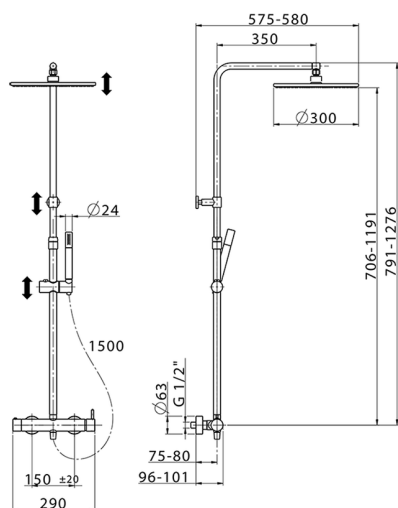

2-function single lever shower set SHOWER COLUMNS_LN004030

MODEL **LN004030**

2-function single lever shower set, 2 outlet devia stop, adjustable riser column, sliding shower bracket, Brass minimalistic one spray handshower, 300 mm Brass round headshower, 150 cm smooth SUPREME Flexible Hose

AVAILABLE FINISHINGS

-  **21** 21 Chrome
-  **40** 40 Matt Black
-  **4Q** 4Q Matt White

CHARACTERISTICS

Single Lever **1**
 Cartridge Spare Parts **ZZ95409000**
35 mm Cartridge

EcoStop

EcoStop feature limits water flow to approximately 50% of maximum output with one point of resistance on setting. Push slightly past the middle stop only when full water output is required. This will save water up to 50%.

DeviaStop

The Cisal Devia Stop technology allows to adjust the water flow and to direct it to the selected output point (overhead soaker, hand shower, etc).

2026-04-05