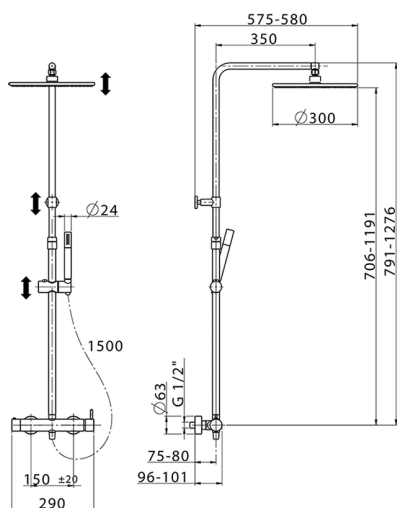

## 2-function single lever shower set SHOWER COLUMNS\_LN004030

MODEL **LN004030**

2-function single lever shower set, 2 outlet devia stop, adjustable riser column, sliding shower bracket, Brass minimalistic one spray handshower, 300 mm Brass round headshower, 150 cm smooth SUPREME Flexible Hose

### CHARACTERISTICS

Single Lever **1**  
 Cartridge Spare Parts **ZZ95409000**  
**35 mm Cartridge**

### EcoStop

EcoStop feature limits water flow to approximately 50% of maximum output with one point of resistance on setting. Push slightly past the middle stop only when full water output is required. This will save water up to 50%.