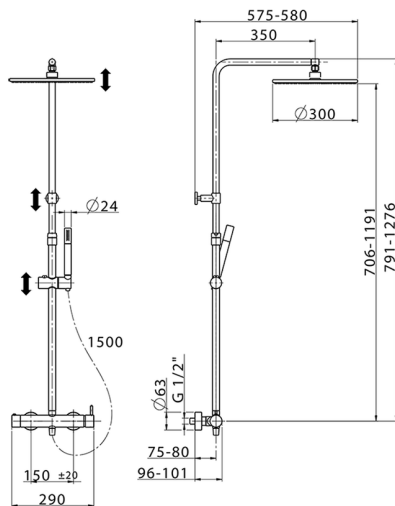

2-function single lever shower set SHOWER COLUMNS_LN004030

MODEL **LN004030**

2-function single lever shower set, 2 outlet devia stop, adjustable riser column, sliding shower bracket, Brass minimalistic one spray handshower, 300 mm Brass round headshower, 150 cm smooth SUPREME Flexible Hose

AVAILABLE FINISHINGS

-  **21** 21 Chrome
-  **40** 40 Matt Black
-  **4Q** 4Q Matt White

CHARACTERISTICS

Single Lever **1**
 Cartridge Spare Parts **ZZ95409000**
35 mm Cartridge

EcoStop

EcoStop feature limits water flow to approximately 50% of maximum output with one point of resistance on setting. Push slightly past the middle stop only when full water output is required. This will save water up to 50%.

DeviaStop

The Cisal Devia Stop technology allows to adjust the water flow and to direct it to the selected output point (overhead soaker, hand shower, etc).

2026-07-03